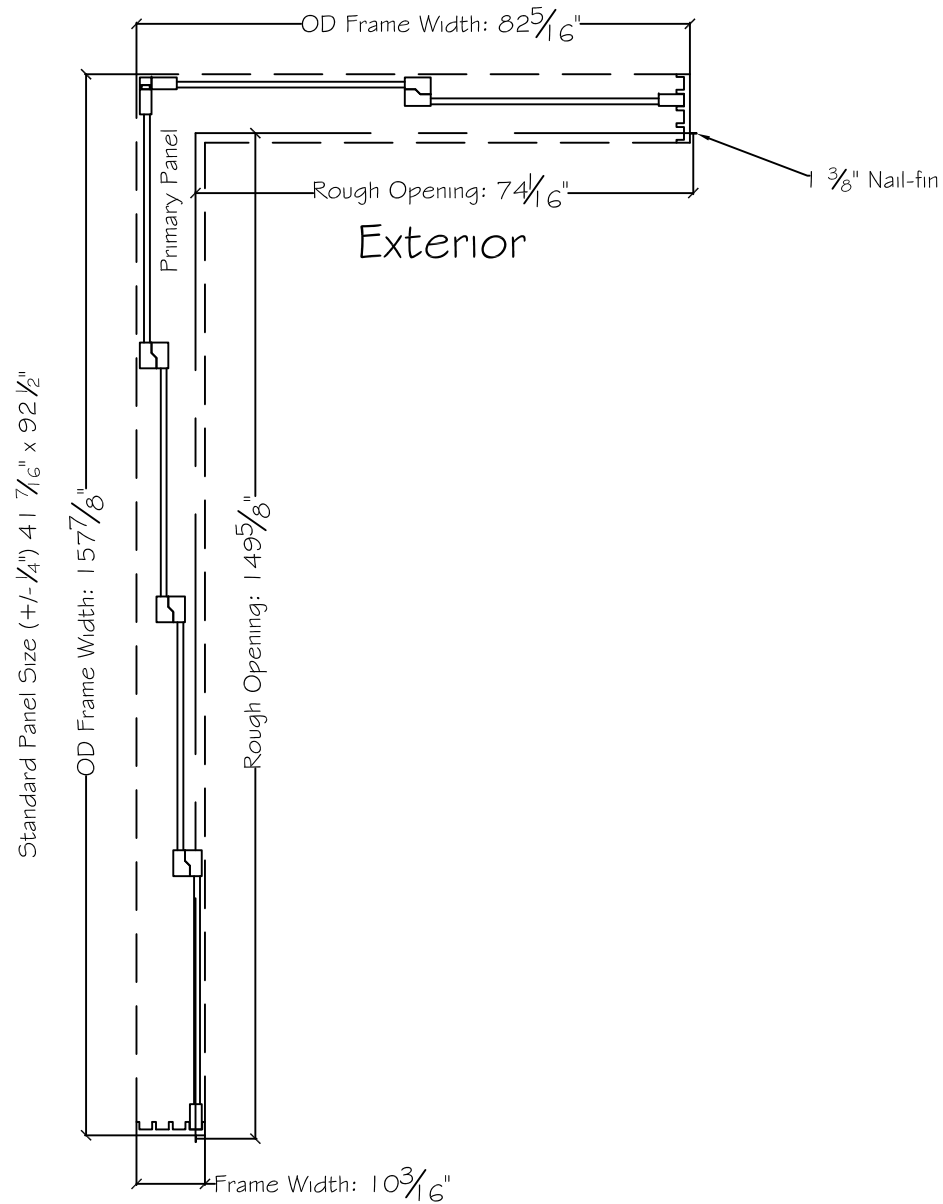

3750 Series Interior

Standard Panel Size (+/- 1/4") 41 7/16" x 92 1/2"

450 Delta Ave
Brea, Ca 92821
(714) 385-1202

Notice: This document contains information proprietary to and is protected by copyright of Win-Dor Inc. and shall not be copied, disclosed to others, or used for any purpose other than that for which it is given, without the written permission of Win-Dor Inc.

Project:	File name: 3750 Multislide 270 with 1.375 inch Nail-fin Ext.	Date: 20180620
Notes:	Layout: 13070 270.4P.2	Drawn by: J Johnson