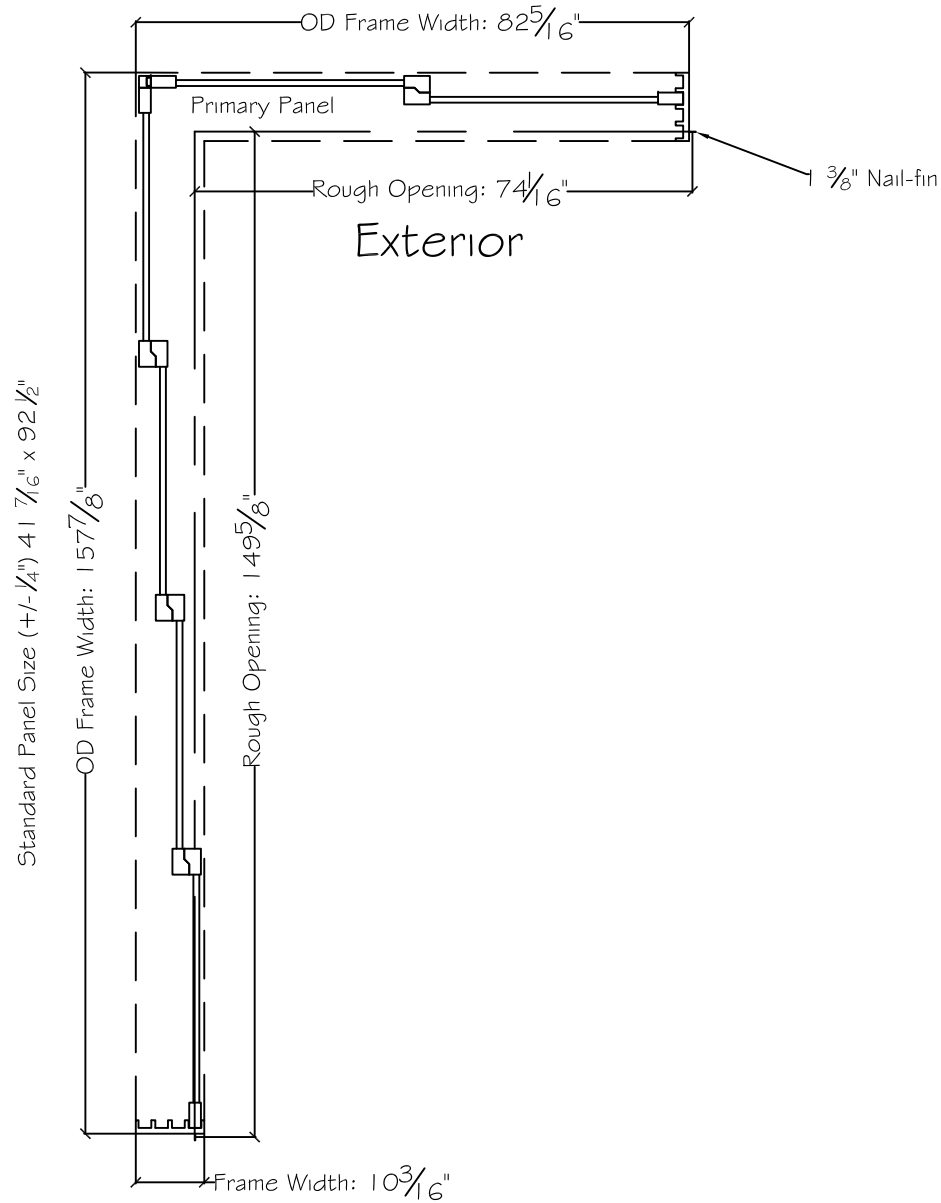

3750 Series Interior

Standard Panel Size (+/- 1/4") 41 7/16" x 92 1/2"

450 Delta Ave
Brea, Ca 92821
(714) 385-1202

Notice: This document contains information proprietary to and is protected by copyright of Win-Dor Inc. and shall not be copied, disclosed to others, or used for any purpose other than that for which it is given, without the written permission of Win-Dor Inc.

Project:	File name: 3750 Multislide 270 with 1.375 inch Nail-fin Ext.	Date: 20180620
Notes:	Layout: 13070 270.4.2P	Drawn by: J Johnson