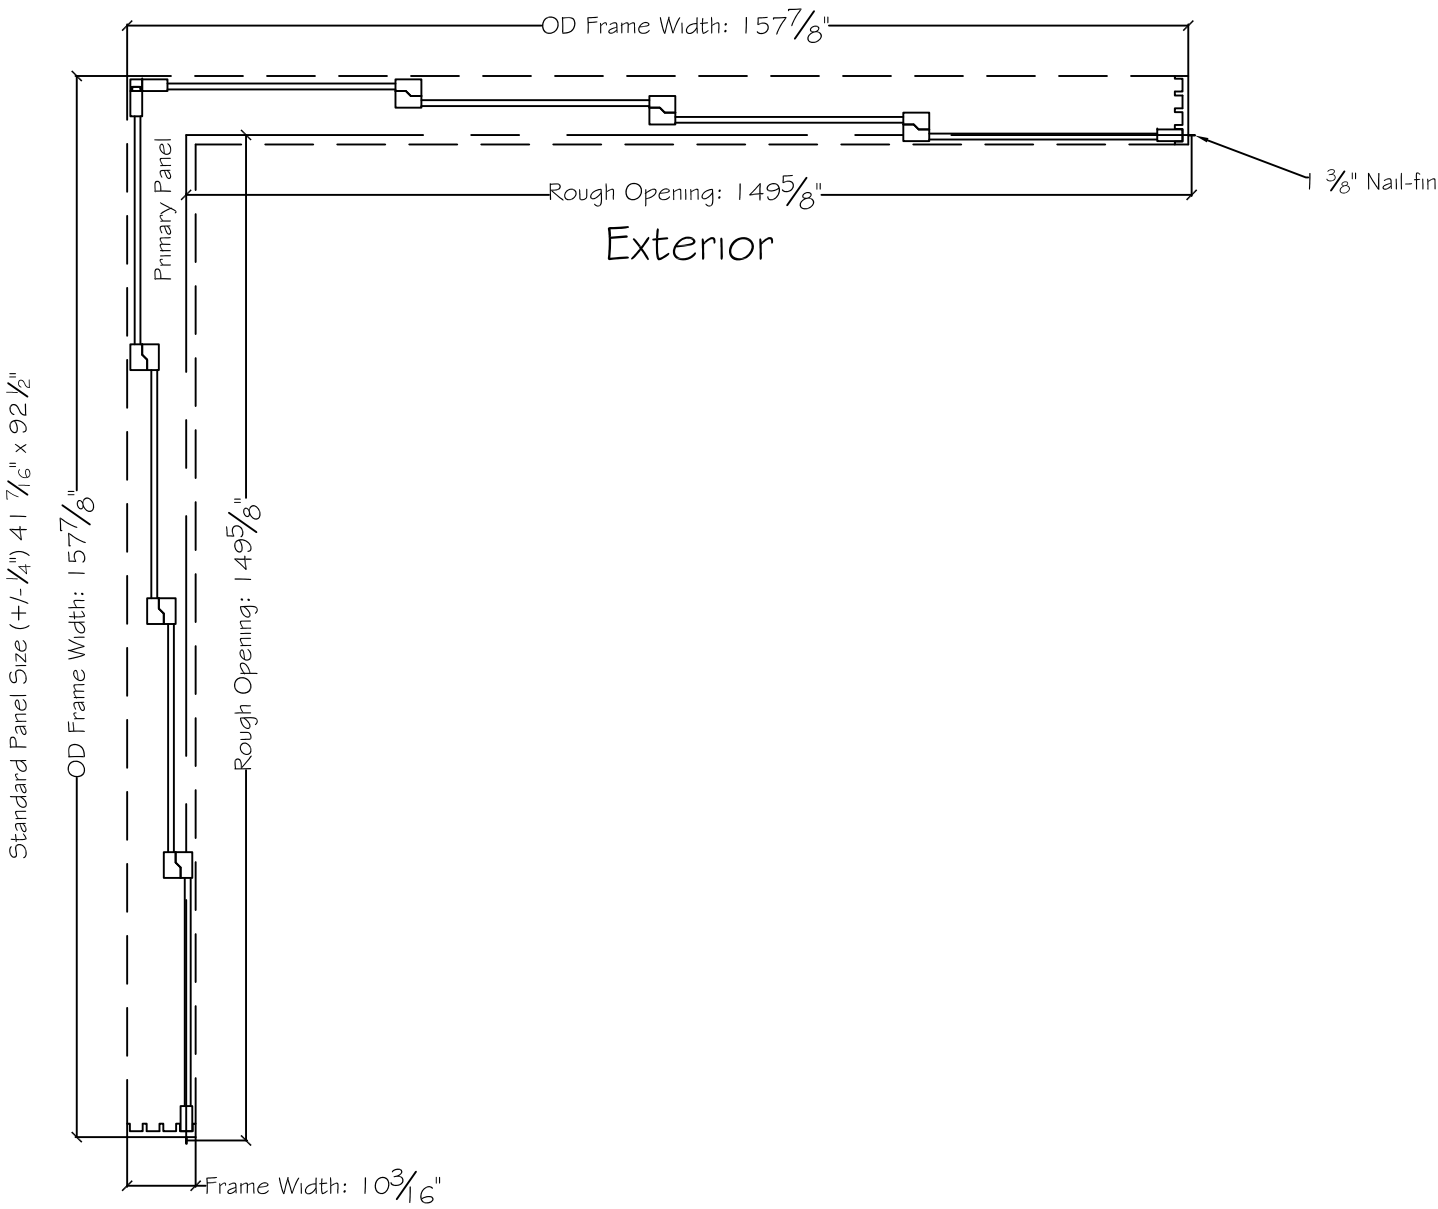

3750 Series Interior

Standard Panel Size (+/- 1/4") 41 7/16" x 92 1/2"

450 Delta Ave
Brea, Ca 92821
(714) 385-1202

www.windorsystems.com

Notice: This document contains information proprietary to and is protected by copyright of Win-Dor Inc. and shall not be copied, disclosed to others, or used for any purpose other than that for which it is given, without the written permission of Win-Dor Inc.

Project:	File name: 3750 Multislide 270 with 1.375 inch Nail-fin Ext.	Date: 20180622
Notes:	Layout: 130130 270.4P.4	Drawn by: J Johnson