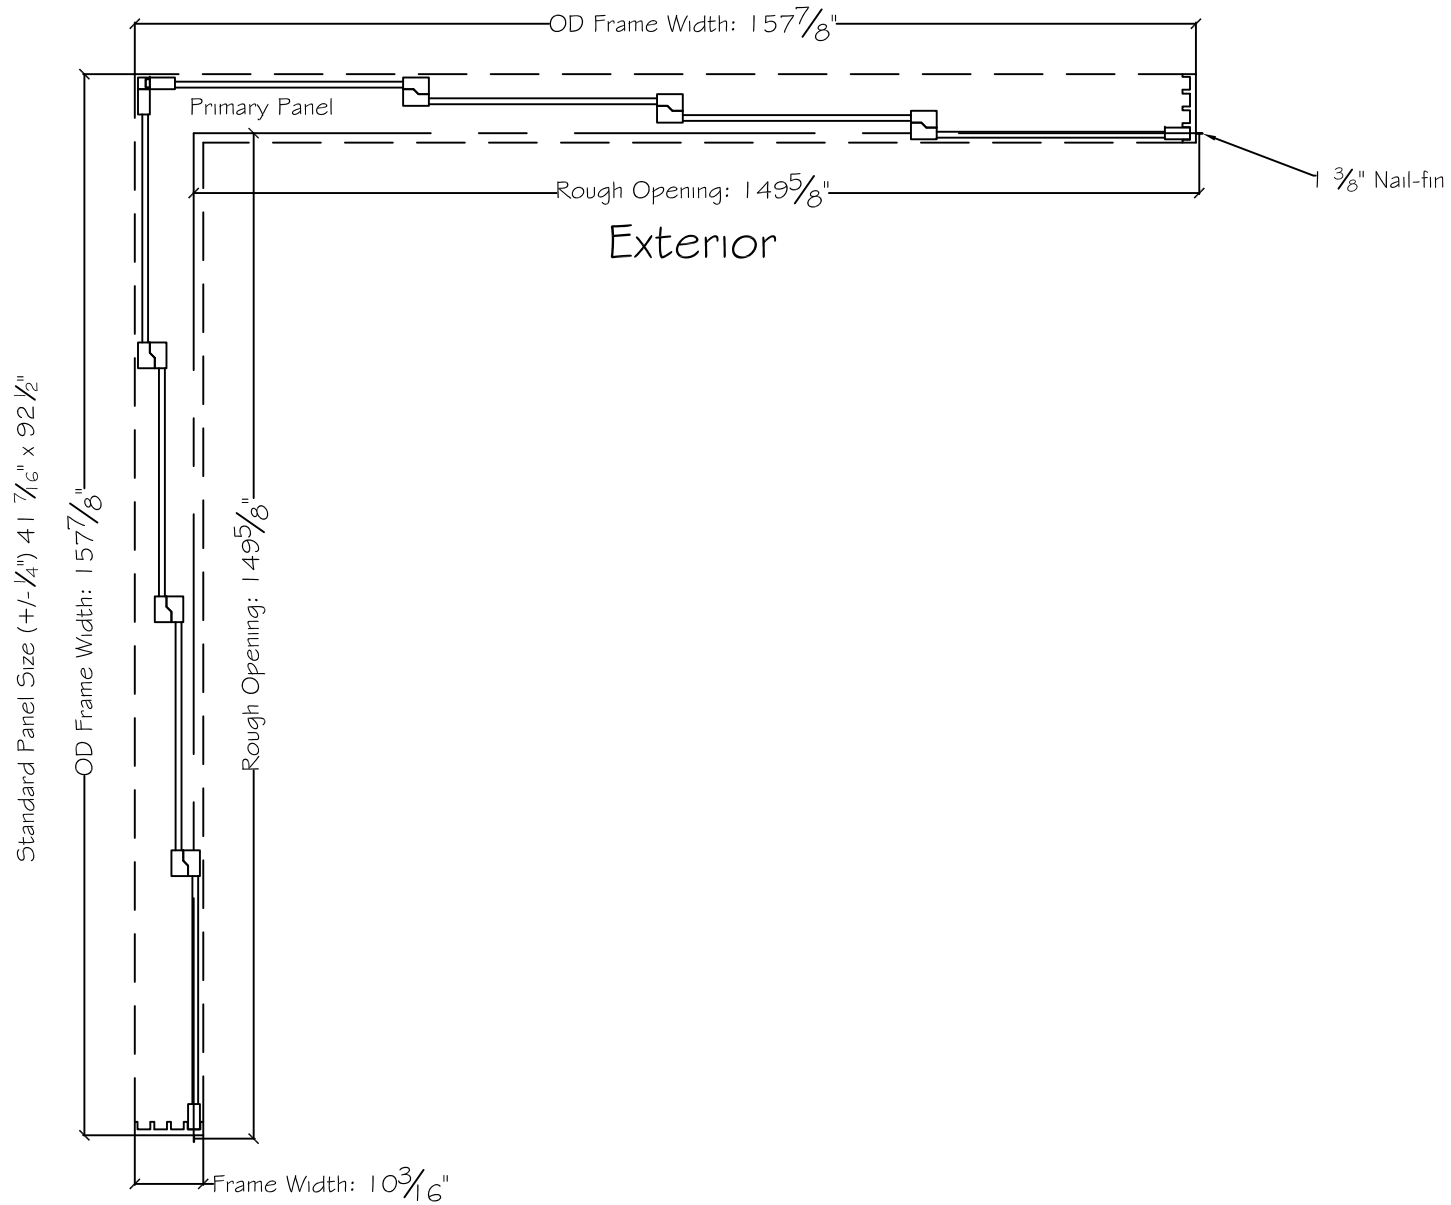

3750 Series Interior

Standard Panel Size (+/- 1/4") 41 7/16" x 92 1/2"

450 Delta Ave
Brea, Ca 92821
(714) 385-1202

Notice: This document contains information proprietary to and is protected by copyright of Win-Dor Inc. and shall not be copied, disclosed to others, or used for any purpose other than that for which it is given, without the written permission of Win-Dor Inc.

Project:	File name: 3750 Multislide 270 with 1.375 inch Nail-fin Ext.	Date: 20180620
Notes:	Layout: 130130 270.4.4P	Drawn by: J Johnson