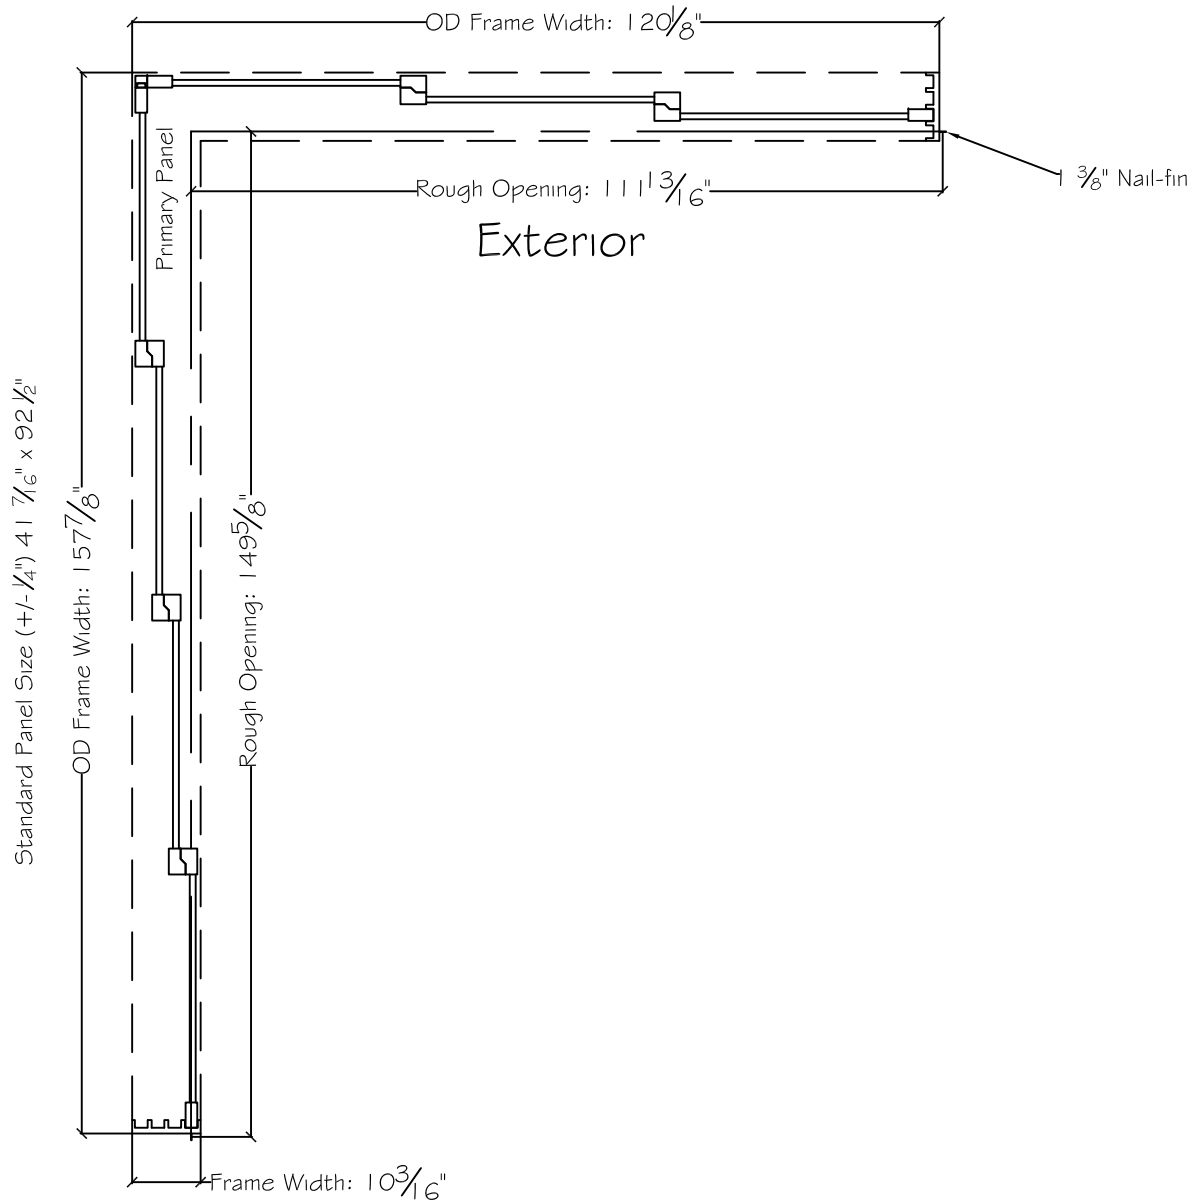

3750 Series Interior

Standard Panel Size (+/- 1/4") 41 7/16" x 92 1/2"

450 Delta Ave
Brea, Ca 92821
(714) 385-1202

Notice: This document contains information proprietary to and is protected by copyright of Win-Dor Inc. and shall not be copied, disclosed to others, or used for any purpose other than that for which it is given, without the written permission of Win-Dor Inc.

Project:	File name: 3750 Multislide 270 with 1.375 inch Nail-fin Ext.	Date: 20180620
Notes:	Layout: 130100 270.4P.3	Drawn by: J Johnson