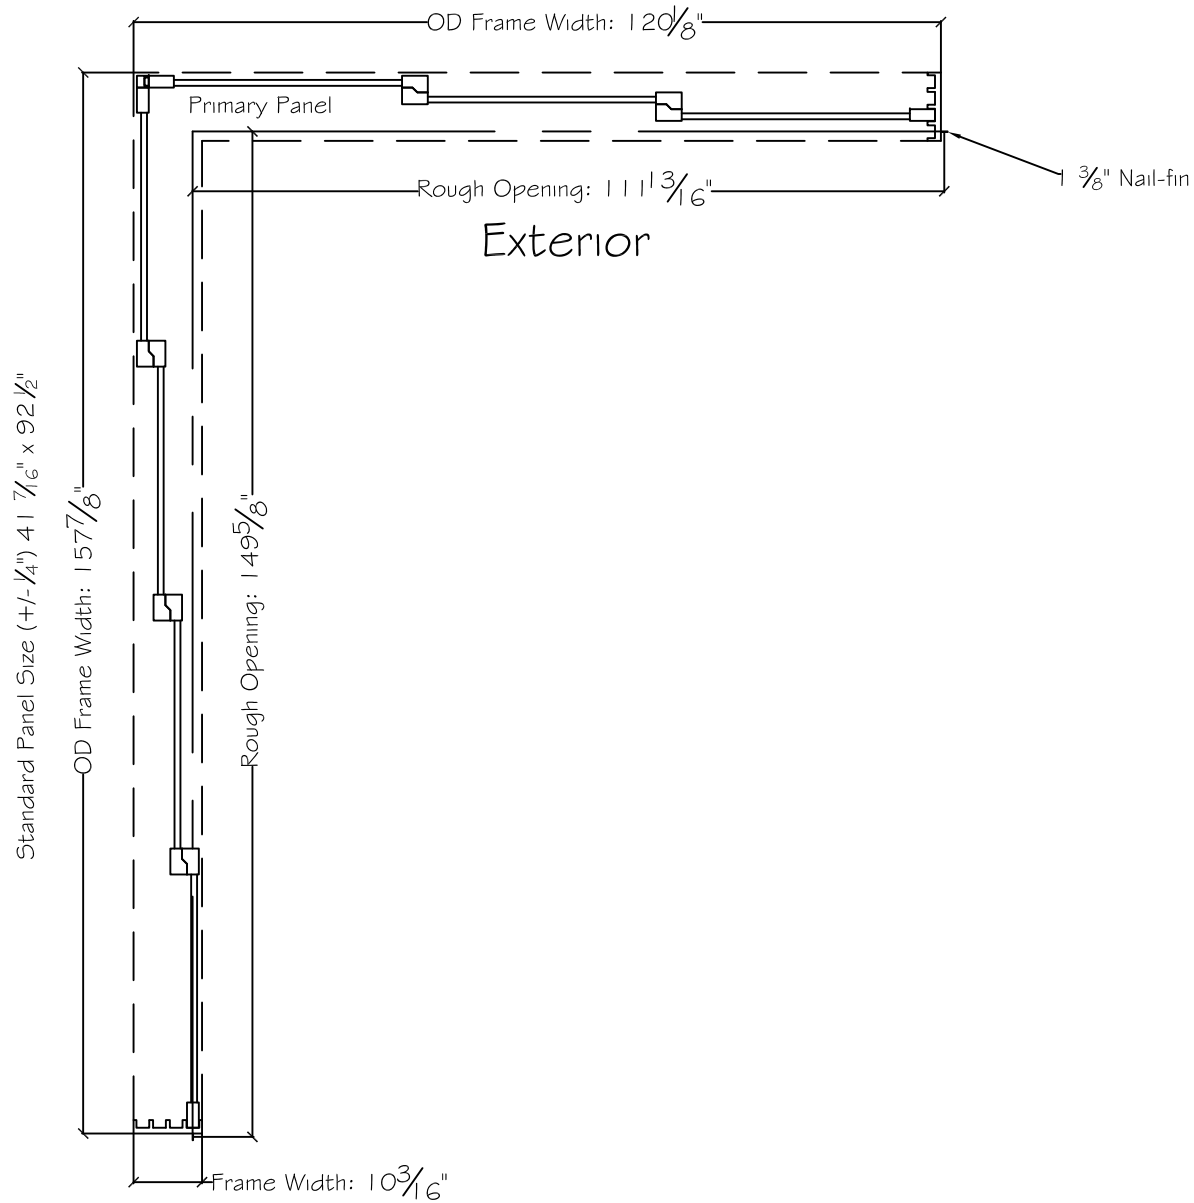

3750 Series Interior

Standard Panel Size (+/- 1/4") 41 7/16" x 92 1/2"

450 Delta Ave
Brea, Ca 92821
(714) 385-1202

Notice: This document contains information proprietary to and is protected by copyright of Win-Dor Inc. and shall not be copied, disclosed to others, or used for any purpose other than that for which it is given, without the written permission of Win-Dor Inc.

Project:	File name: 3750 Multislide 270 with 1.375 inch Nail-fin Ext.	Date: 20180620
Notes:	Layout: 130100 270.4.3P	Drawn by: J Johnson