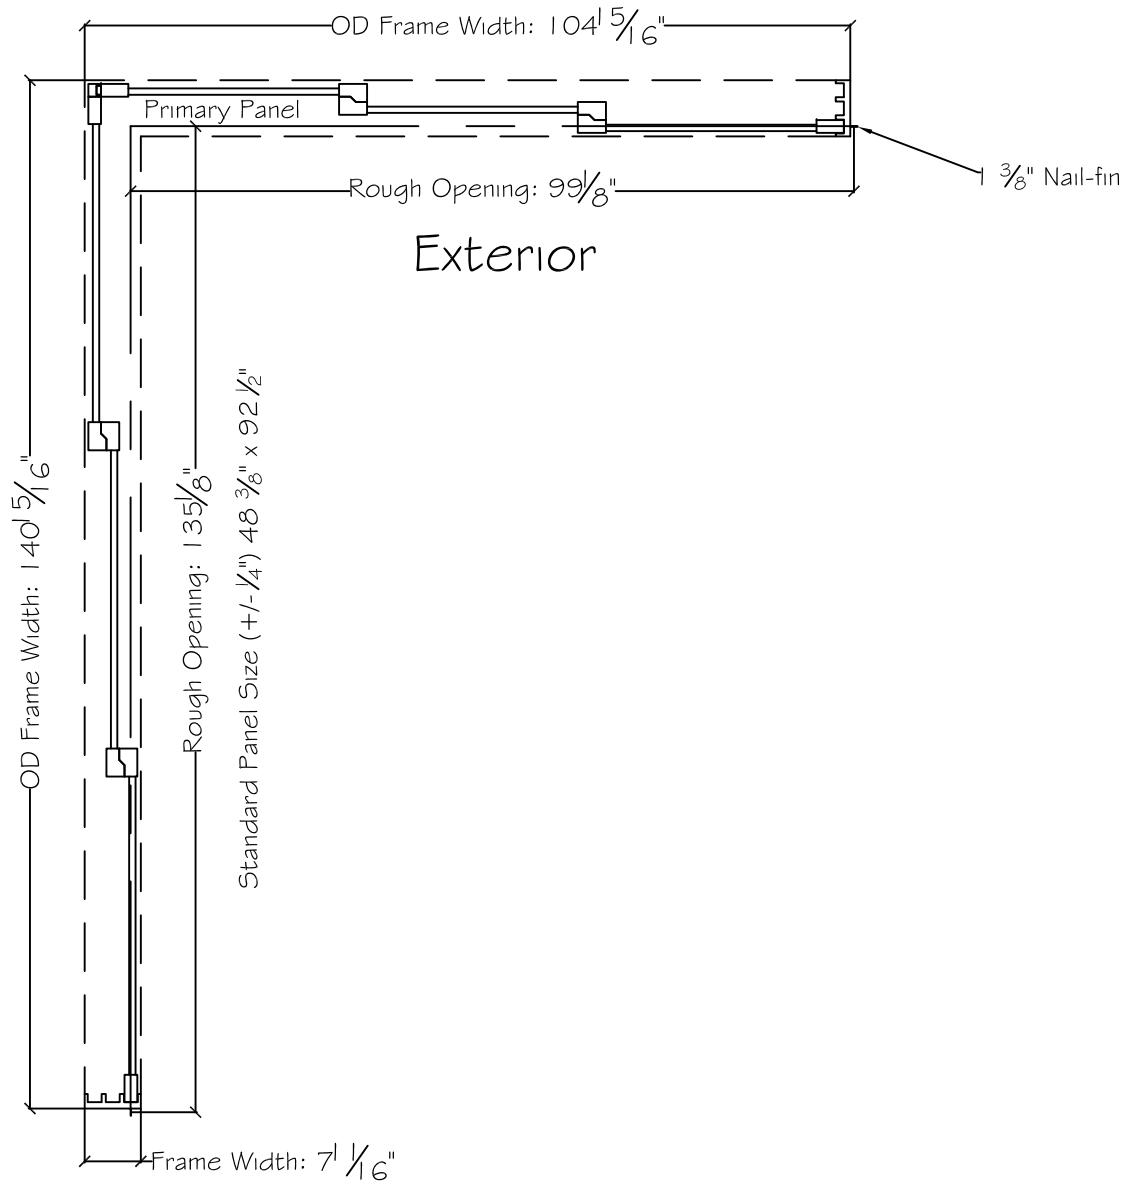

3750 Series Interior

Standard Panel Size (+/- 1/4") 36 3/8" x 92 1/2"

450 Delta Ave
Brea, Ca 92821
(714) 385-1202

Notice: This document contains information proprietary to and is protected by copyright of Win-Dor Inc. and shall not be copied, disclosed to others, or used for any purpose other than that for which it is given, without the written permission of Win-Dor Inc.

Project:	File name: 3750 Multislide 270 with 1.375 inch Nail-fin Ext.	Date: 20180621
Notes:	Layout: 12090 270.3.4P	Drawn by: J Johnson