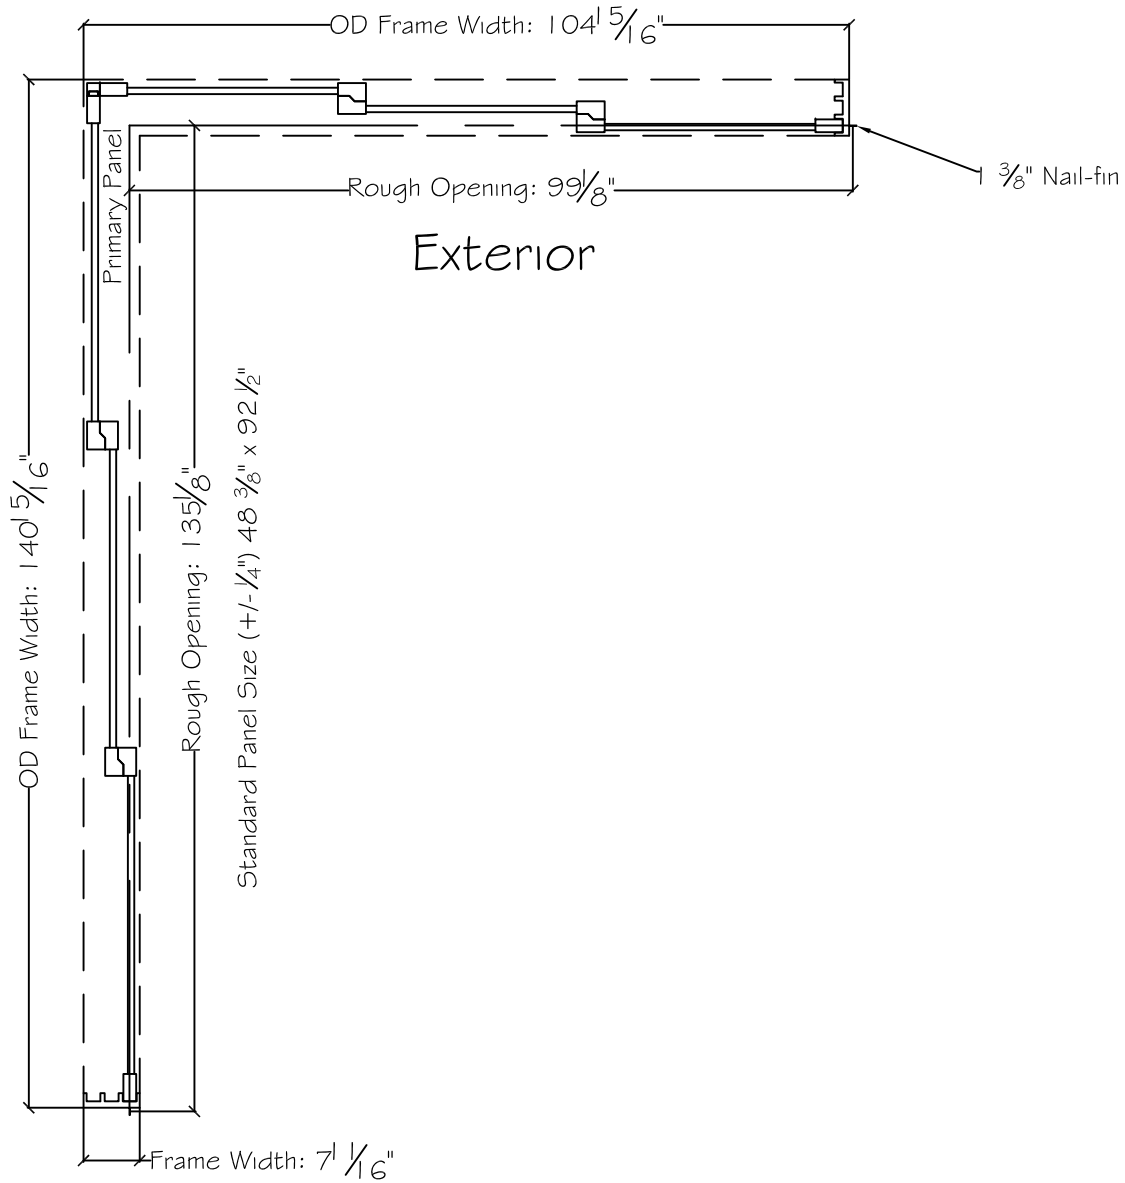

# 3750 Series Interior

Standard Panel Size (+/- 1/4") 36 3/8" x 92 1/2"

450 Delta Ave  
Brea, Ca 92821  
(714) 385-1202

Notice: This document contains information proprietary to and is protected by copyright of Win-Dor Inc. and shall not be copied, disclosed to others, or used for any purpose other than that for which it is given, without the written permission of Win-Dor Inc.

Project:	File name: 3750 Multislide 270 with 1.375 inch Nail-fin Ext.	Date: 20180621
Notes:	Layout: 12090 270.3P.4	Drawn by: J Johnson