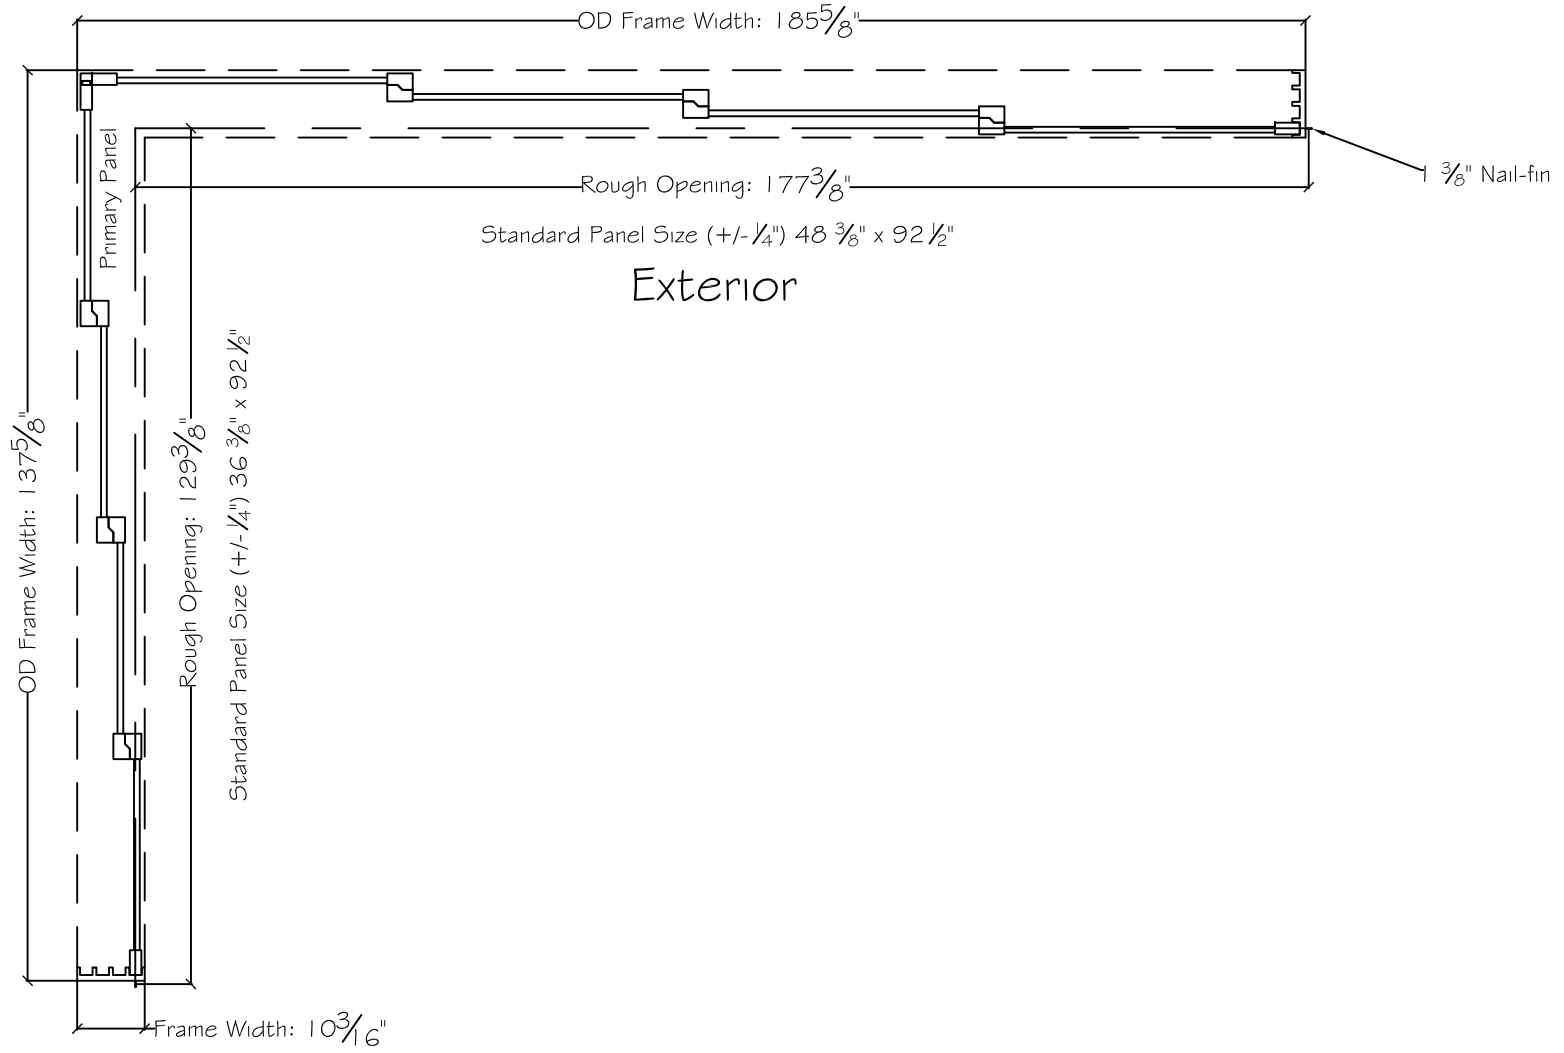

3750 Series Interior

450 Delta Ave
Brea, Ca 92821
(714) 385-1202

Notice: This document contains information proprietary to and is protected by copyright of Win-Dor Inc. and shall not be copied, disclosed to others, or used for any purpose other than that for which it is given, without the written permission of Win-Dor Inc.

Project:	File name: 3750 Multislide 270 with 1.375 inch Nail-fin Ext.	Date: 20180620
Notes:	Layout: 120160 270.4P.4	Drawn by: J Johnson