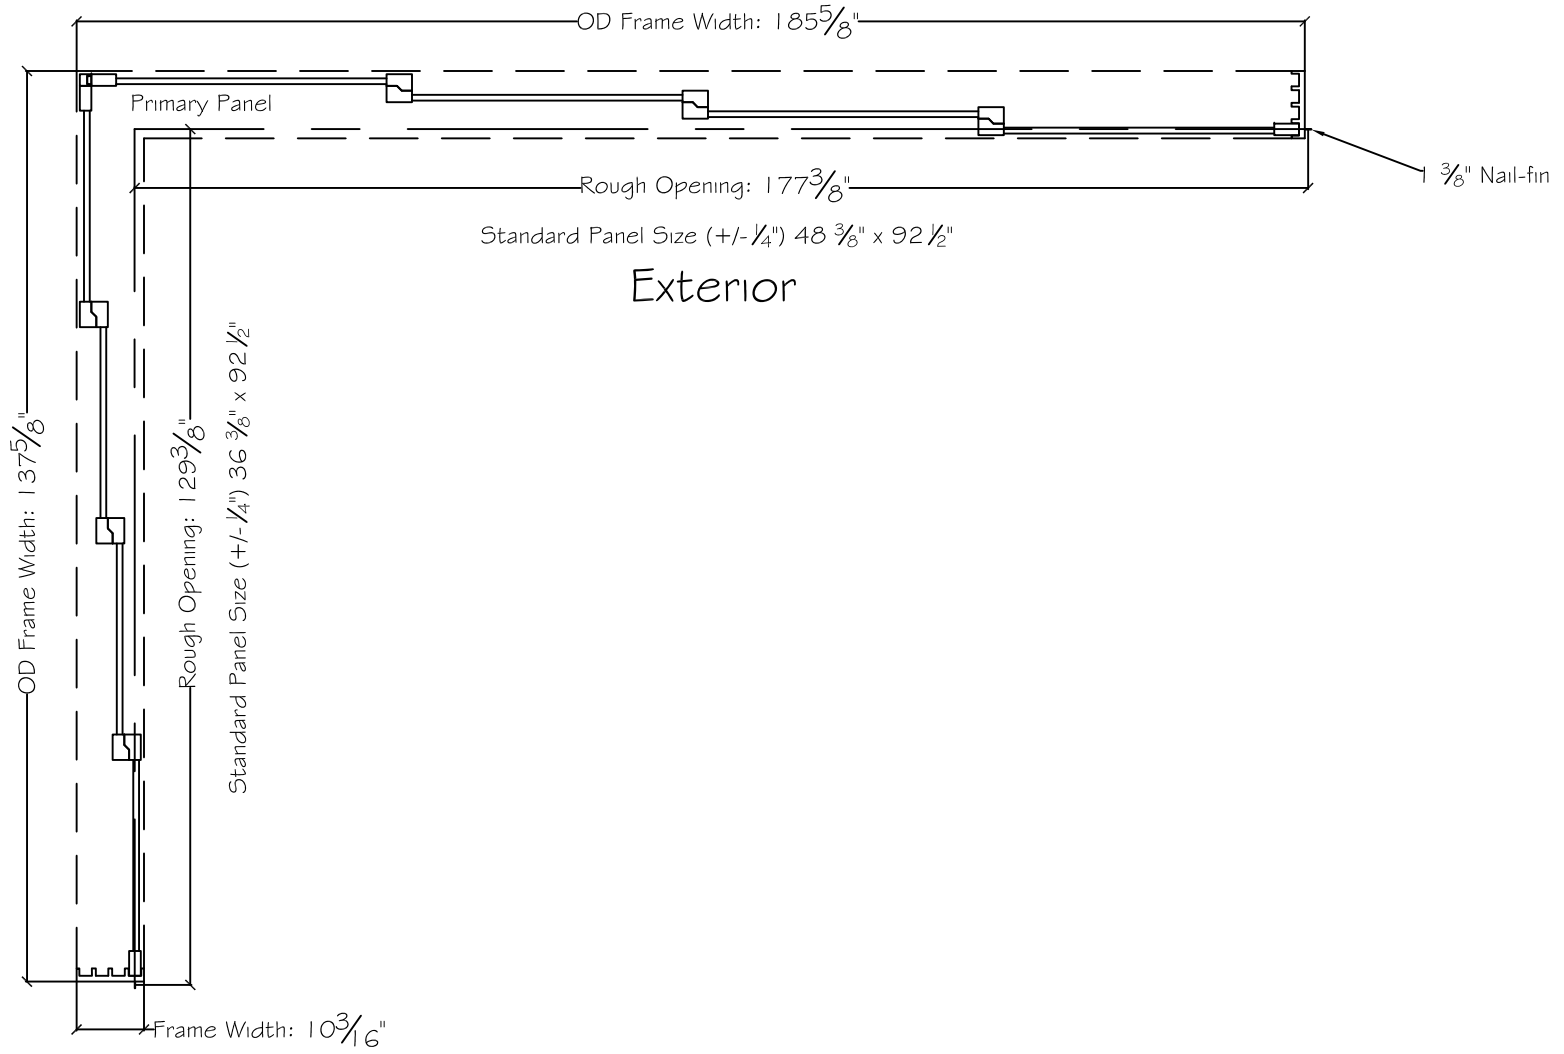

3750 Series Interior

450 Delta Ave
Brea, Ca 92821
(714) 385-1202

Notice: This document contains information proprietary to and is protected by copyright of Win-Dor Inc. and shall not be copied, disclosed to others, or used for any purpose other than that for which it is given, without the written permission of Win-Dor Inc.

Project:	File name: 3750 Multislide 270 with 1.375 inch Nail-fin Ext.	Date: 20180620
Notes:	Layout: 120160 270.4.4P	Drawn by: J Johnson