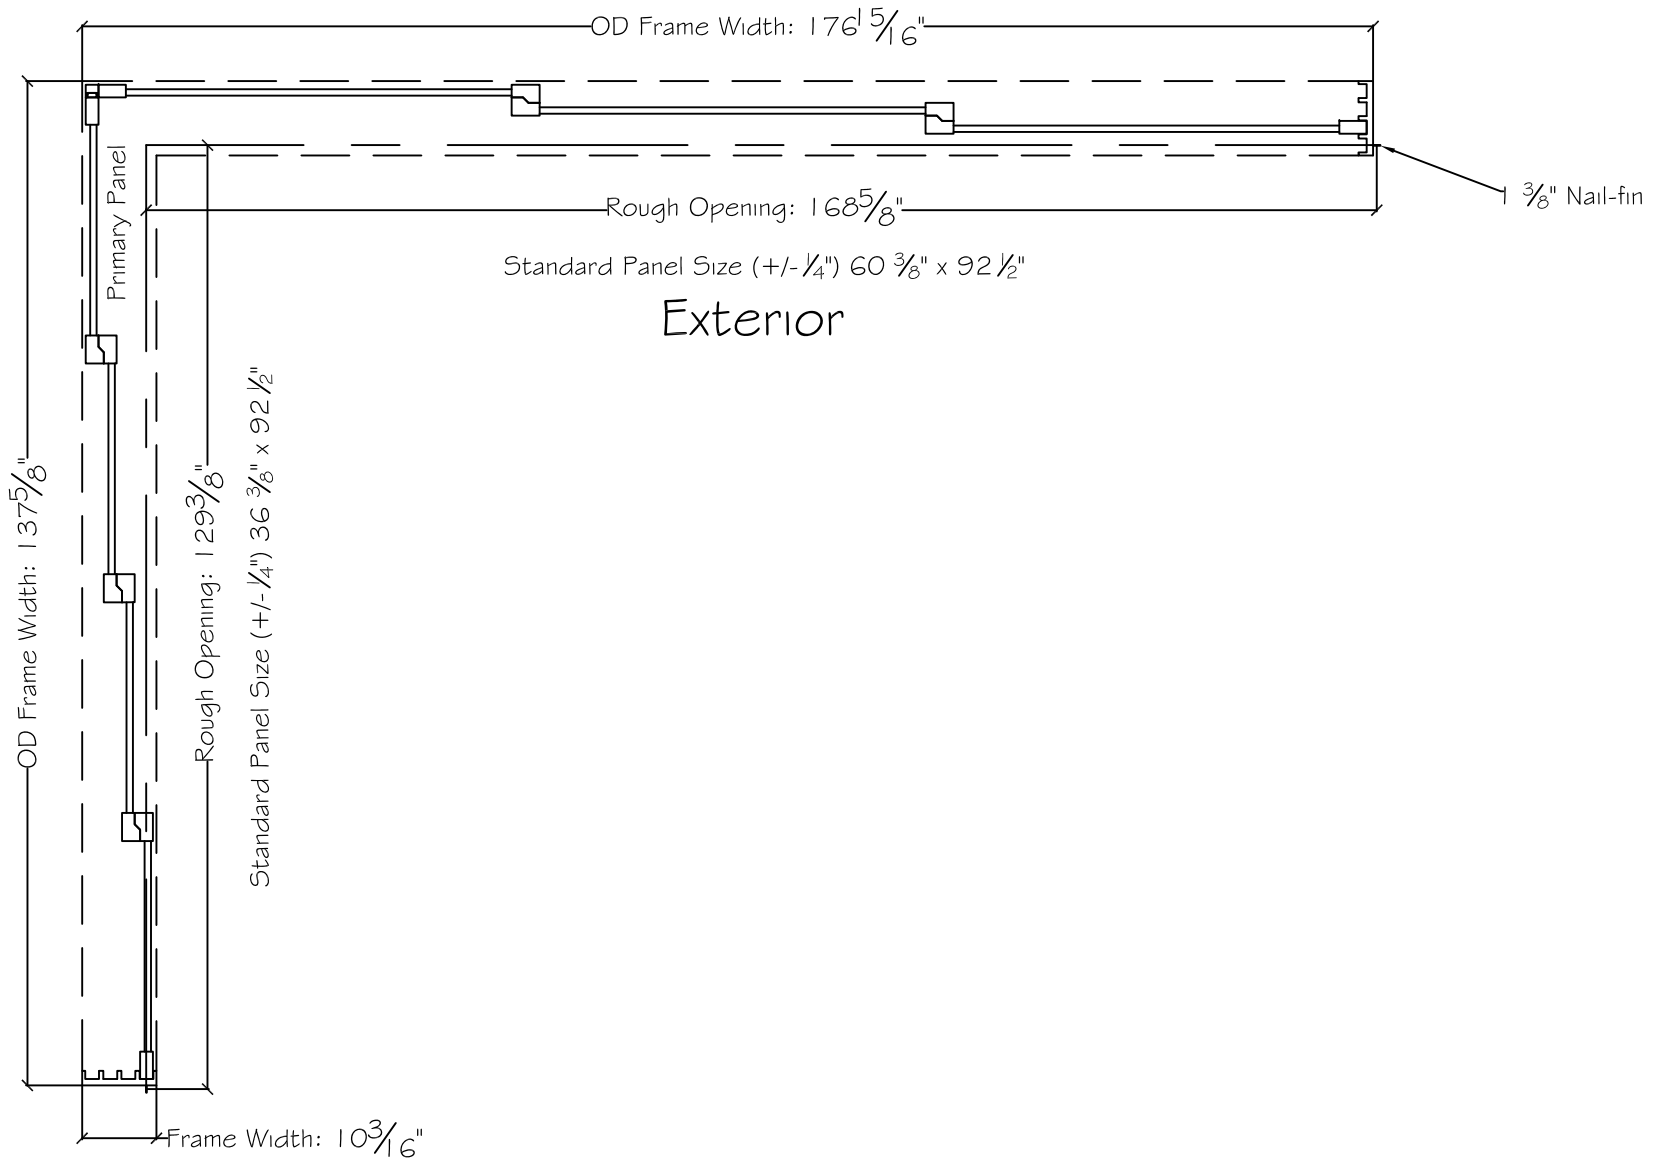

3750 Series Interior

450 Delta Ave
Brea, Ca 92821
(714) 385-1202

Notice: This document contains information proprietary to and is protected by copyright of Win-Dor Inc. and shall not be copied, disclosed to others, or used for any purpose other than that for which it is given, without the written permission of Win-Dor Inc.

Project:	File name: 3750 Multislide 270 with 1.375 inch Nail-fin Ext.	Date: 20180620
Notes:	Layout: 120150 270.4P.3	Drawn by: J Johnson