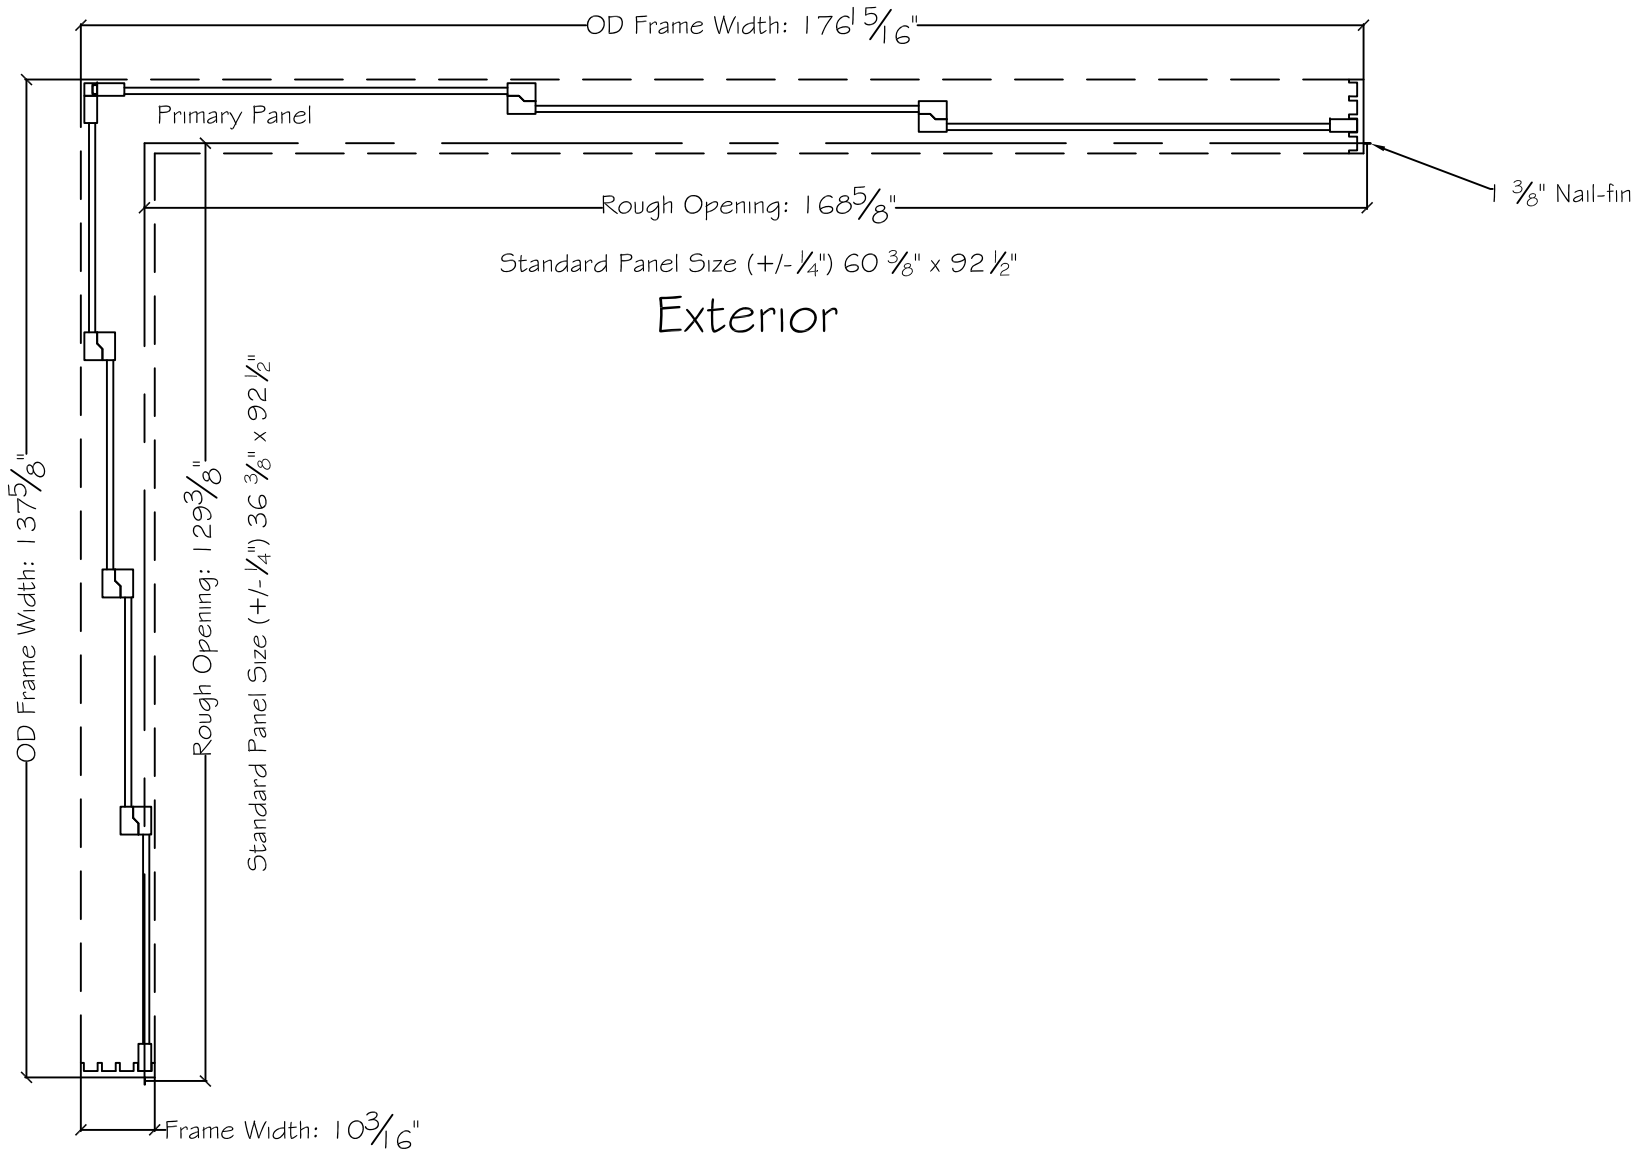

# 3750 Series Interior

450 Delta Ave  
Brea, Ca 92821  
(714) 385-1202

Notice: This document contains information proprietary to and is protected by copyright of Win-Dor Inc. and shall not be copied, disclosed to others, or used for any purpose other than that for which it is given, without the written permission of Win-Dor Inc.

Project:	File name: 3750 Multislide 270 with 1.375 inch Nail-fin Ext.	Date: 20180620
Notes:	Layout: 120150 270.4.3P	Drawn by: J Johnson