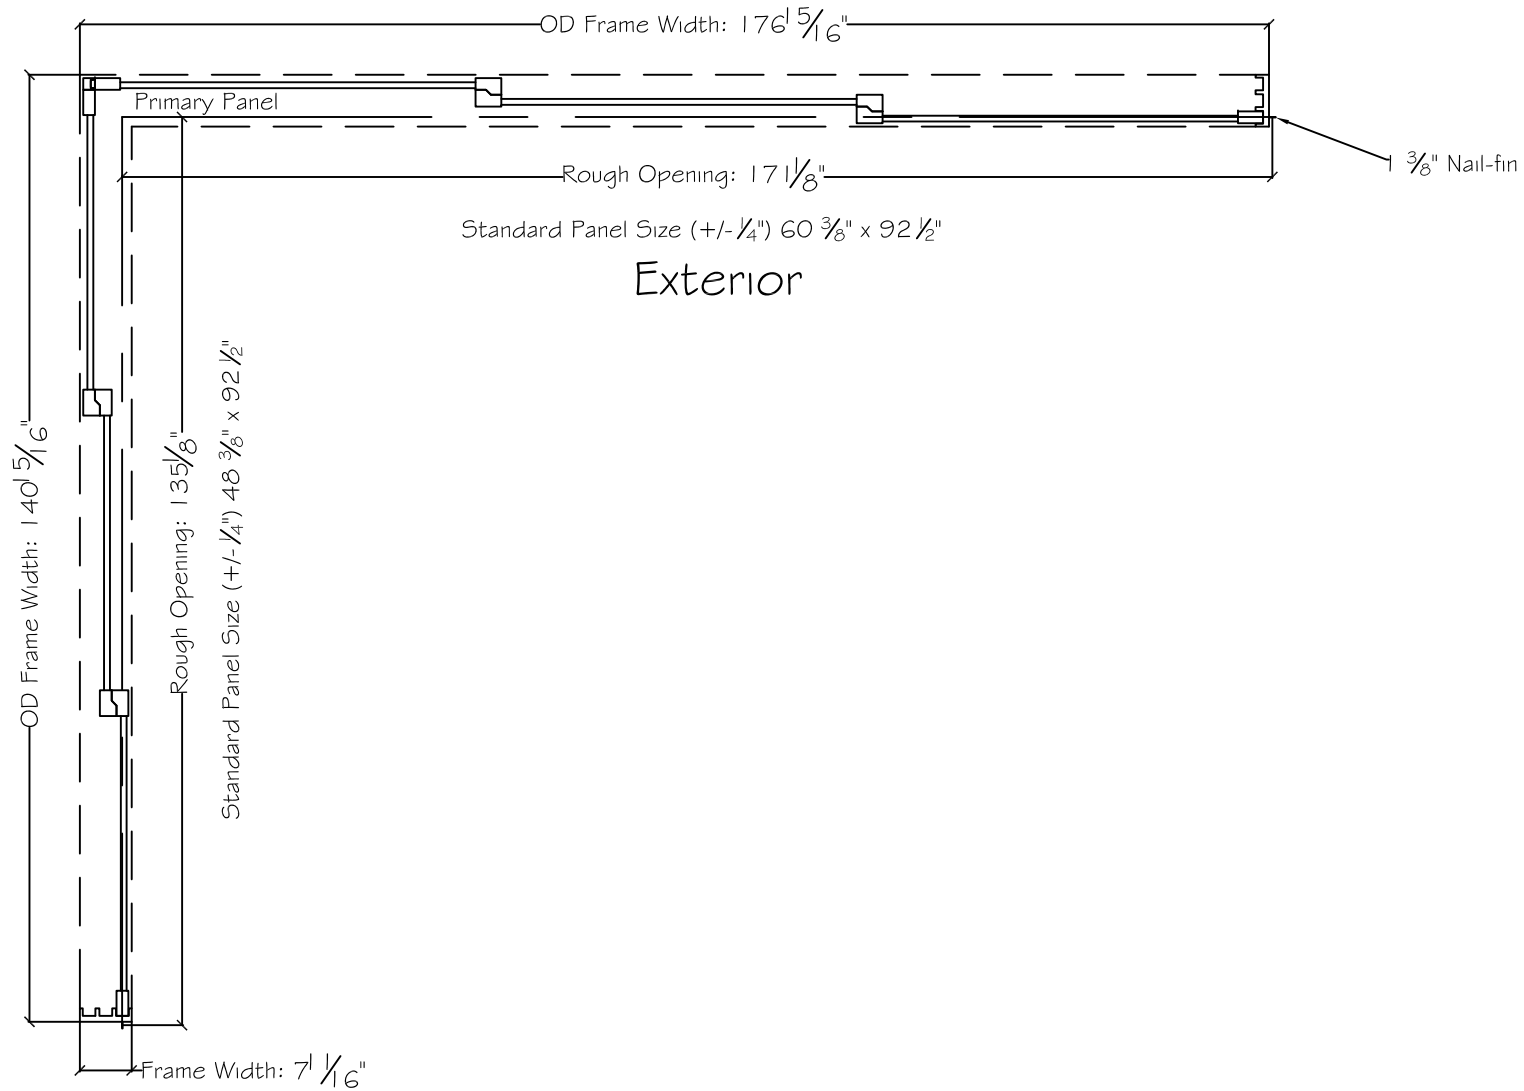

3750 Series Interior

Exterior

Notice: This document contains information proprietary to and is protected by copyright of Win-Dor Inc. and shall not be copied, disclosed to others, or used for any purpose other than that for which it is given, without the written permission of Win-Dor Inc.

450 Delta Ave
Brea, Ca 92821
(714) 385-1202

Project:	File name: 3750 Multislide 270 with 1.375 inch Nail-fin Ext.	Date: 20180620
Notes:	Layout: 120150 270.3.3P	Drawn by: J Johnson