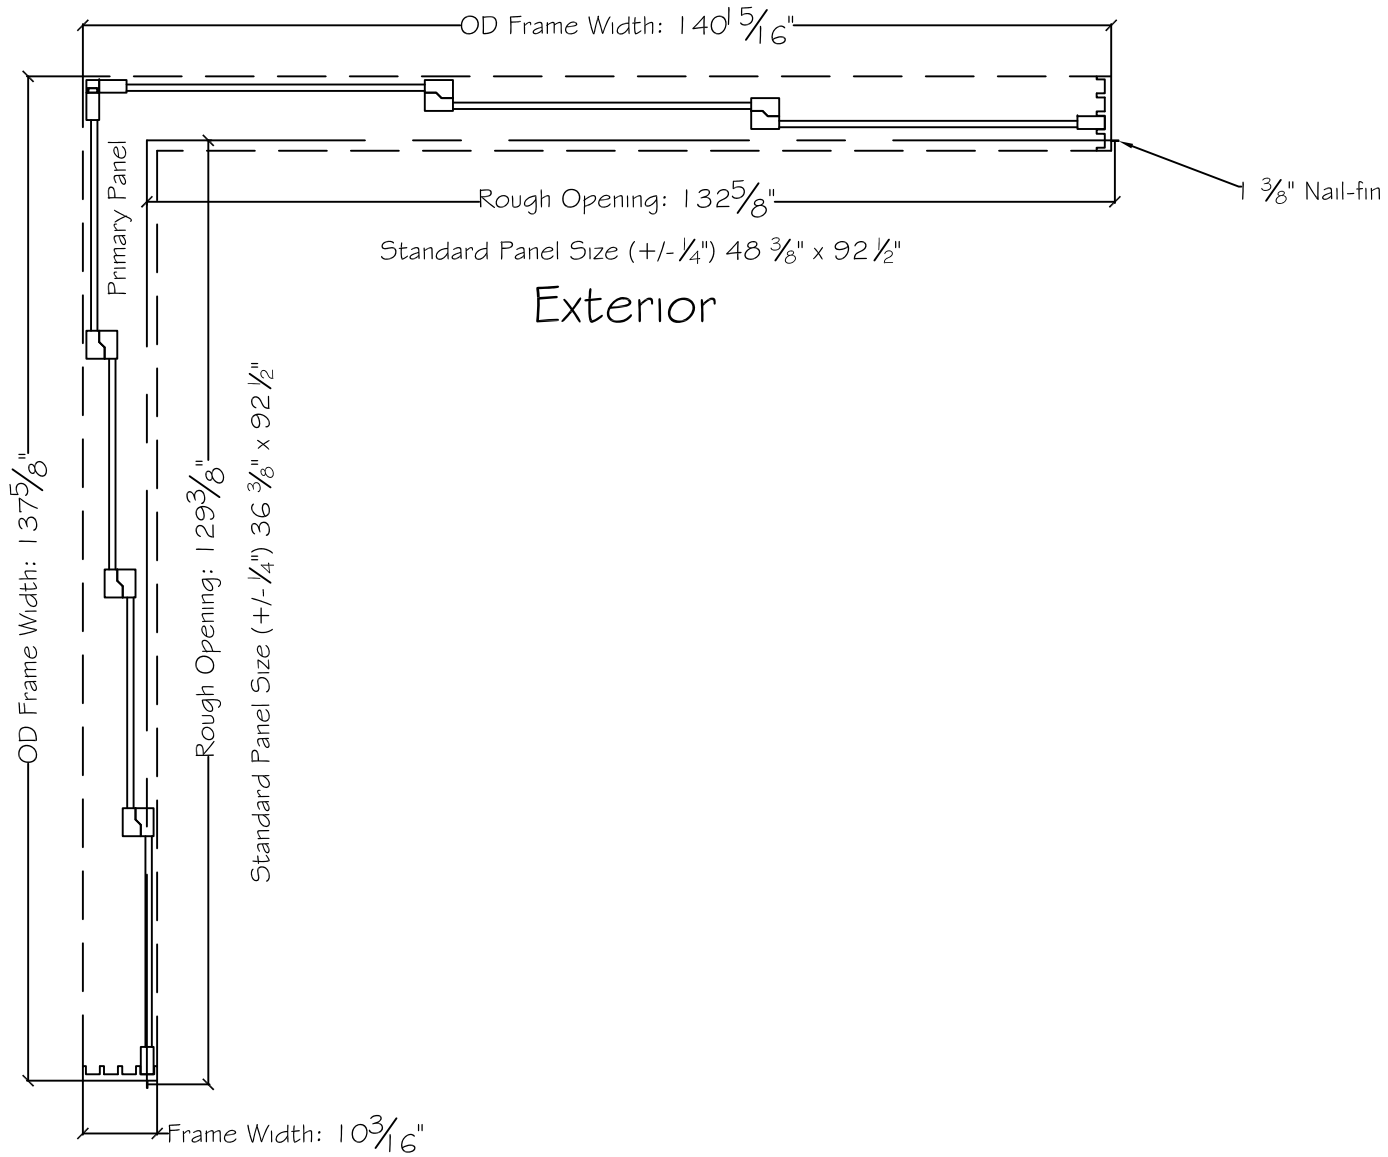

3750 Series Interior

450 Delta Ave
Brea, Ca 92821
(714) 385-1202

Notice: This document contains information proprietary to and is protected by copyright of Win-Dor Inc. and shall not be copied, disclosed to others, or used for any purpose other than that for which it is given, without the written permission of Win-Dor Inc.

Project:	File name: 3750 Multislide 270 with 1.375 inch Nail-fin Ext.	Date: 20180621
Notes:	Layout: 120120 270.4P.3	Drawn by: J Johnson