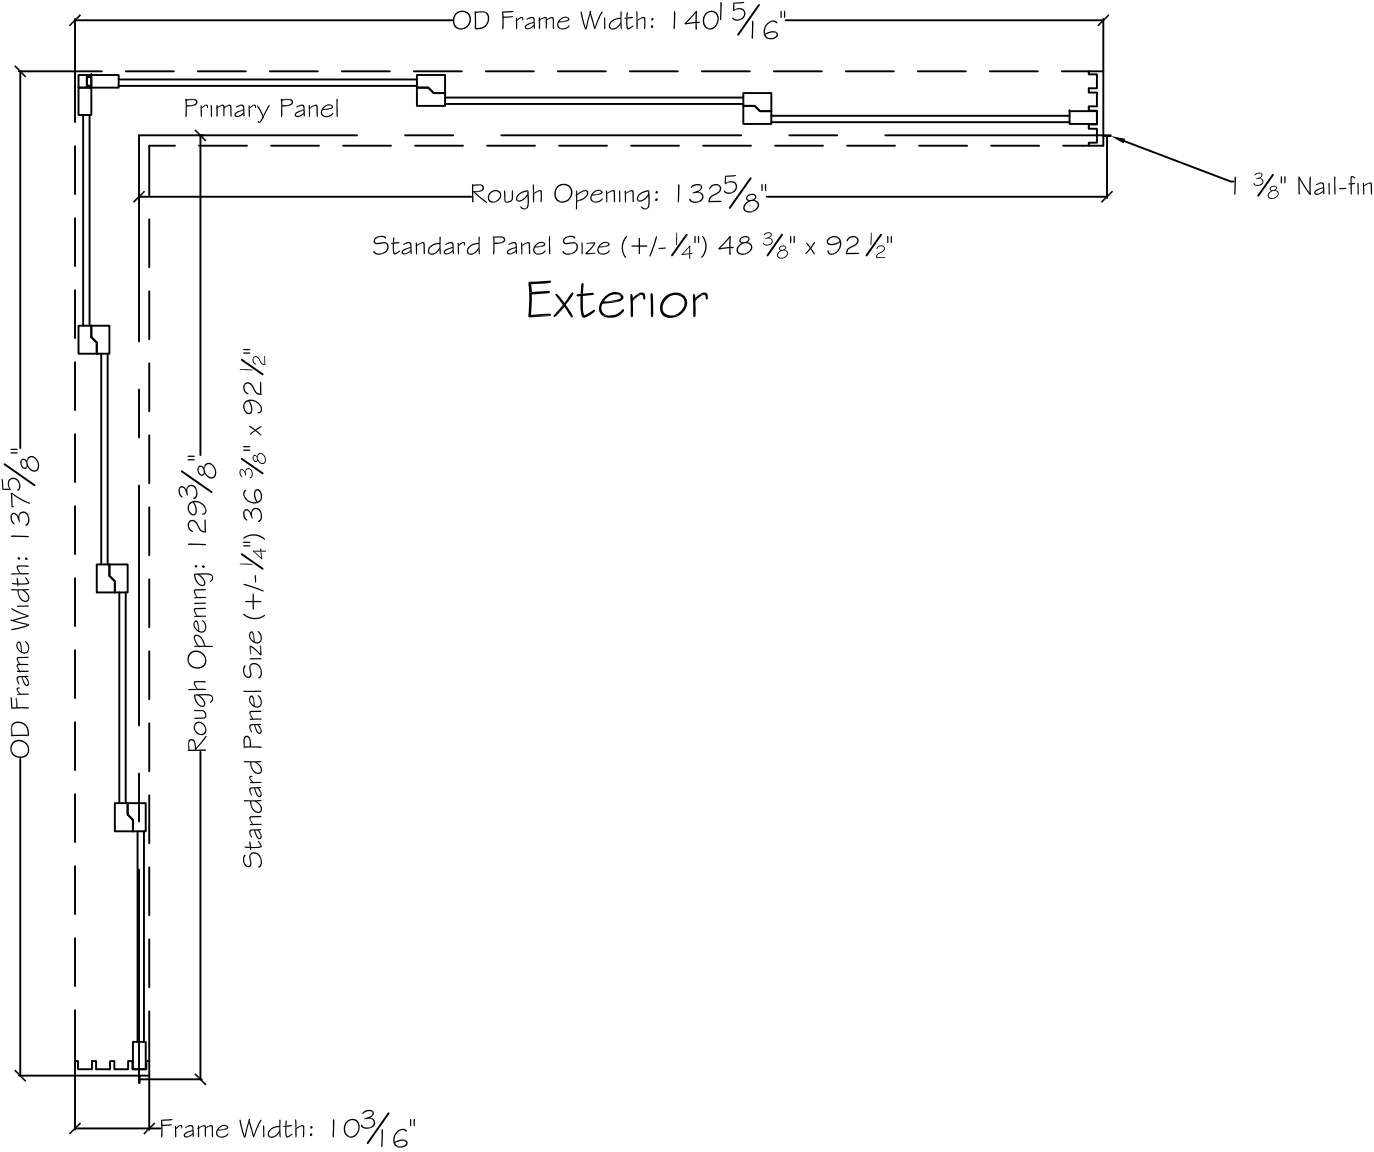

3750 Series Interior

450 Delta Ave
Brea, Ca 92821
(714) 385-1202

Notice: This document contains information proprietary to and is protected by copyright of Win-Dor Inc. and shall not be copied, disclosed to others, or used for any purpose other than that for which it is given, without the written permission of Win-Dor Inc.

Project:	File name: 3750 Multislide 270 with 1.375 inch Nail-fin Ext.	Date: 20180621
Notes:	Layout: 120120 270.4.3P	Drawn by: J Johnson