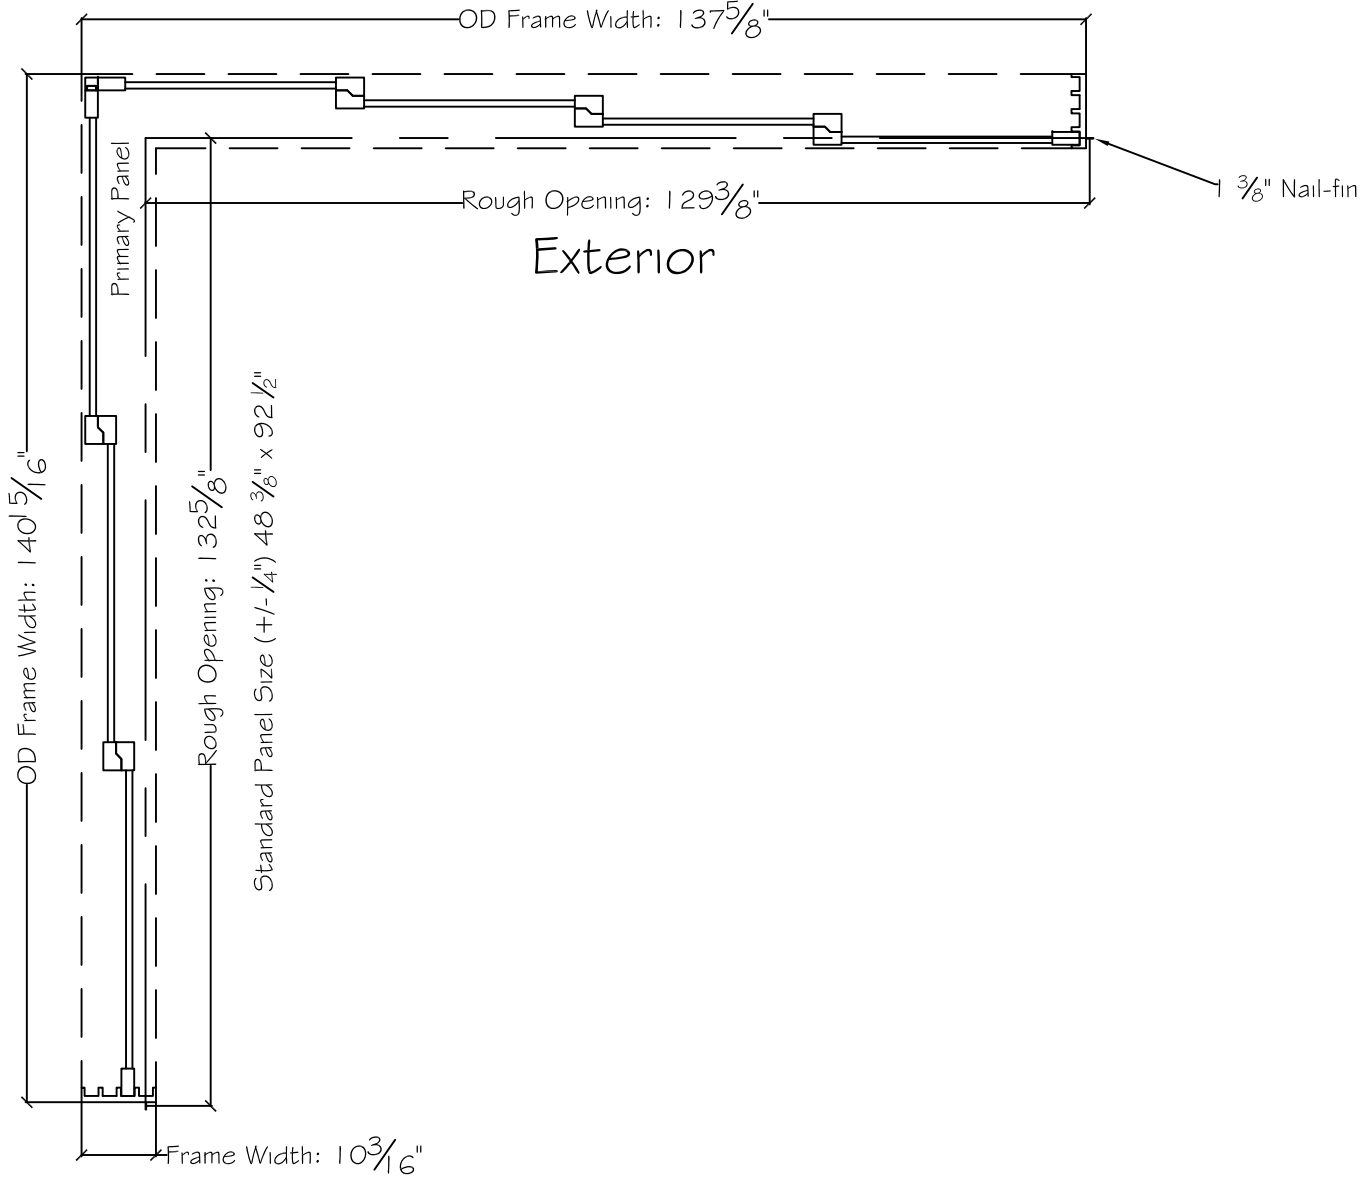

3750 Series Interior

Standard Panel Size (+/- 1/4") 36 3/8" x 92 1/2"

450 Delta Ave
Brea, Ca 92821
(714) 385-1202

Notice: This document contains information proprietary to and is protected by copyright of Win-Dor Inc. and shall not be copied, disclosed to others, or used for any purpose other than that for which it is given, without the written permission of Win-Dor Inc.

Project:	File name: 3750 Multislide 270 with 1.375 inch Nail-fin Ext.	Date: 20180621
Notes:	Layout: 120120 270.3P.4	Drawn by: J Johnson