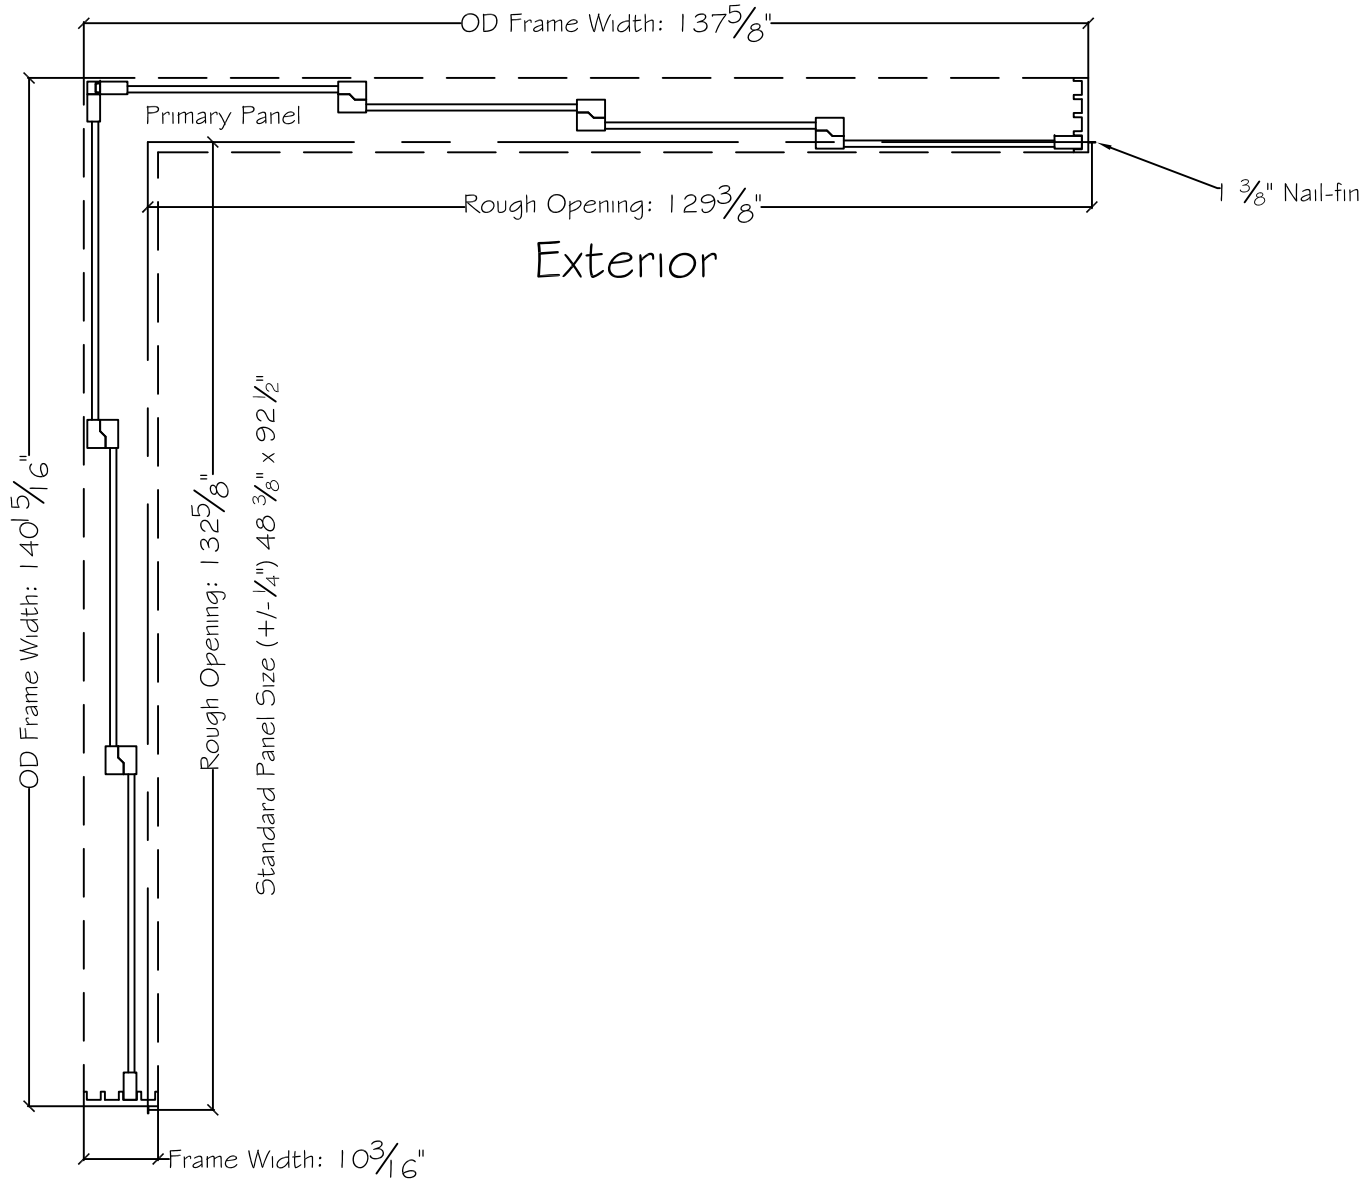

3750 Series Interior

Standard Panel Size (+/- 1/4") 36 3/8" x 92 1/2"

450 Delta Ave
Brea, Ca 92821
(714) 385-1202

Notice: This document contains information proprietary to and is protected by copyright of Win-Dor Inc. and shall not be copied, disclosed to others, or used for any purpose other than that for which it is given, without the written permission of Win-Dor Inc.

Project:	File name: 3750 Multislide 270 with 1.375 inch Nail-fin Ext.	Date: 20180621
Notes:	Layout: 120120 270.3.4P	Drawn by: J Johnson