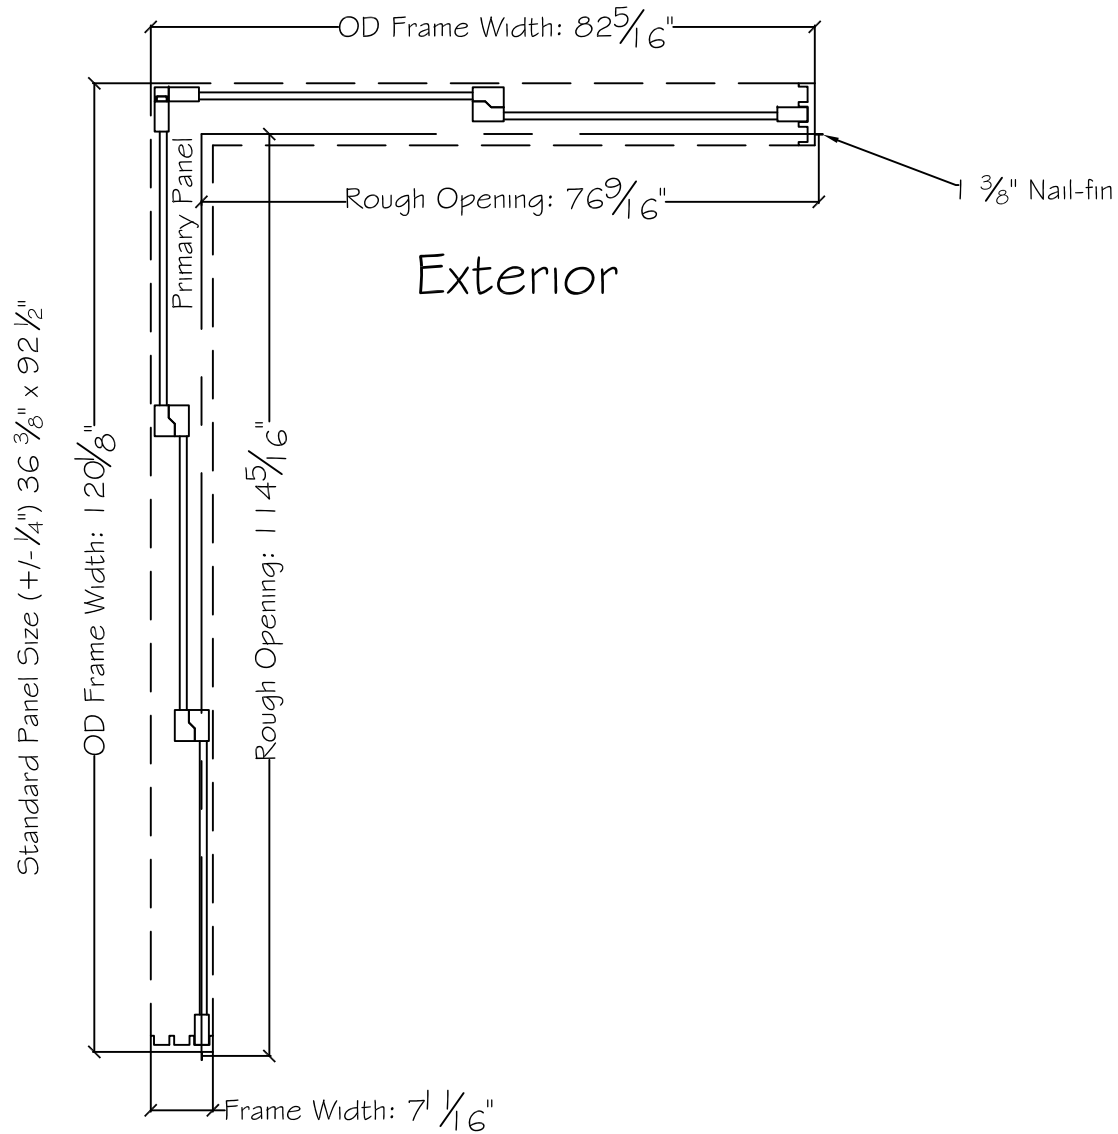

# 3750 Series Interior

Standard Panel Size (+/- 1/4") 36 3/8" x 92 1/2"

450 Delta Ave  
Brea, Ca 92821  
(714) 385-1202

Notice: This document contains information proprietary to and is protected by copyright of Win-Dor Inc. and shall not be copied, disclosed to others, or used for any purpose other than that for which it is given, without the written permission of Win-Dor Inc.

Project:	File name: 3750 Multislide 270 with 1.375 inch Nail-fin Ext.	Date: 20180620
Notes:	Layout: 10070 270.3P.2	Drawn by: J Johnson