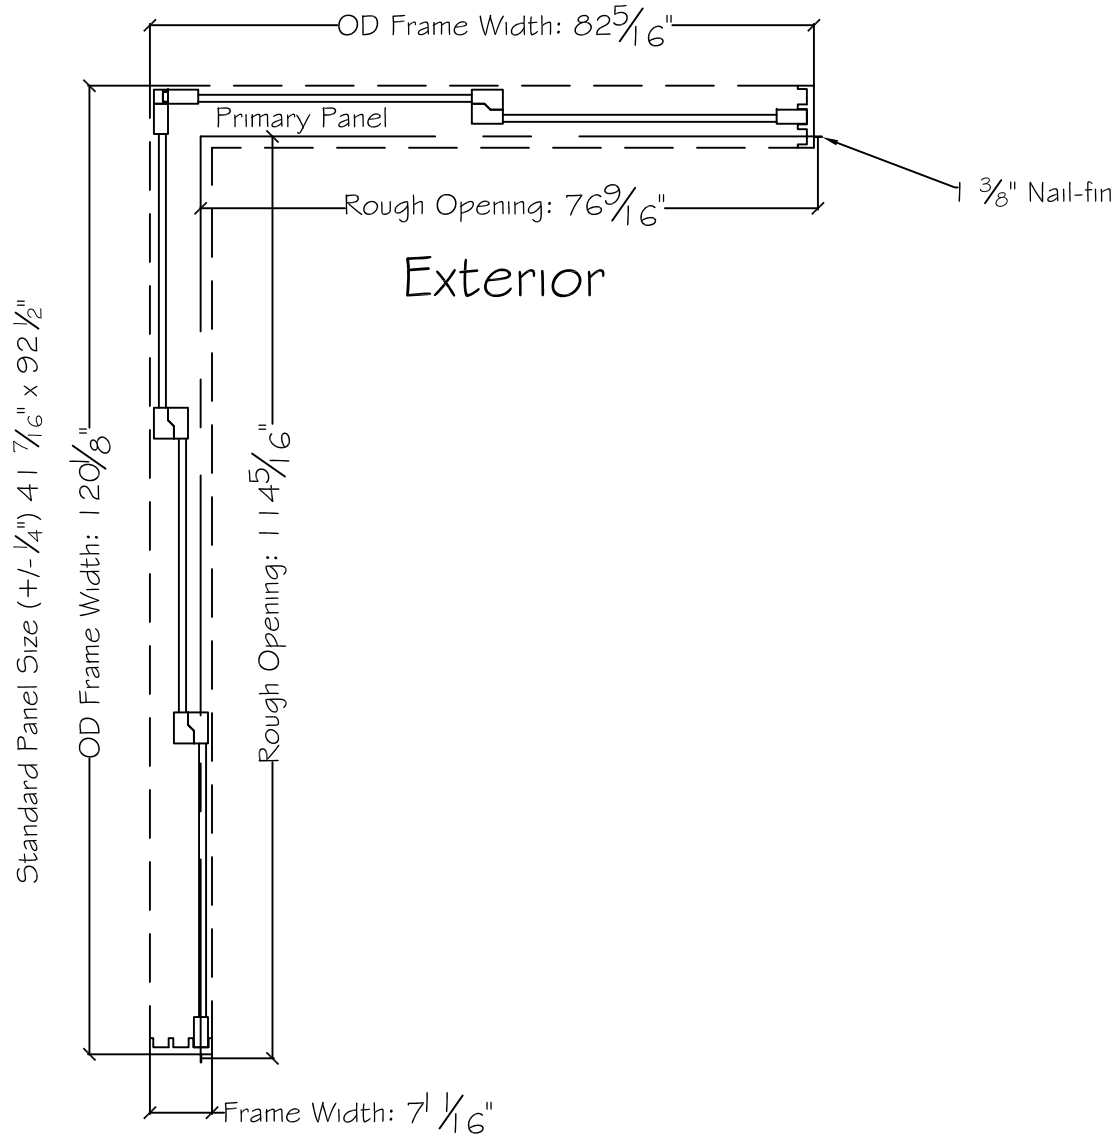

3750 Series Interior

Standard Panel Size (+/- 1/4") 41 7/16" x 92 1/2"

450 Delta Ave
Brea, Ca 92821
(714) 385-1202

Notice: This document contains information proprietary to and is protected by copyright of Win-Dor Inc. and shall not be copied, disclosed to others, or used for any purpose other than that for which it is given, without the written permission of Win-Dor Inc.

Project:	File name: 3750 Multislide 270 with 1.375 inch Nail-fin Ext.	Date: 20180620
Notes:	Layout: 10070 270.3.2P	Drawn by: J Johnson