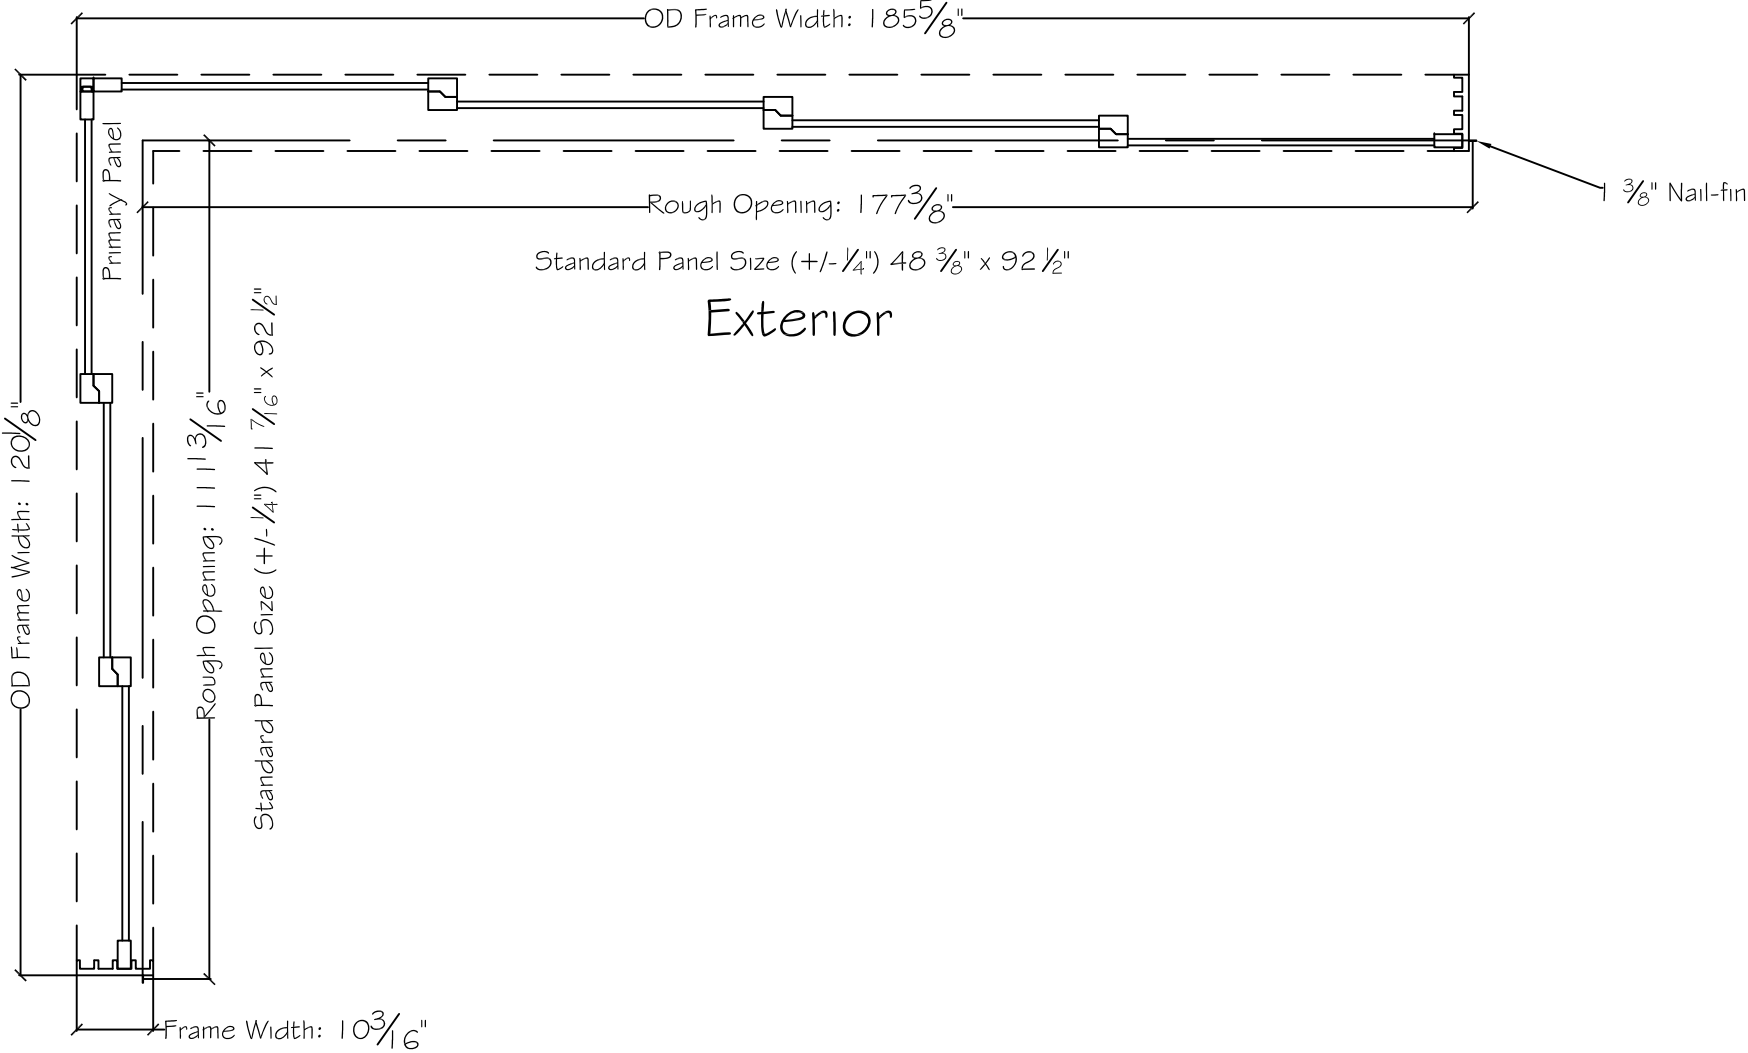

3750 Series Interior

450 Delta Ave
Brea, Ca 92821
(714) 385-1202

Notice: This document contains information proprietary to and is protected by copyright of Win-Dor Inc. and shall not be copied, disclosed to others, or used for any purpose other than that for which it is given, without the written permission of Win-Dor Inc.

Project:	File name: 3750 Multislide 270 with 1.375 inch Nail-fin Ext.	Date: 20180622
Notes:	Layout: 100160 270.3P.4	Drawn by: J Johnson