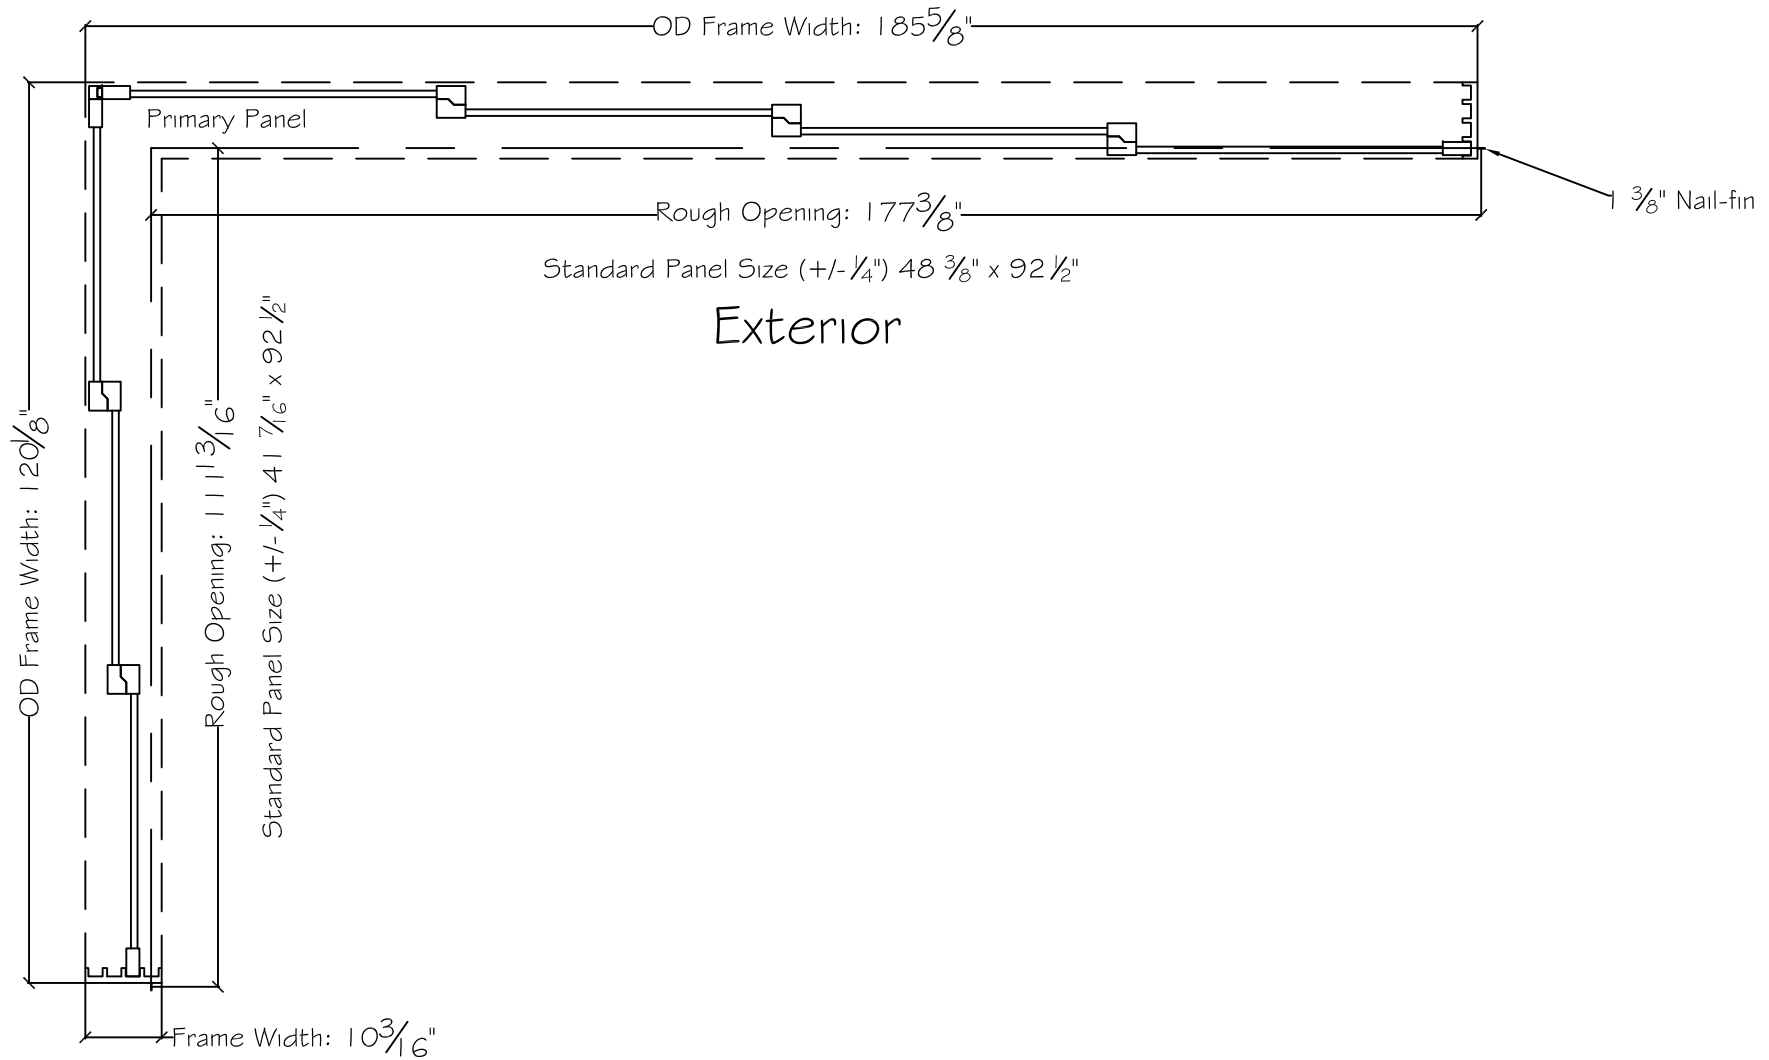

# 3750 Series Interior

450 Delta Ave  
Brea, Ca 92821  
(714) 385-1202

Notice: This document contains information proprietary to and is protected by copyright of Win-Dor Inc. and shall not be copied, disclosed to others, or used for any purpose other than that for which it is given, without the written permission of Win-Dor Inc.

Project:	File name: 3750 Multislide 270 with 1.375 inch Nail-fin Ext.	Date: 20180619
Notes:	Layout: 100160 270.3.4P	Drawn by: J Johnson