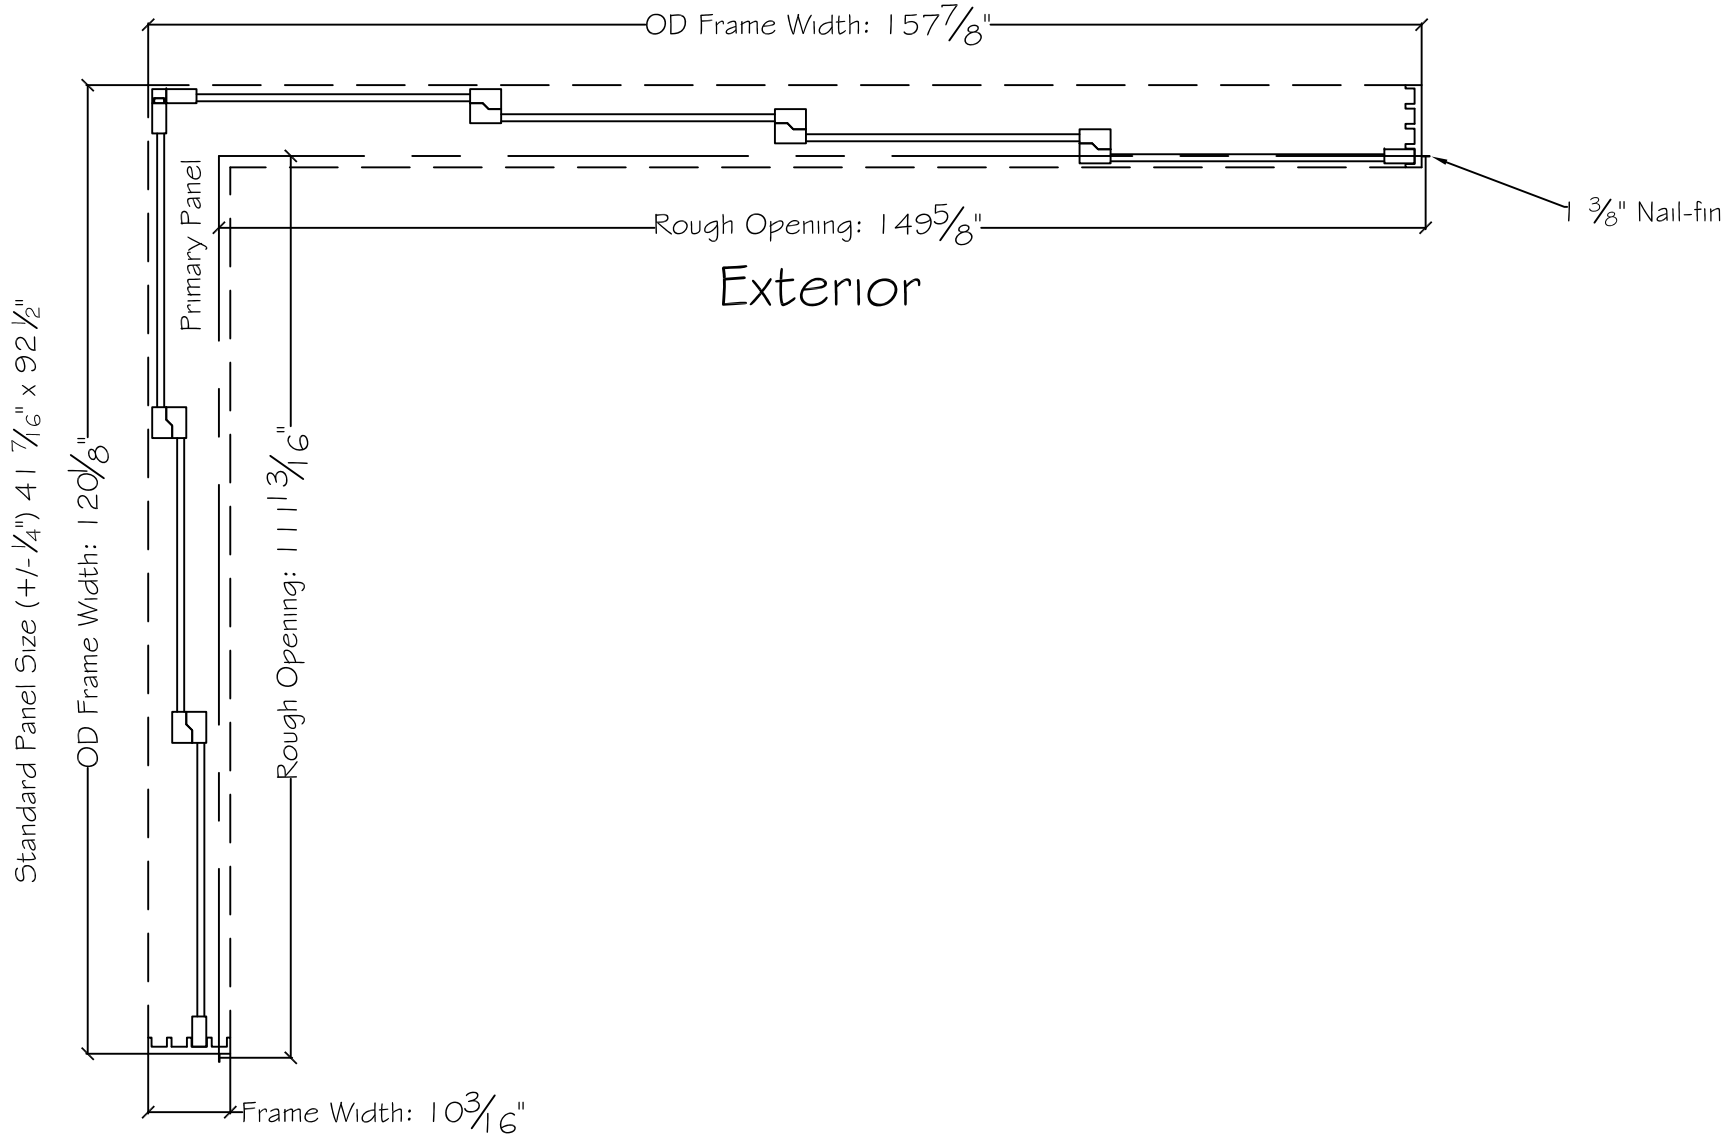

3750 Series Interior

Standard Panel Size (+/- 1/4") 41 7/16" x 92 1/2"

450 Delta Ave
Brea, Ca 92821
(714) 385-1202

Notice: This document contains information proprietary to and is protected by copyright of Win-Dor Inc. and shall not be copied, disclosed to others, or used for any purpose other than that for which it is given, without the written permission of Win-Dor Inc.

Project:	File name: 3750 Multislide 270 with 1.375 inch Nail-fin Ext.	Date: 20180620
Notes:	Layout: 100130 270.3P.4	Drawn by: J Johnson