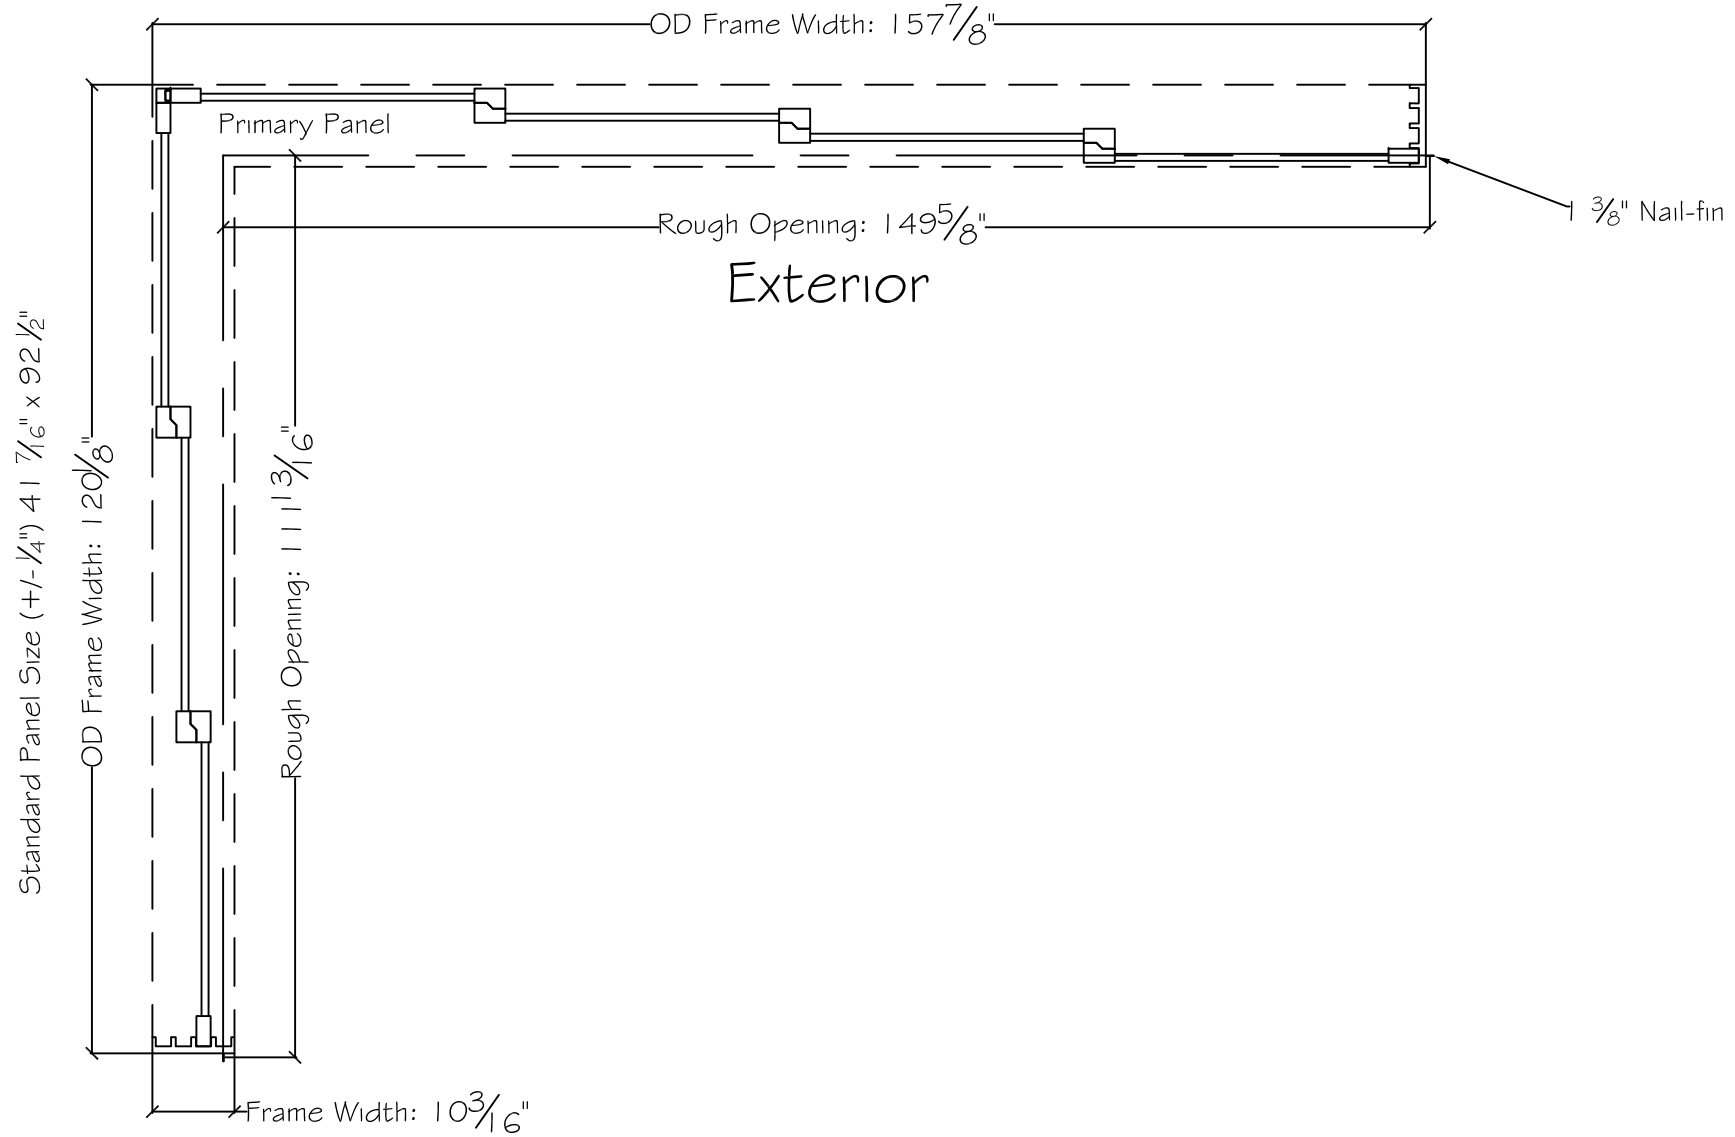

3750 Series Interior

Standard Panel Size (+/- 1/4") 41 7/16" x 92 1/2"

450 Delta Ave
Brea, Ca 92821
(714) 385-1202

Notice: This document contains information proprietary to and is protected by copyright of Win-Dor Inc. and shall not be copied, disclosed to others, or used for any purpose other than that for which it is given, without the written permission of Win-Dor Inc.

| | | |
|----------|--|---------------------|
| Project: | File name: 3750 Multislide 270 with 1.375 inch Nail-fin Ext. | Date: 20180620 |
| Notes: | Layout: 100130 270.3.4P | Drawn by: J Johnson |