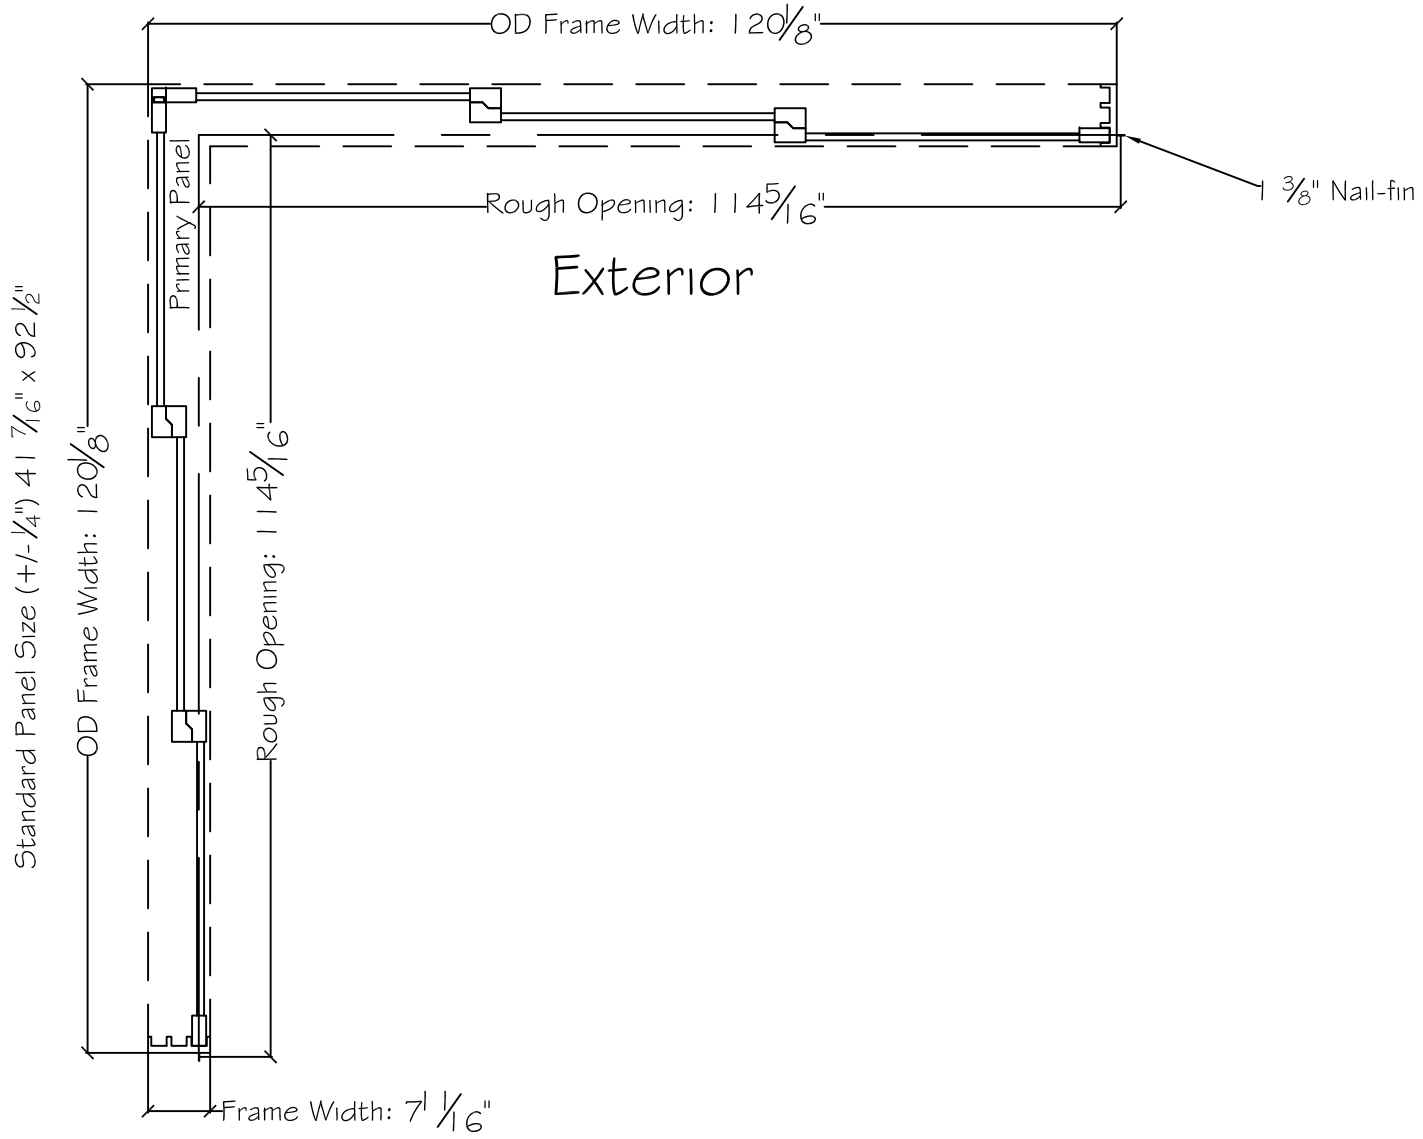

# 3750 Series Interior

Standard Panel Size (+/- 1/4") 41 7/16" x 92 1/2"

450 Delta Ave  
Brea, Ca 92821  
(714) 385-1202

Notice: This document contains information proprietary to and is protected by copyright of Win-Dor Inc. and shall not be copied, disclosed to others, or used for any purpose other than that for which it is given, without the written permission of Win-Dor Inc.

Project:	File name: 3750 Multislide 270 with 1.375 inch Nail-fin Ext.	Date: 20180620
Notes:	Layout: 100100 270.3P.3	Drawn by: J Johnson