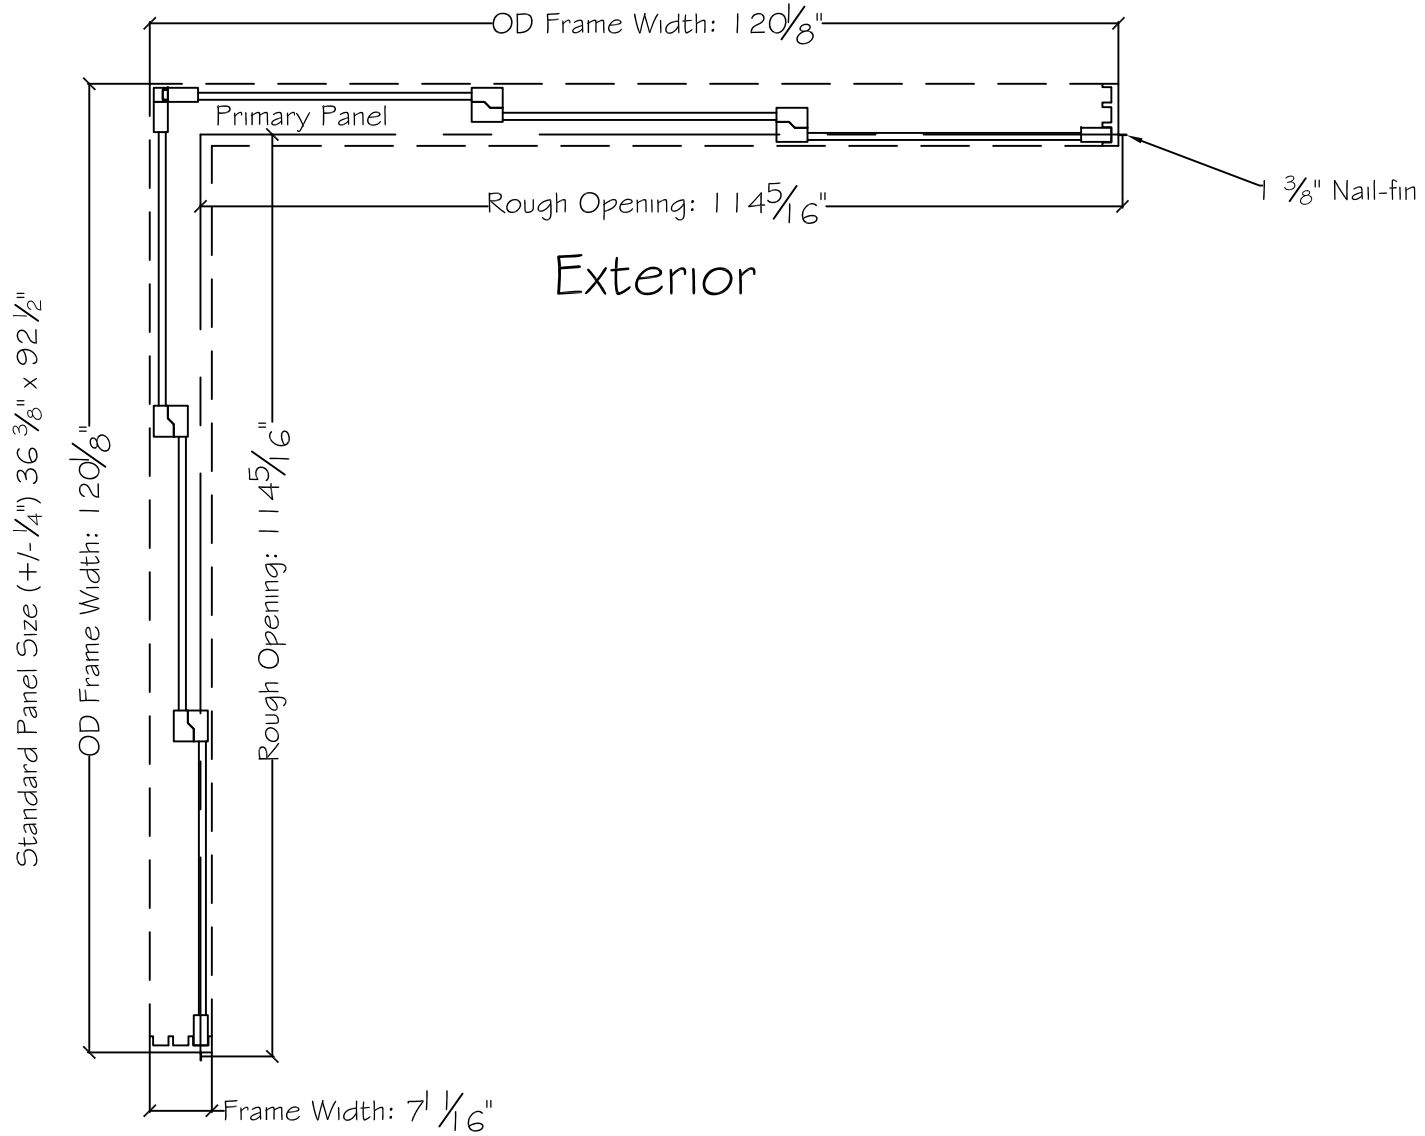

3750 Series Interior

Standard Panel Size (+/- 1/4") 36 3/8" x 92 1/2"

450 Delta Ave
Brea, Ca 92821
(714) 385-1202

Notice: This document contains information proprietary to and is protected by copyright of Win-Dor Inc. and shall not be copied, disclosed to others, or used for any purpose other than that for which it is given, without the written permission of Win-Dor Inc.

Project:	File name: 3750 Multislide 270 with 1.375 inch Nail-fin Ext.	Date: 20180620
Notes:	Layout: 100100 270.3.3P	Drawn by: J Johnson