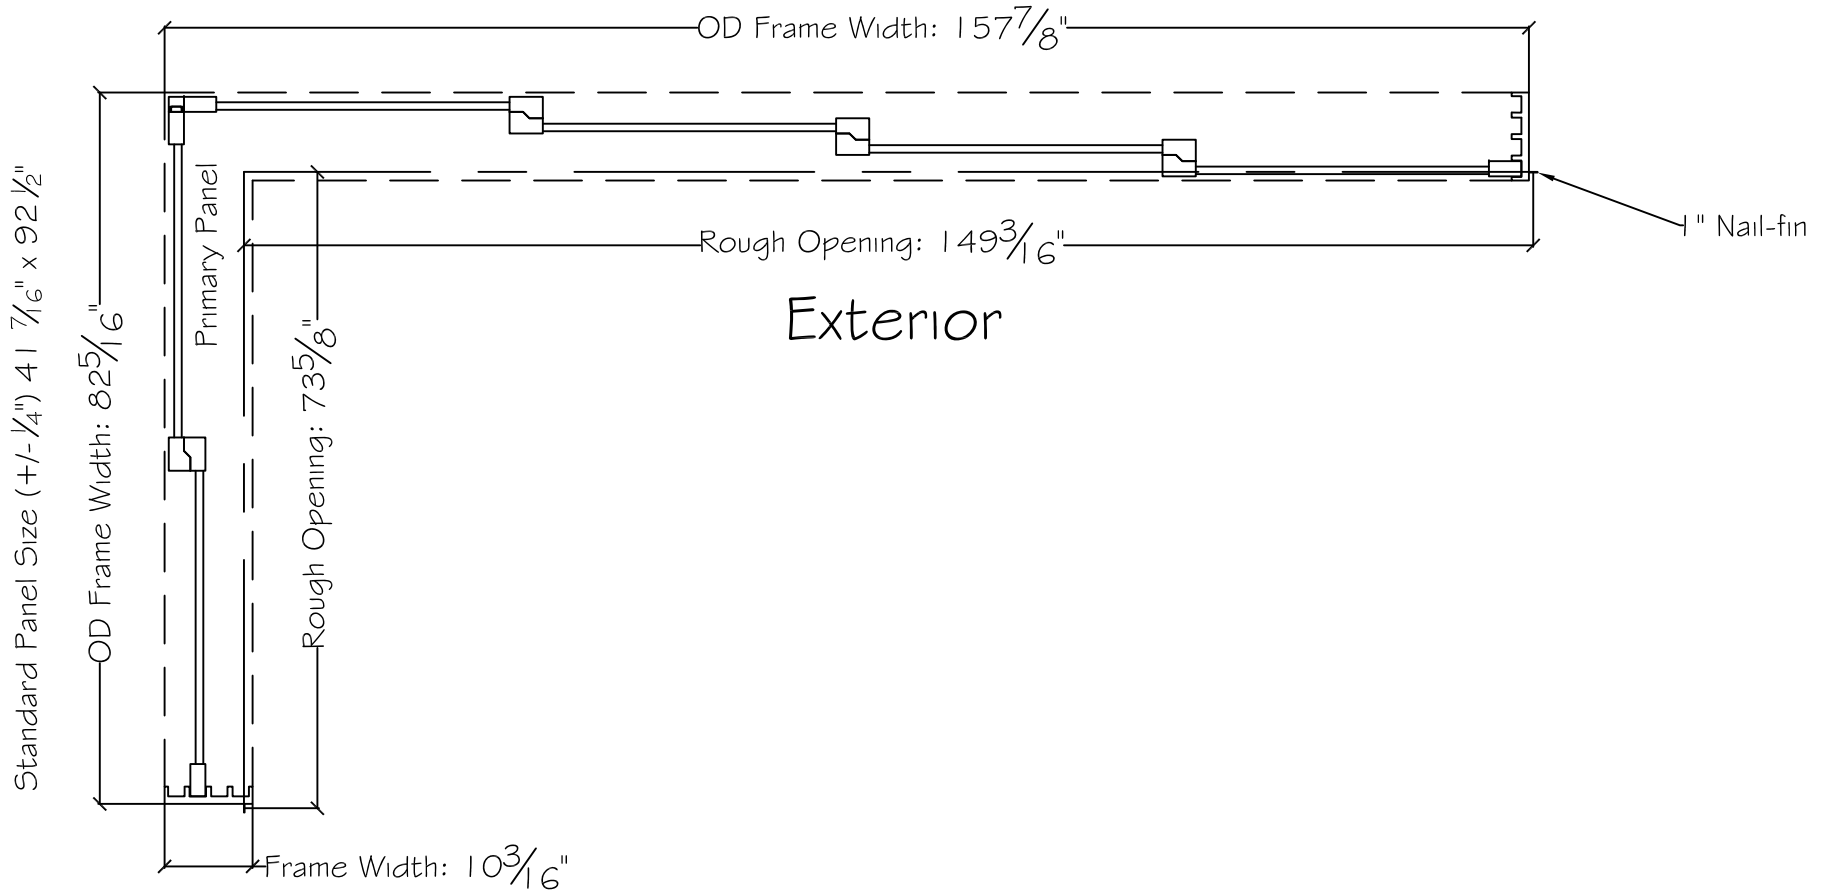

3750 Series Interior

Standard Panel Size (+/- 1/4") 41 7/16" x 92 1/2"

450 Delta Ave
Brea, Ca 92821
(714) 385-1202

Notice: This document contains information proprietary to and is protected by copyright of Win-Dor Inc. and shall not be copied, disclosed to others, or used for any purpose other than that for which it is given, without the written permission of Win-Dor Inc.

Project:	File name: 3750 Multislide 270 with 1 inch Nail-fin Ext.	Date: 20180621
Notes:	Layout: 70130 270.2P.4	Drawn by: J Johnson