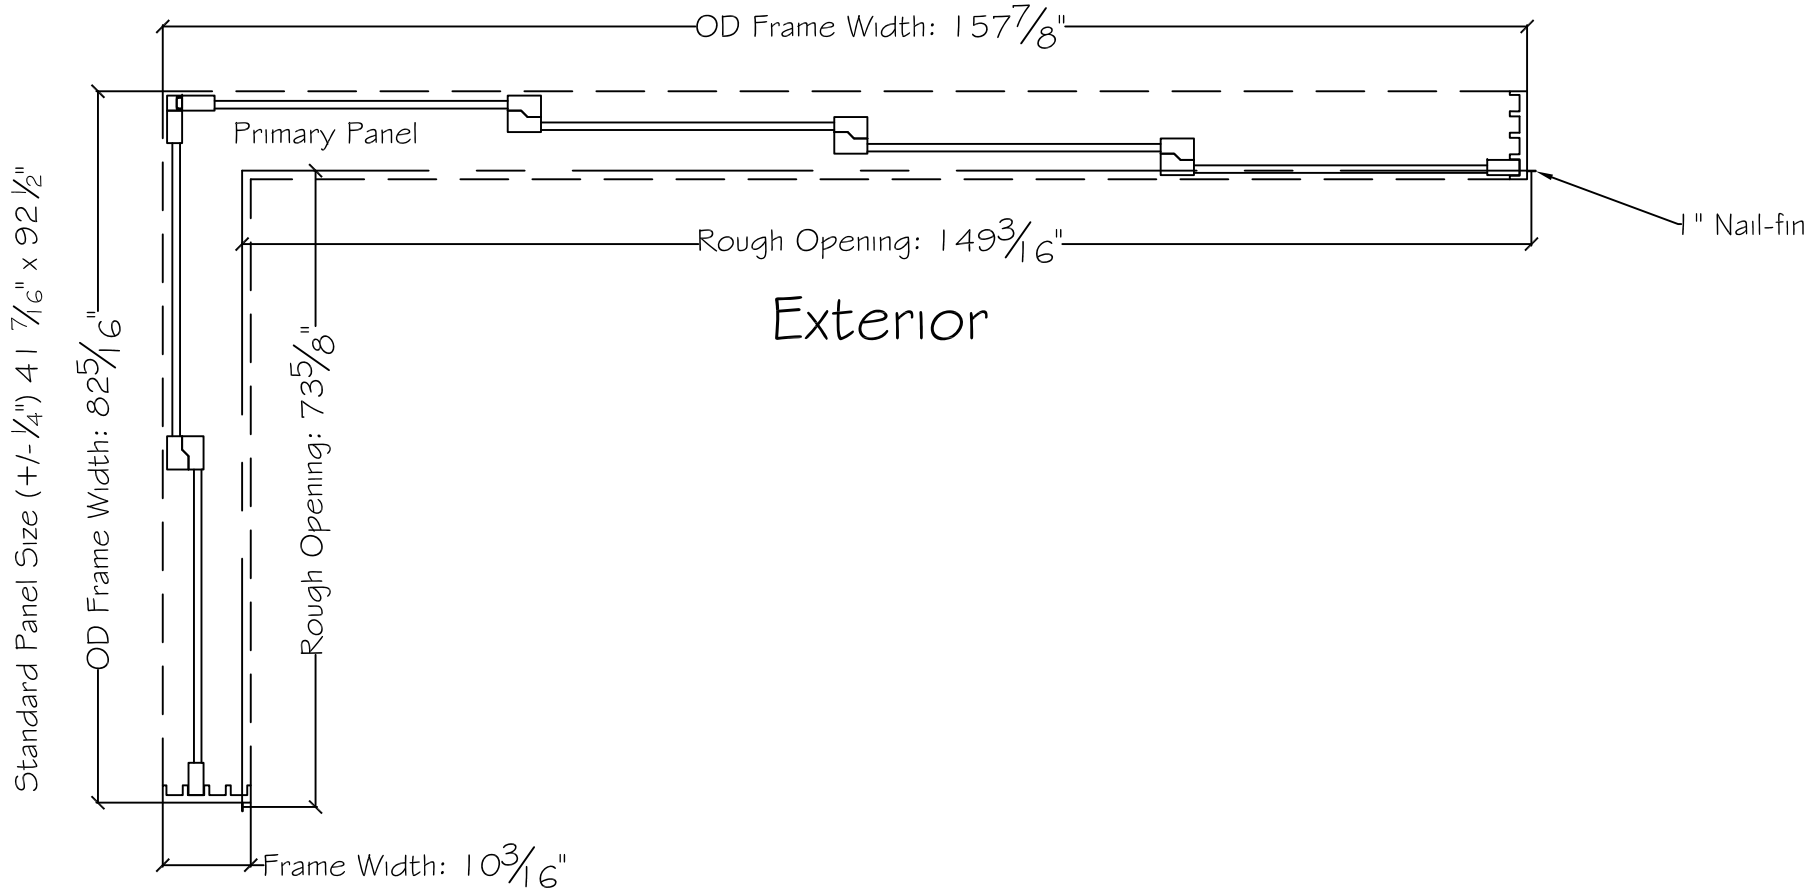

3750 Series Interior

Standard Panel Size (+/- 1/4") 41 7/16" x 92 1/2"

450 Delta Ave
Brea, Ca 92821
(714) 385-1202

Notice: This document contains information proprietary to and is protected by copyright of Win-Dor Inc. and shall not be copied, disclosed to others, or used for any purpose other than that for which it is given, without the written permission of Win-Dor Inc.

Project:	File name: 3750 Multislide 270 with 1 inch Nail-fin Ext.	Date: 20180621
Notes:	Layout: 70130 270.2.4P	Drawn by: J Johnson