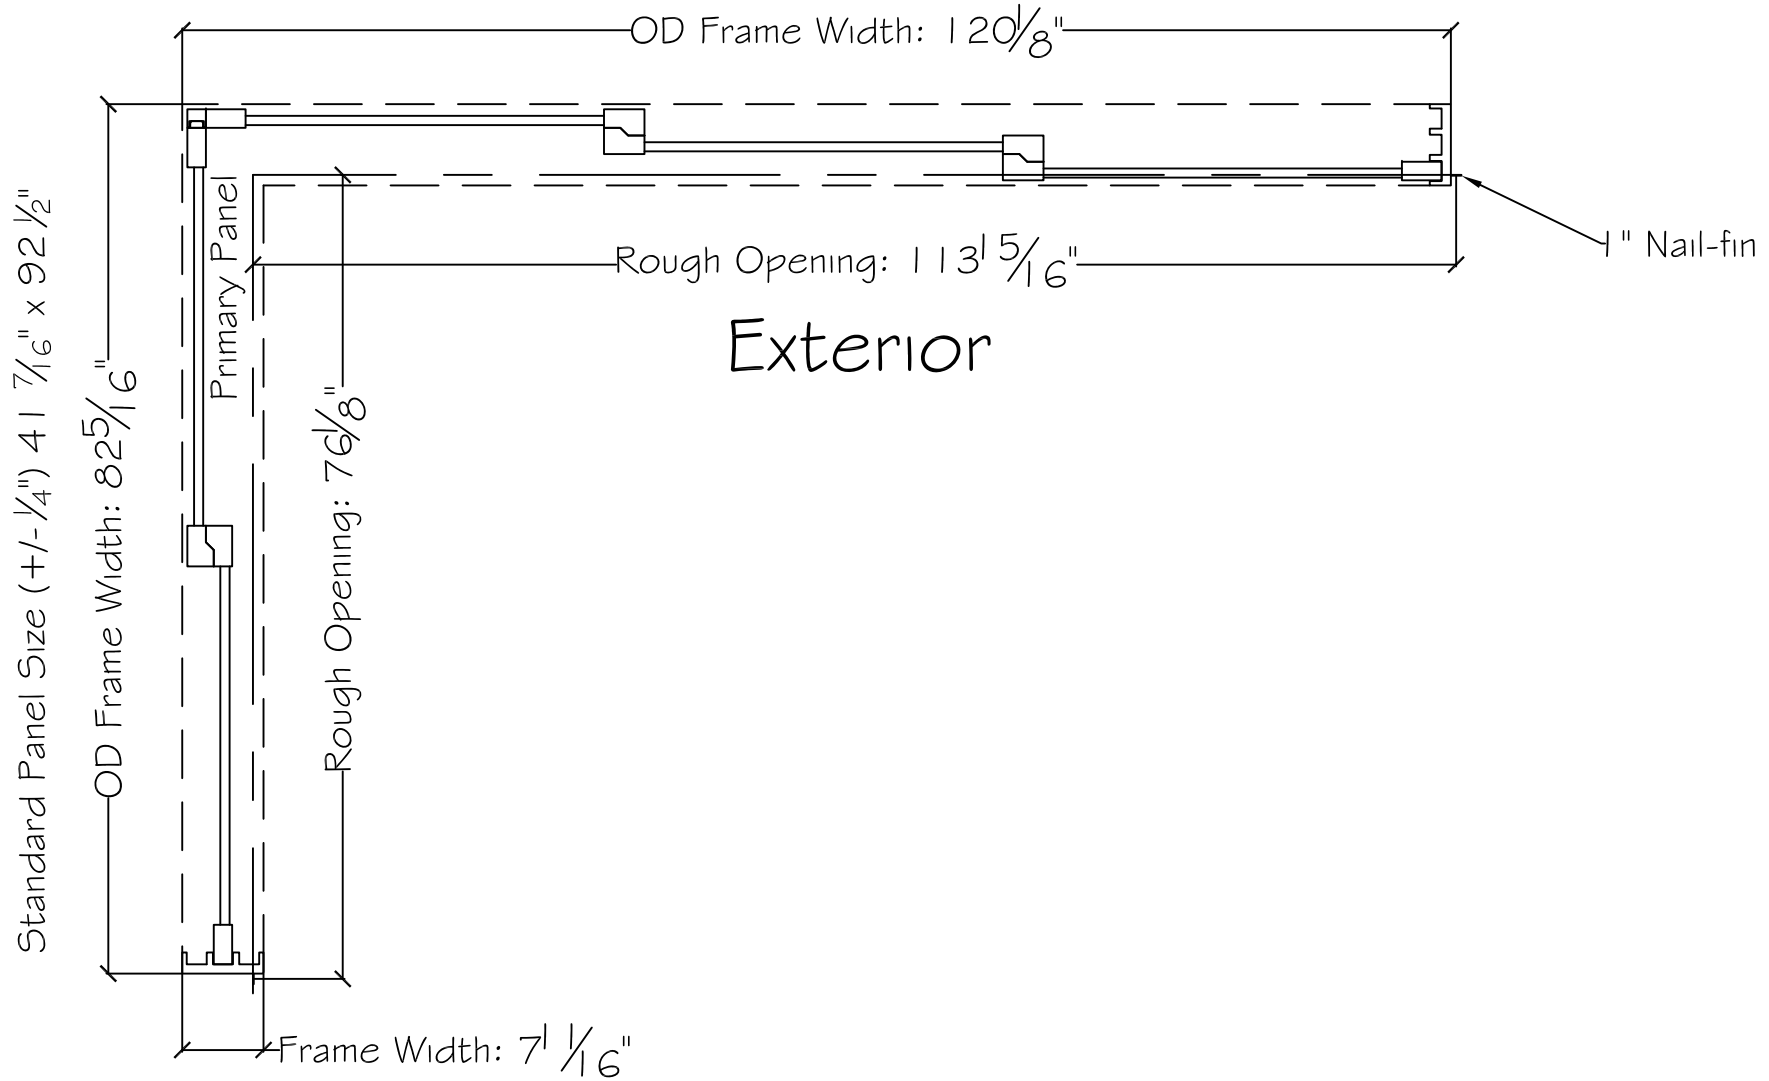

3750 Series Interior

Standard Panel Size (+/- 1/4") 41 7/16" x 92 1/2"

450 Delta Ave
Brea, Ca 92821
(714) 385-1202

Notice: This document contains information proprietary to and is protected by copyright of Win-Dor Inc. and shall not be copied, disclosed to others, or used for any purpose other than that for which it is given, without the written permission of Win-Dor Inc.

Project:	File name: 3750 Multislide 270 with 1 inch Nail-fin Ext.	Date: 20180621
Notes:	Layout: 70100 270.2P.3	Drawn by: J Johnson