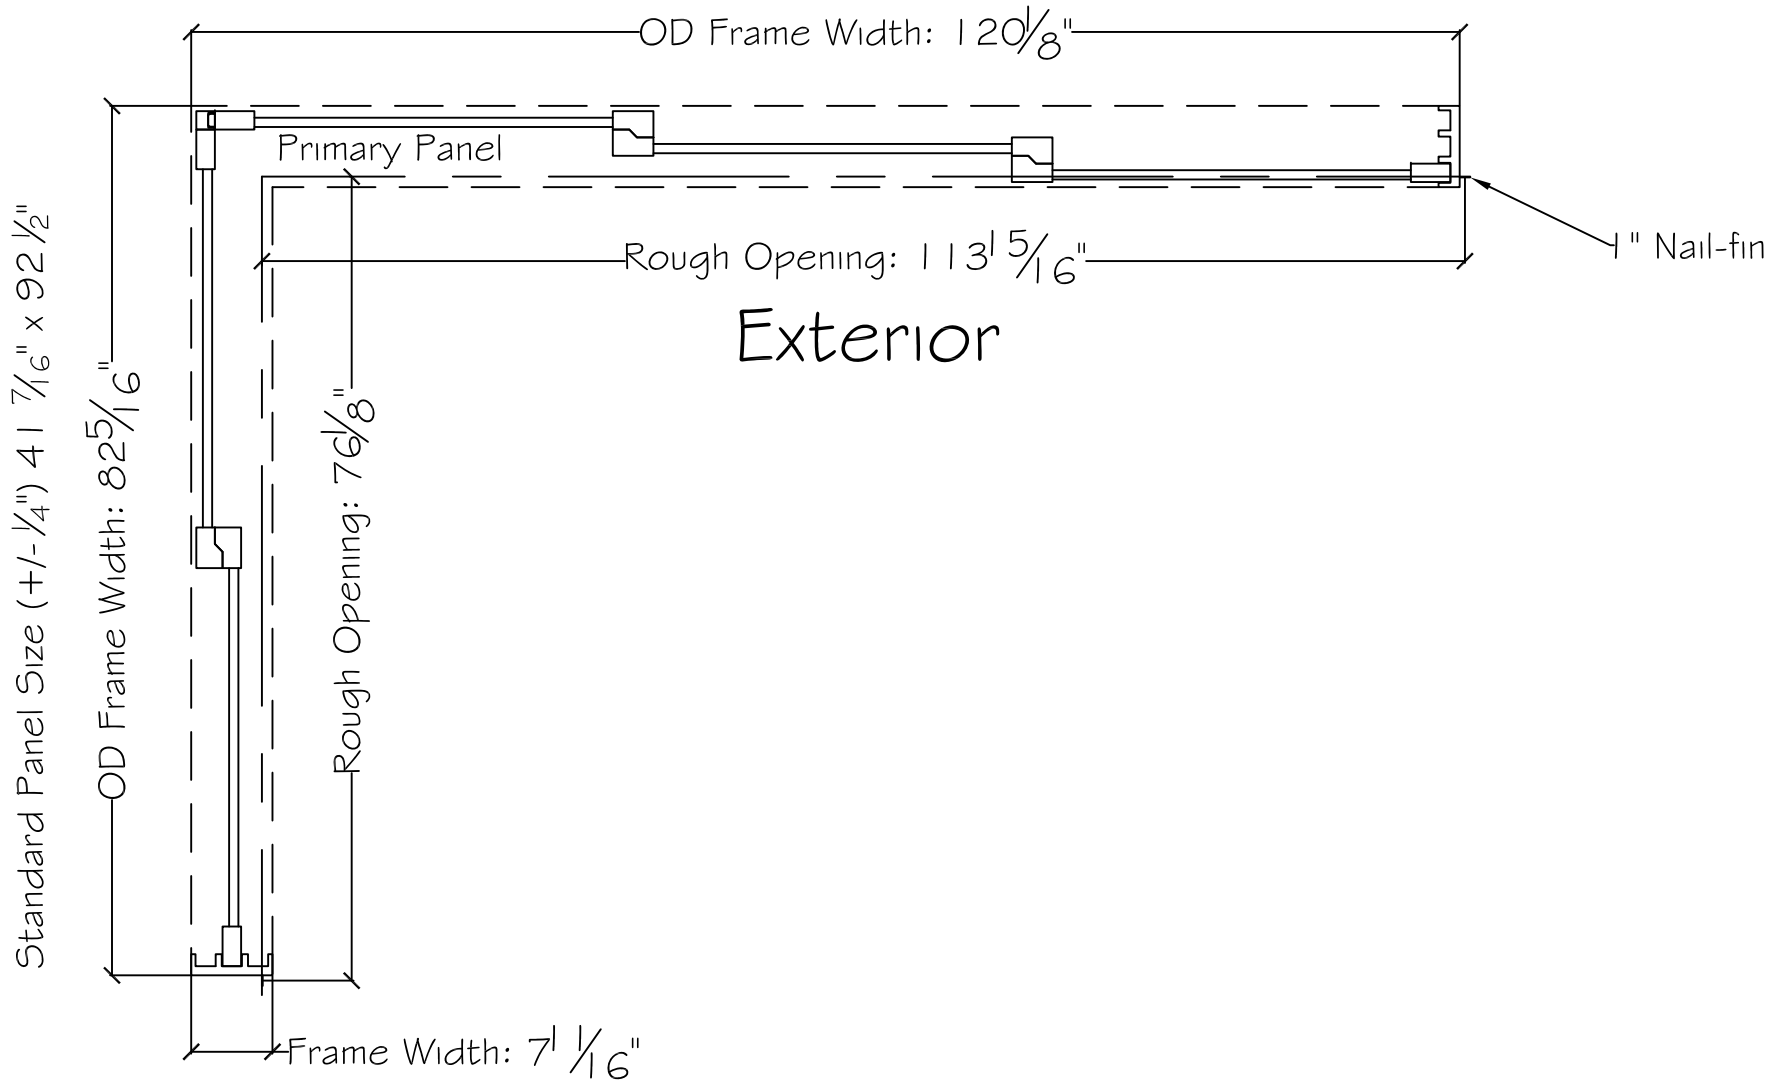

3750 Series Interior

Standard Panel Size (+/- 1/4") 41 7/16" x 92 1/2"

Exterior

450 Delta Ave
Brea, Ca 92821
(714) 385-1202

WINDOR
www.windorsystems.com

Notice: This document contains information proprietary to and is protected by copyright of Win-Dor Inc. and shall not be copied, disclosed to others, or used for any purpose other than that for which it is given, without the written permission of Win-Dor Inc.

Project:	File name: 3750 Multislide 270 with 1 inch Nail-fin Ext.	Date: 20180621
Notes:	Layout: 70100 270.2.3P	Drawn by: J Johnson