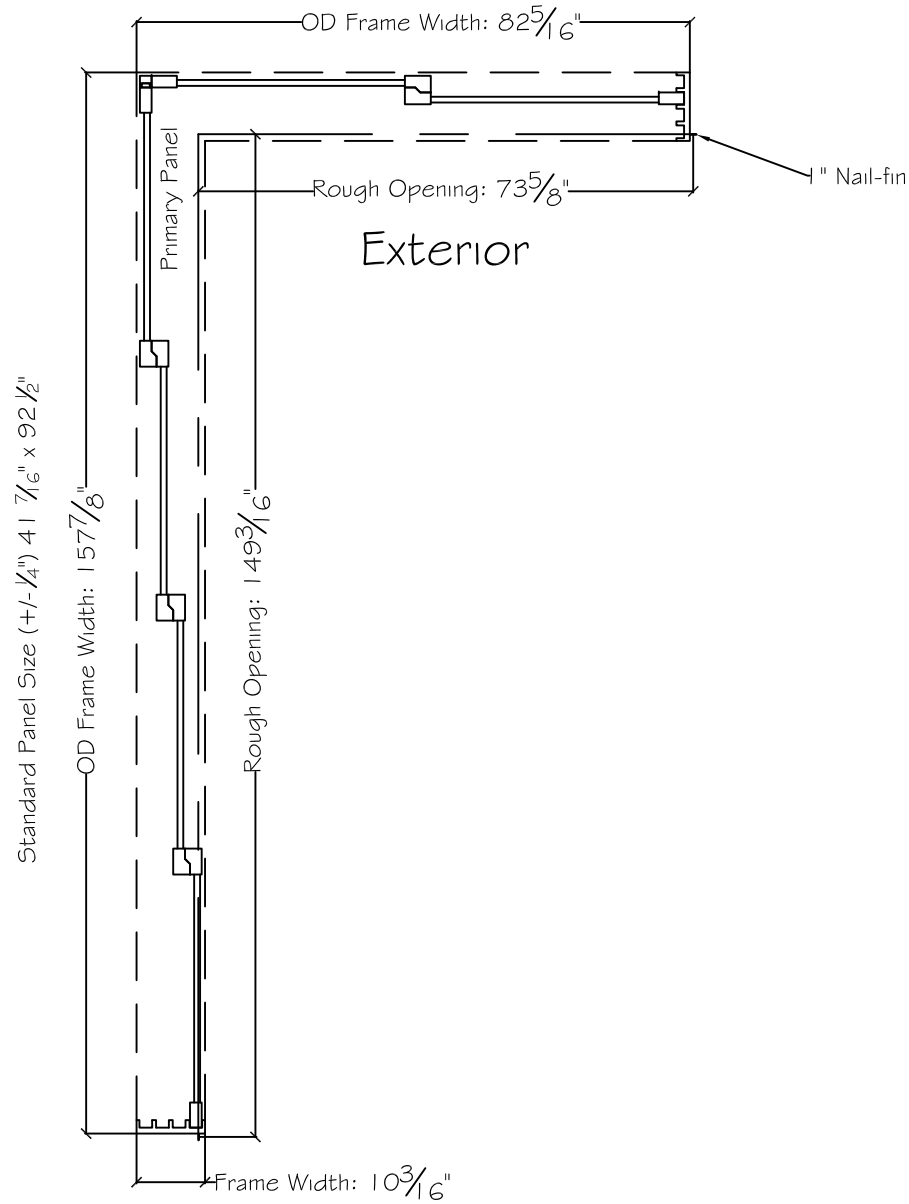

3750 Series Interior

Standard Panel Size (+/- 1/4") 41 7/16" x 92 1/2"

450 Delta Ave
Brea, Ca 92821
(714) 385-1202

Notice: This document contains information proprietary to and is protected by copyright of Win-Dor Inc. and shall not be copied, disclosed to others, or used for any purpose other than that for which it is given, without the written permission of Win-Dor Inc.

www.windorsystems.com

Project:	File name: 3750 Multislide 270 with 1 inch Nail-fin Ext.	Date: 20180621
Notes:	Layout: 13070 270.4P.2	Drawn by: J Johnson