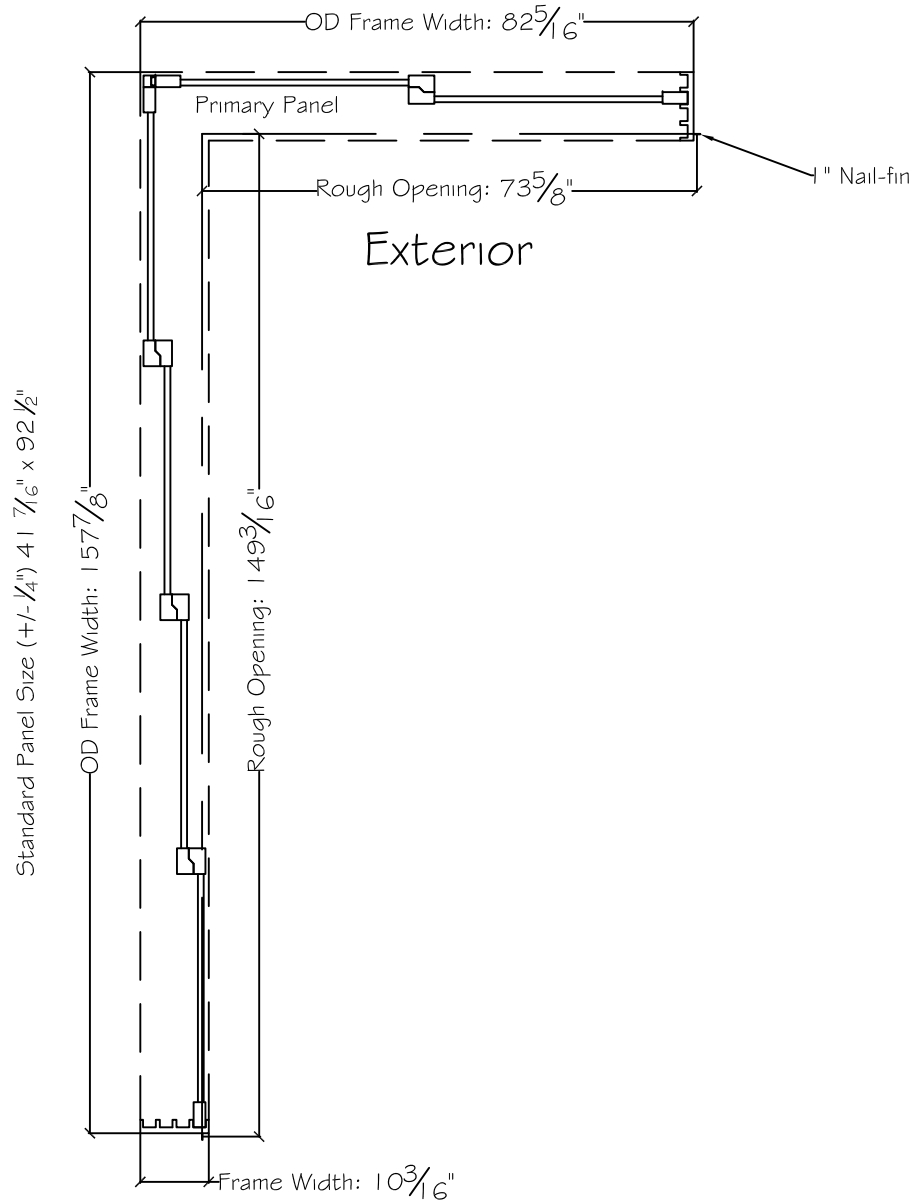

3750 Series Interior

Standard Panel Size (+/- 1/4") 41 7/16" x 92 1/2"

450 Delta Ave
Brea, Ca 92821
(714) 385-1202

Notice: This document contains information proprietary to and is protected by copyright of Win-Dor Inc. and shall not be copied, disclosed to others, or used for any purpose other than that for which it is given, without the written permission of Win-Dor Inc.

Project:	File name: 3750 Multislide 270 with 1 inch Nail-fin Ext.	Date: 20180621
Notes:	Layout: 13070 270.4.2P	Drawn by: J Johnson