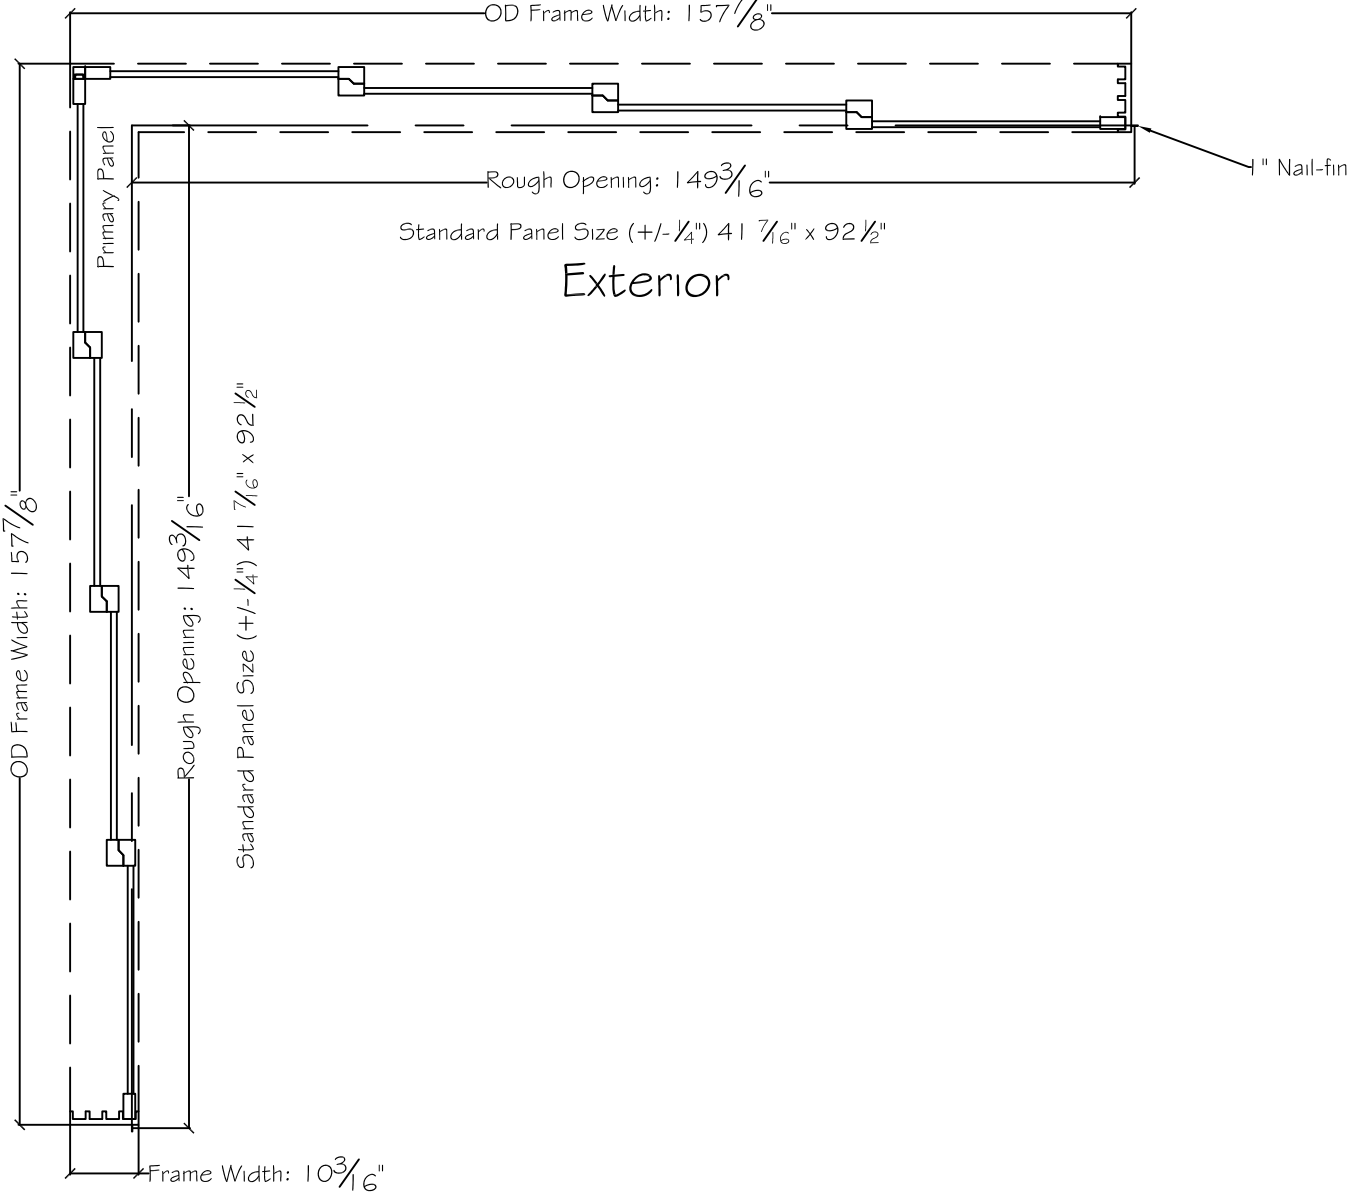

3750 Series Interior

450 Delta Ave
Brea, Ca 92821
(714) 385-1202

Notice: This document contains information proprietary to and is protected by copyright of Win-Dor Inc. and shall not be copied, disclosed to others, or used for any purpose other than that for which it is given, without the written permission of Win-Dor Inc.

Project:	File name: 3750 Multislide 270 with 1 inch Nail-fin Ext.	Date: 20180621
Notes:	Layout: 130130 270.4P.4	Drawn by: J Johnson