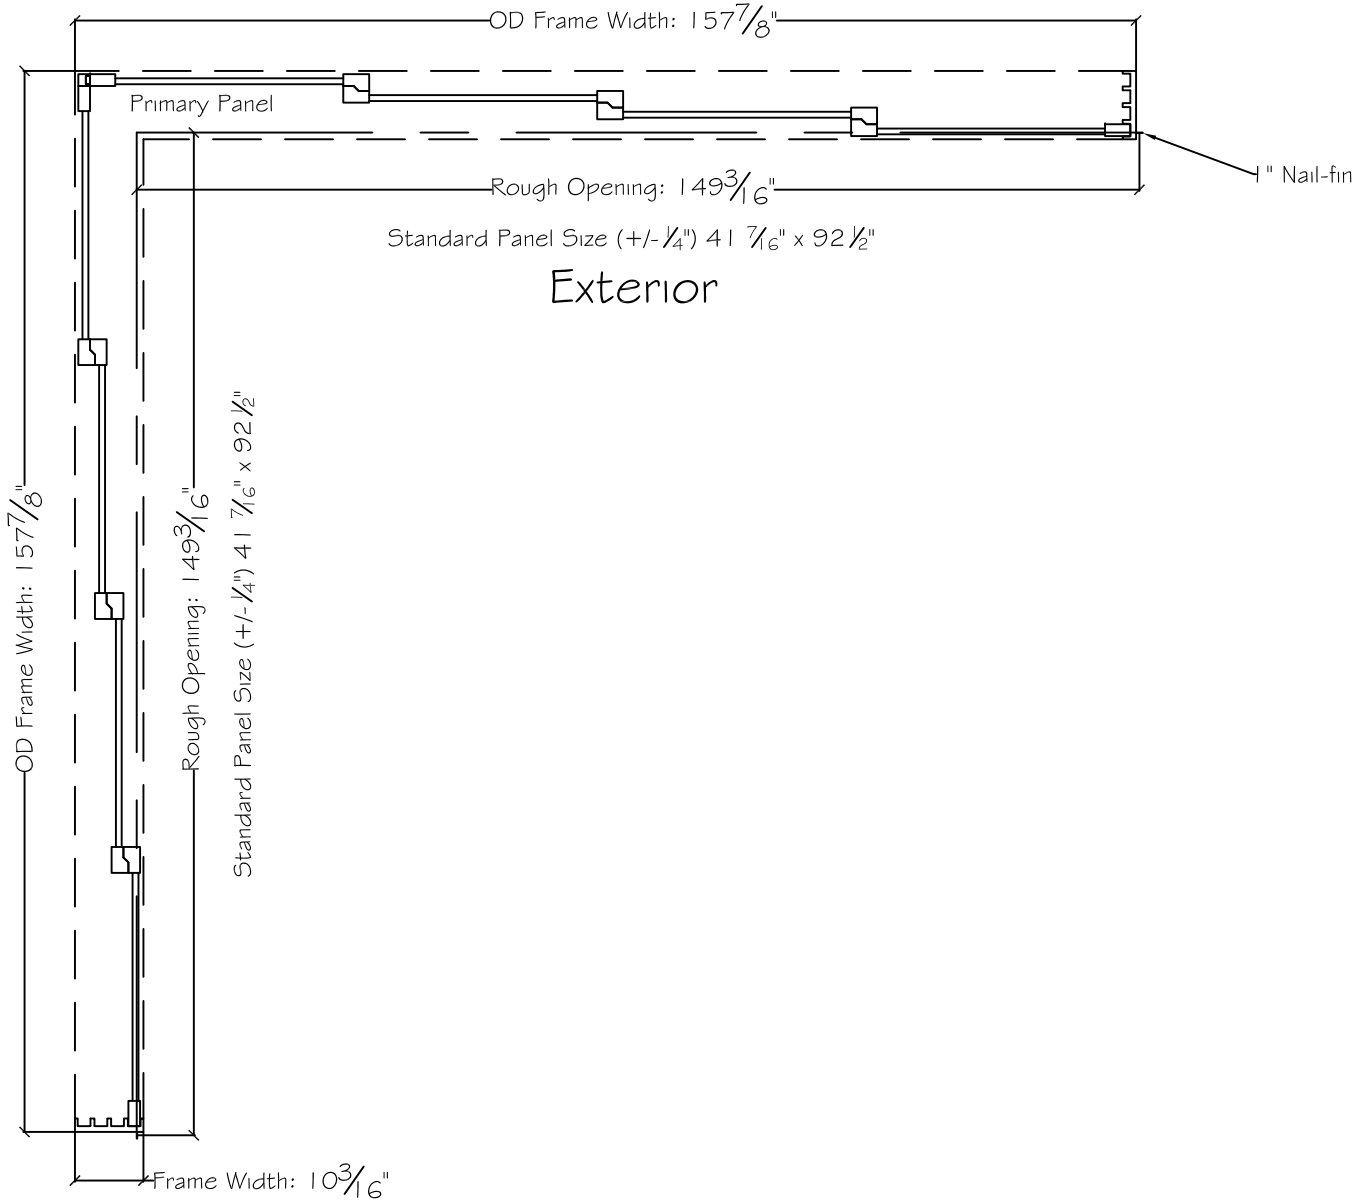

3750 Series Interior

450 Delta Ave
Brea, Ca 92821
(714) 385-1202

Notice: This document contains information proprietary to and is protected by copyright of Win-Dor Inc. and shall not be copied, disclosed to others, or used for any purpose other than that for which it is given, without the written permission of Win-Dor Inc.

Project:	File name: 3750 Multislide 270 with 1 inch Nail-fin Ext.	Date: 20180621
Notes:	Layout: 130130 270.4.4P	Drawn by: J Johnson