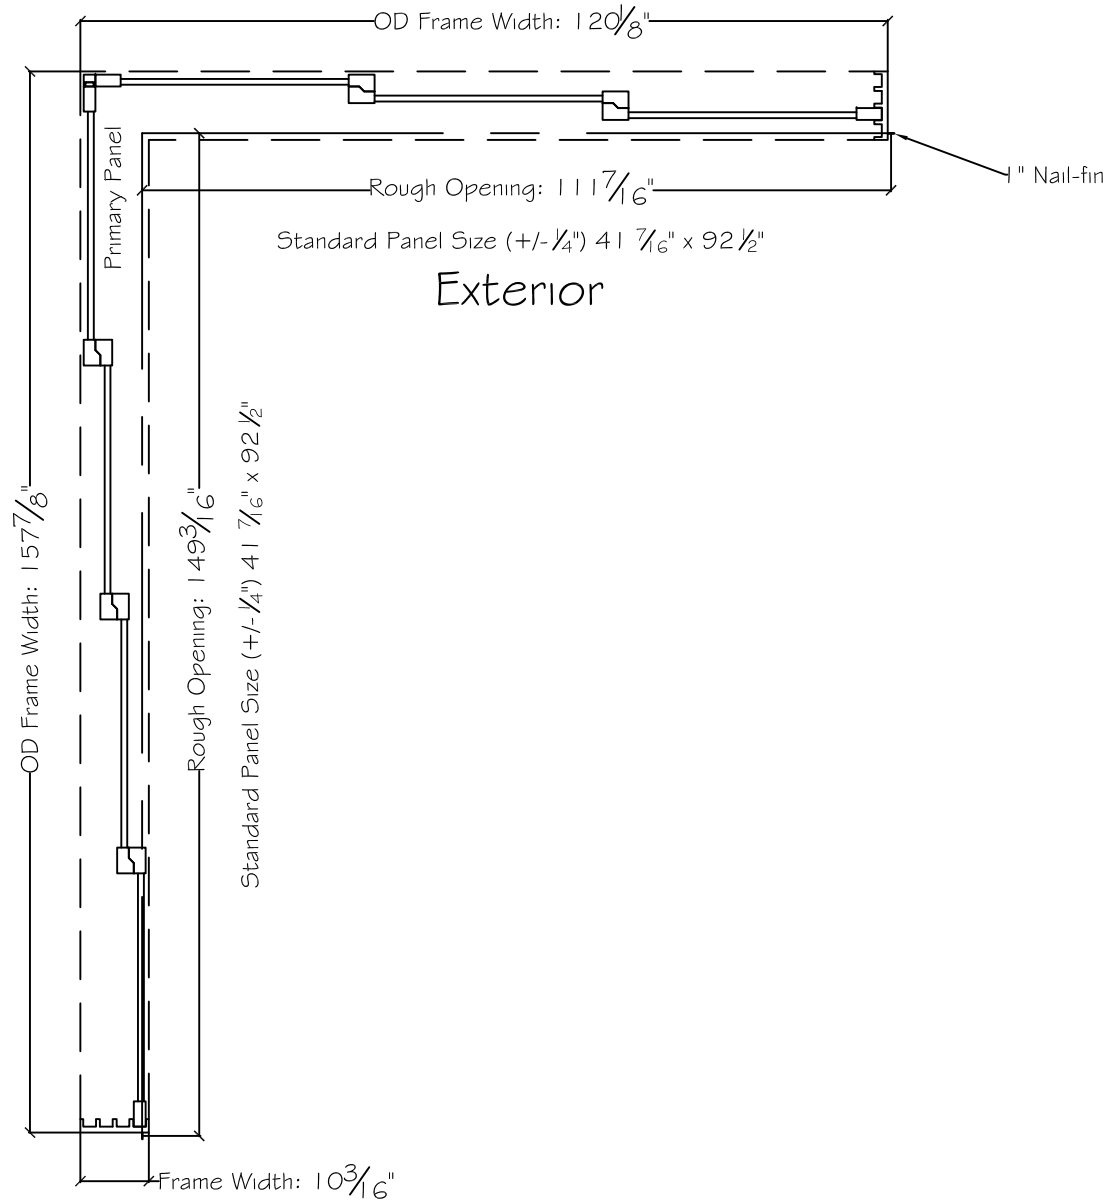

3750 Series Interior

450 Delta Ave
Brea, Ca 92821
(714) 385-1202

Notice: This document contains information proprietary to and is protected by copyright of Win-Dor Inc. and shall not be copied, disclosed to others, or used for any purpose other than that for which it is given, without the written permission of Win-Dor Inc.

Project:	File name: 3750 Multislide 270 with 1 inch Nail-fin Ext.	Date: 20180621
Notes:	Layout: 130100 270.4P.3	Drawn by: J Johnson