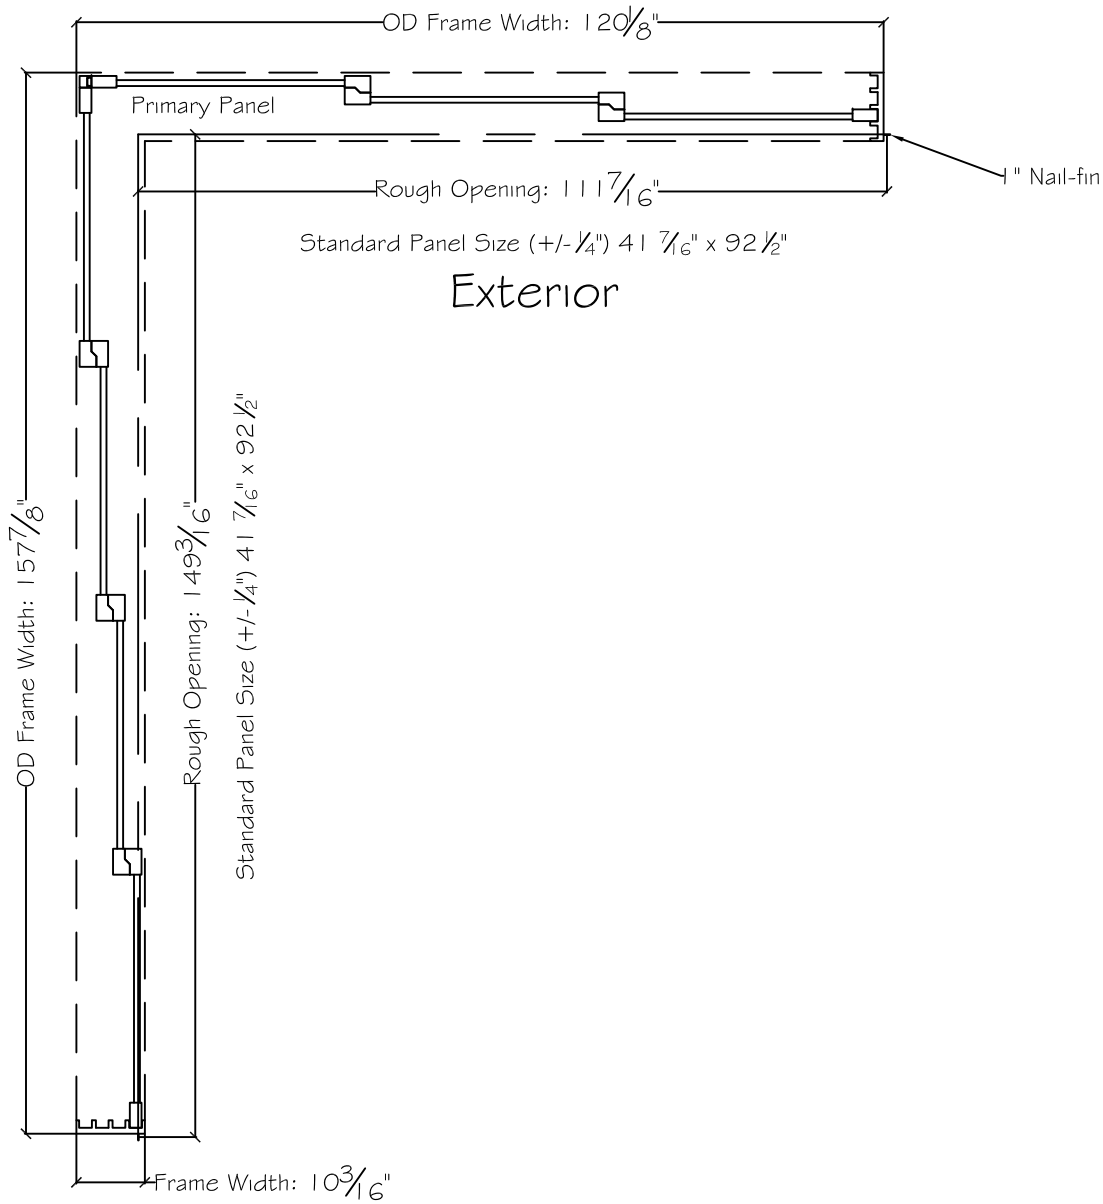

3750 Series Interior

450 Delta Ave
Brea, Ca 92821
(714) 385-1202

Notice: This document contains information proprietary to and is protected by copyright of Win-Dor Inc. and shall not be copied, disclosed to others, or used for any purpose other than that for which it is given, without the written permission of Win-Dor Inc.

Project:	File name: 3750 Multislide 270 with 1 inch Nail-fin Ext.	Date: 20180621
Notes:	Layout: 130100 270.4.3P	Drawn by: J Johnson