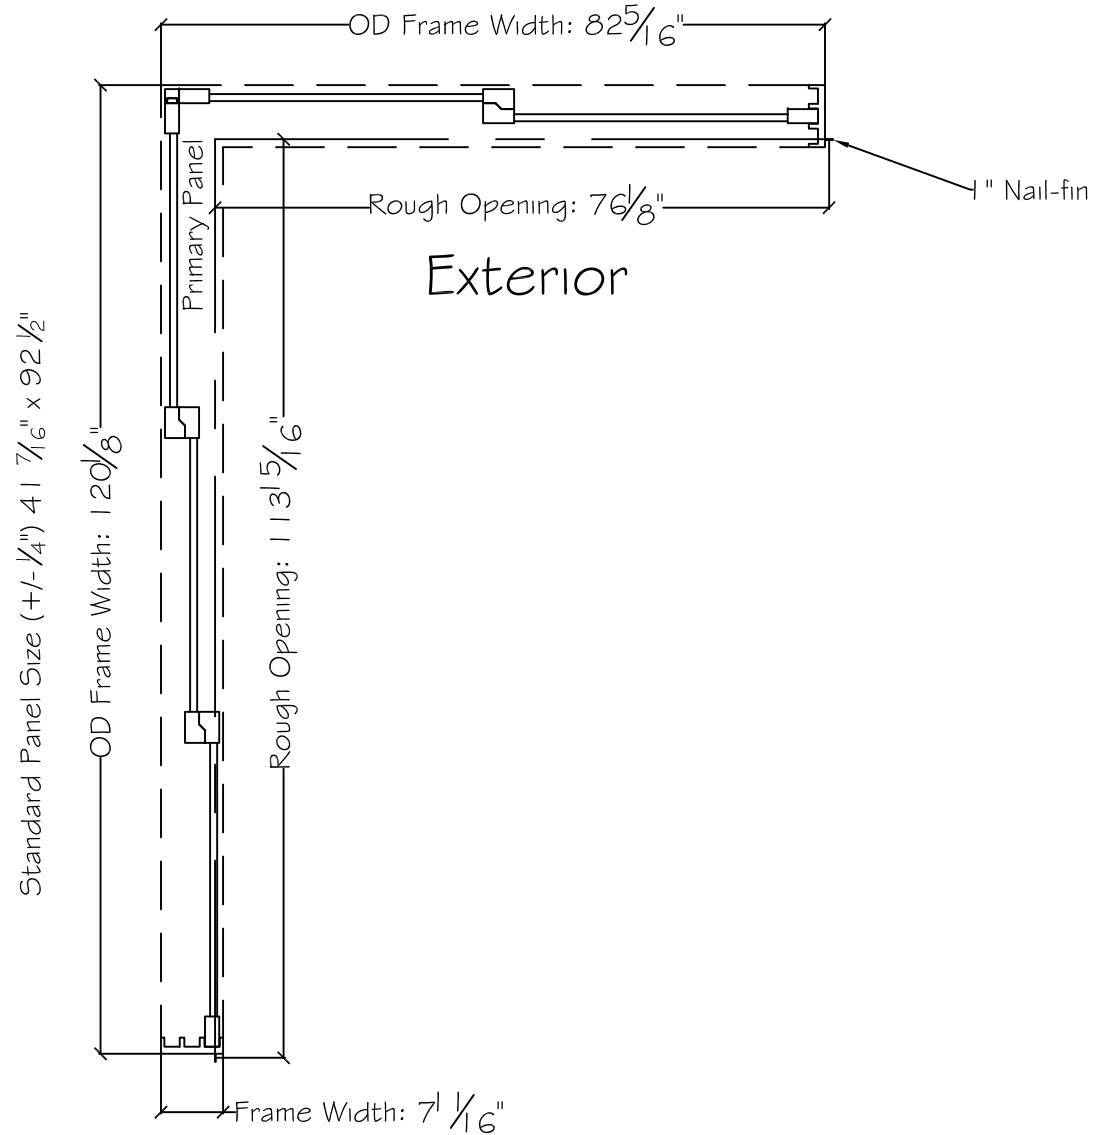

3750 Series Interior

Standard Panel Size (+/- 1/4") 41 7/16" x 92 1/2"

Notice: This document contains information proprietary to and is protected by copyright of Win-Dor Inc. and shall not be copied, disclosed to others, or used for any purpose other than that for which it is given, without the written permission of Win-Dor Inc.

450 Delta Ave
Brea, Ca 92821
(714) 385-1202

Project:	File name: 3750 Multislide 270 with 1 inch Nail-fin Ext.	Date: 20180621
Notes:	Layout: 10070 270.3P.2	Drawn by: J Johnson