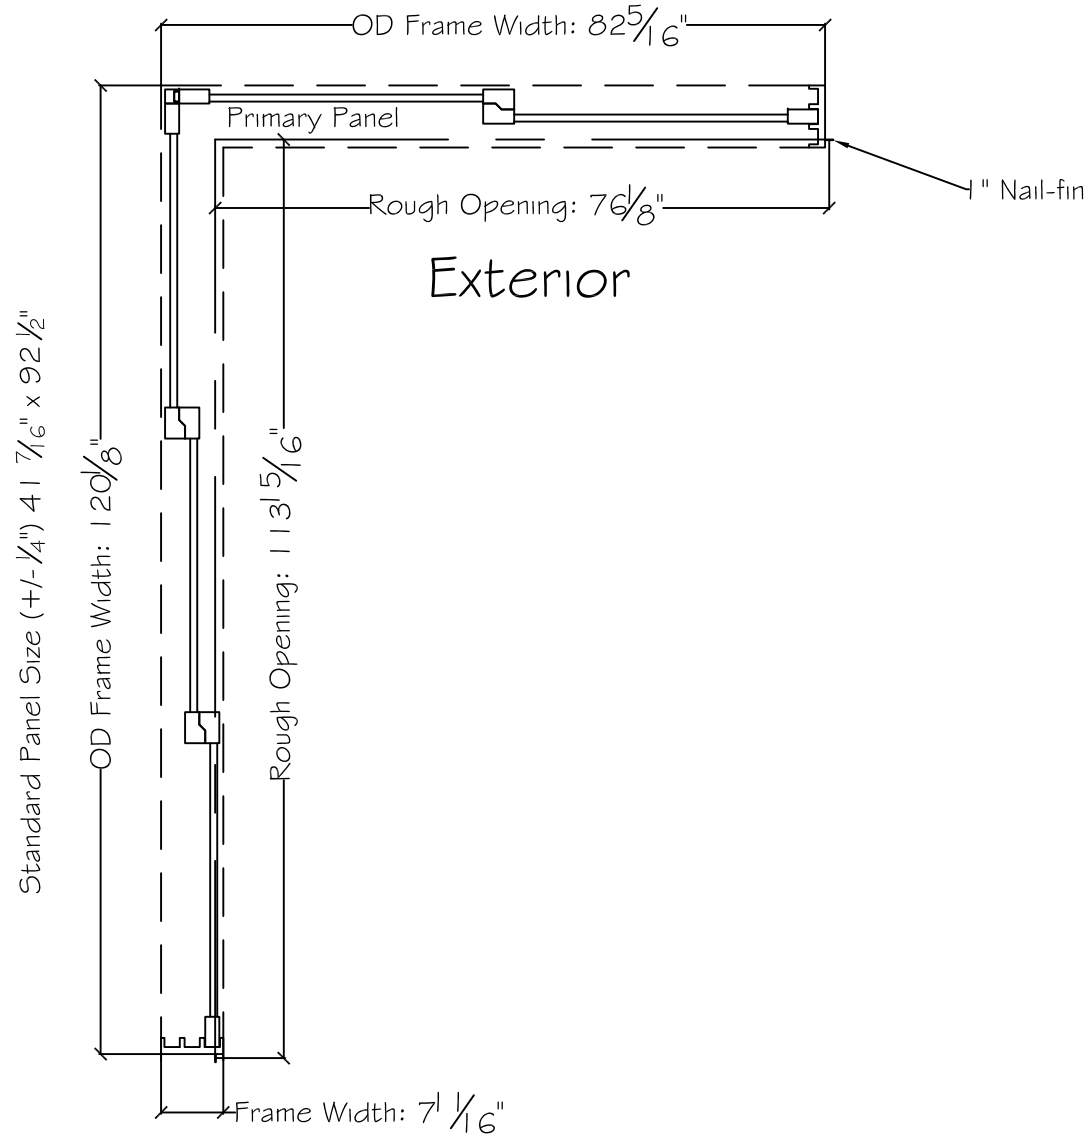

3750 Series Interior

Standard Panel Size (+/- 1/4") 41 7/16" x 92 1/2"

450 Delta Ave
Brea, Ca 92821
(714) 385-1202

Notice: This document contains information proprietary to and is protected by copyright of Win-Dor Inc. and shall not be copied, disclosed to others, or used for any purpose other than that for which it is given, without the written permission of Win-Dor Inc.

Project:	File name: 3750 Multislide 270 with 1 inch Nail-fin Ext.	Date: 20180621
Notes:	Layout: 10070 270.3.2P	Drawn by: J Johnson