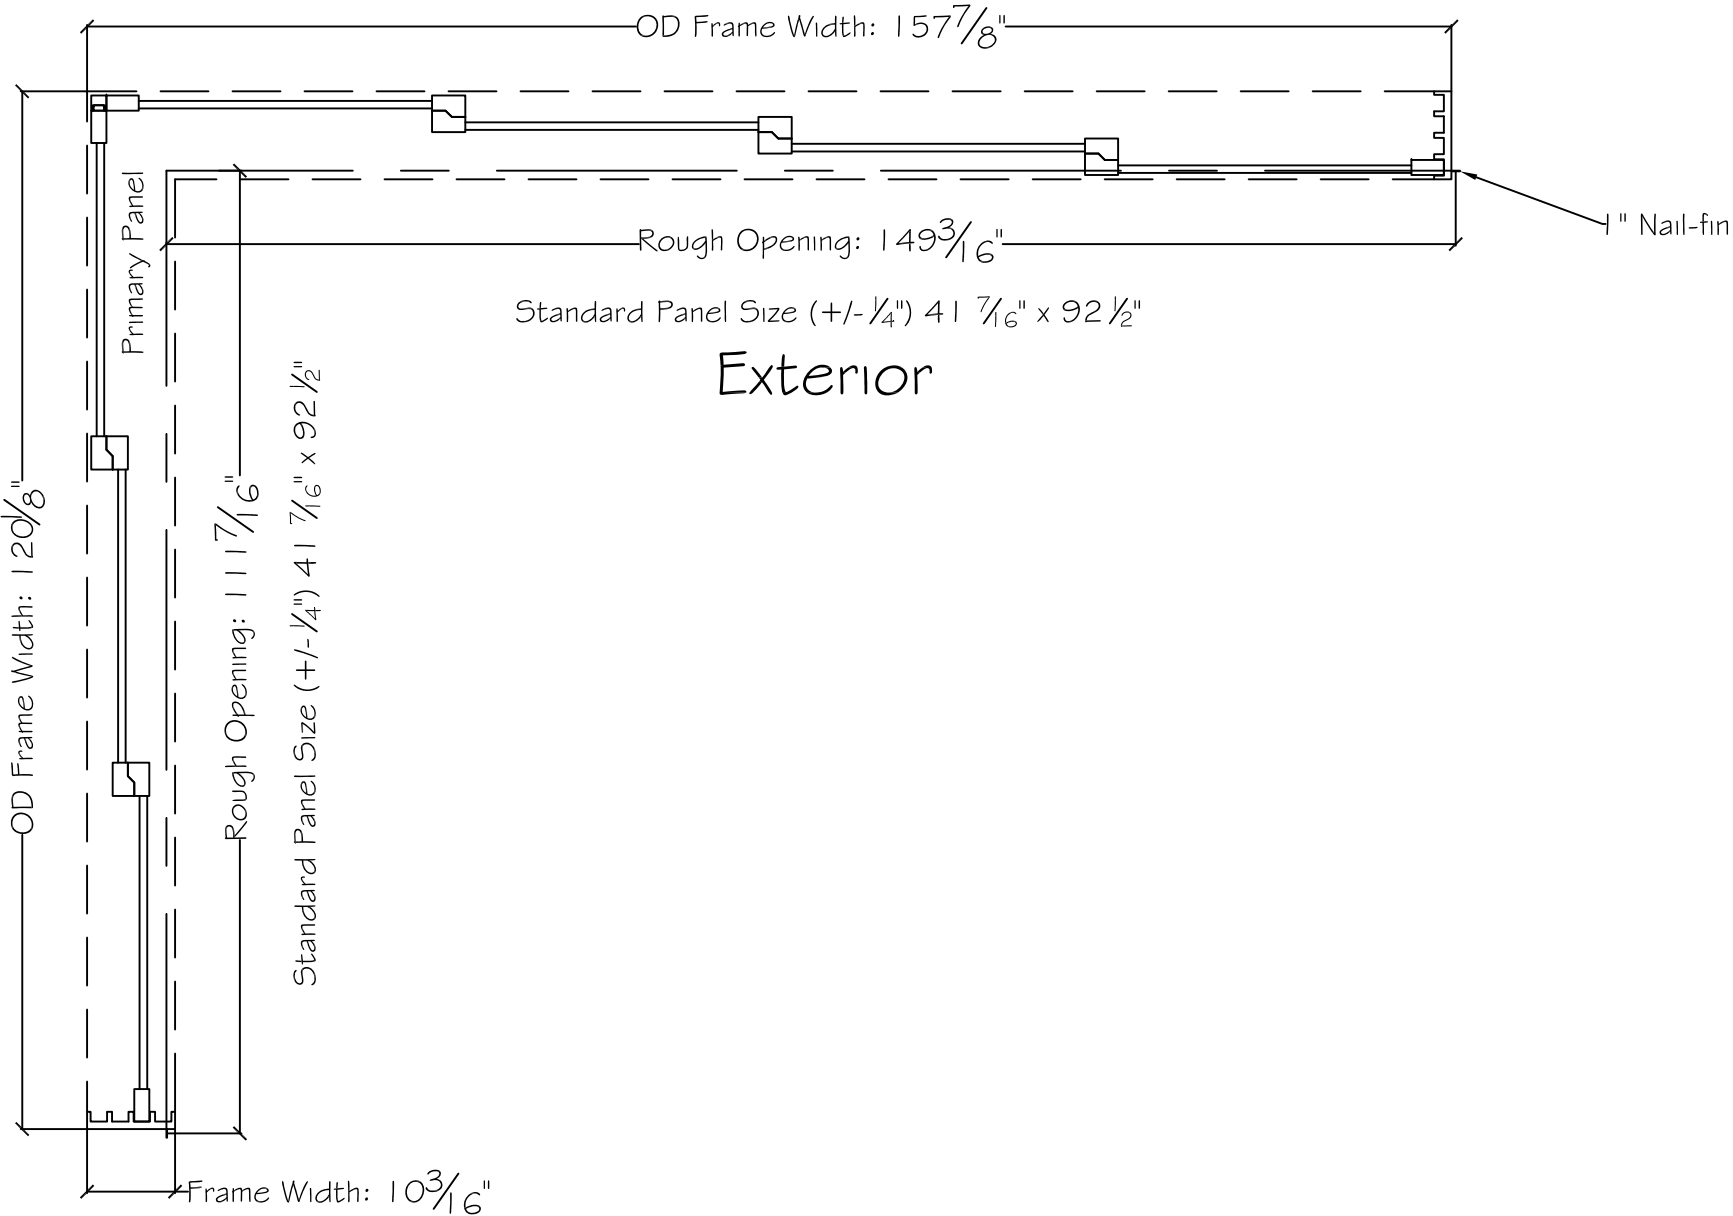

3750 Series Interior

450 Delta Ave
Brea, Ca 92821
(714) 385-1202

Notice: This document contains information proprietary to and is protected by copyright of Win-Dor Inc. and shall not be copied, disclosed to others, or used for any purpose other than that for which it is given, without the written permission of Win-Dor Inc.

Project:	File name: 3750 Multislide 270 with 1 inch Nail-fin Ext.	Date: 20180621
Notes:	Layout: 100130 270.3P.4	Drawn by: J Johnson