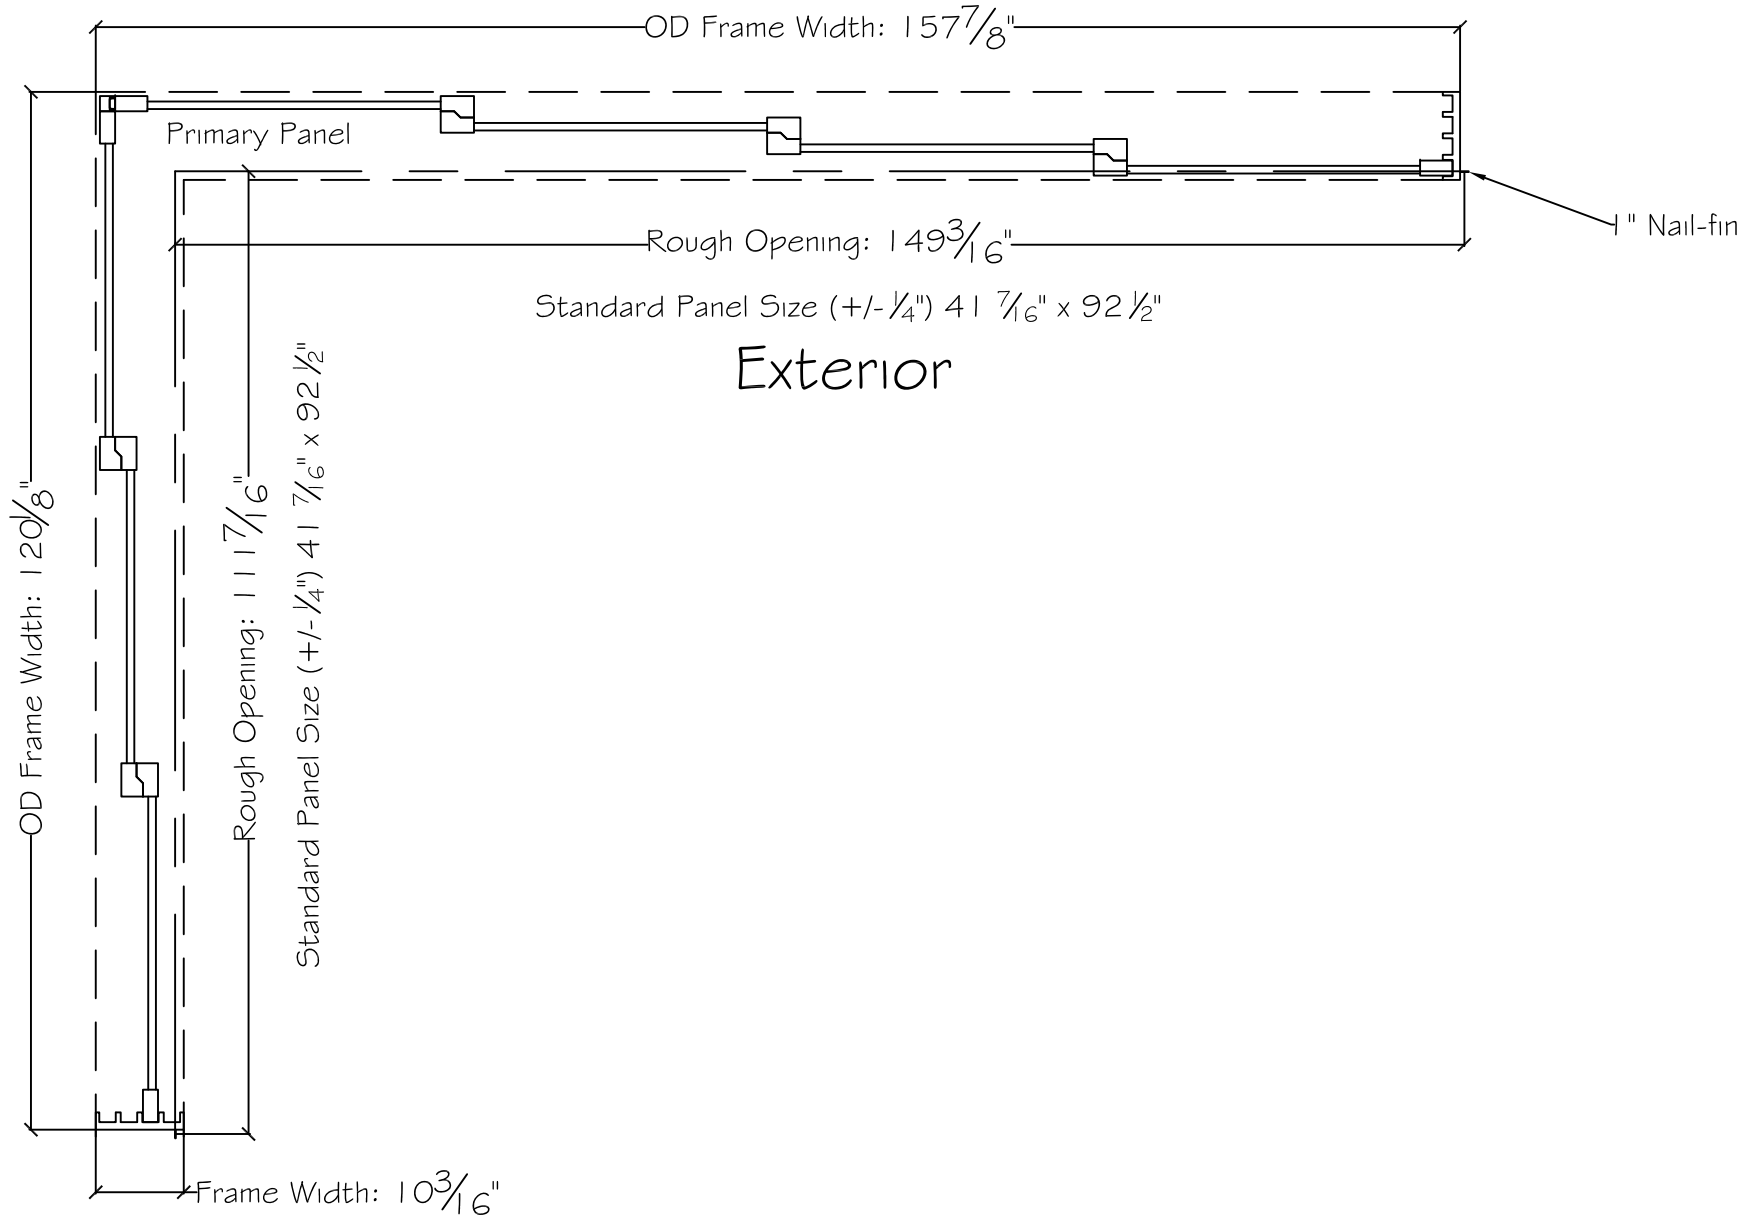

3750 Series Interior

450 Delta Ave
Brea, Ca 92821
(714) 385-1202

Notice: This document contains information proprietary to and is protected by copyright of Win-Dor Inc. and shall not be copied, disclosed to others, or used for any purpose other than that for which it is given, without the written permission of Win-Dor Inc.

Project:	File name: 3750 Multislide 270 with 1 inch Nail-fin Ext.	Date: 20180621
Notes:	Layout: 100130 270.3.4P	Drawn by: J Johnson