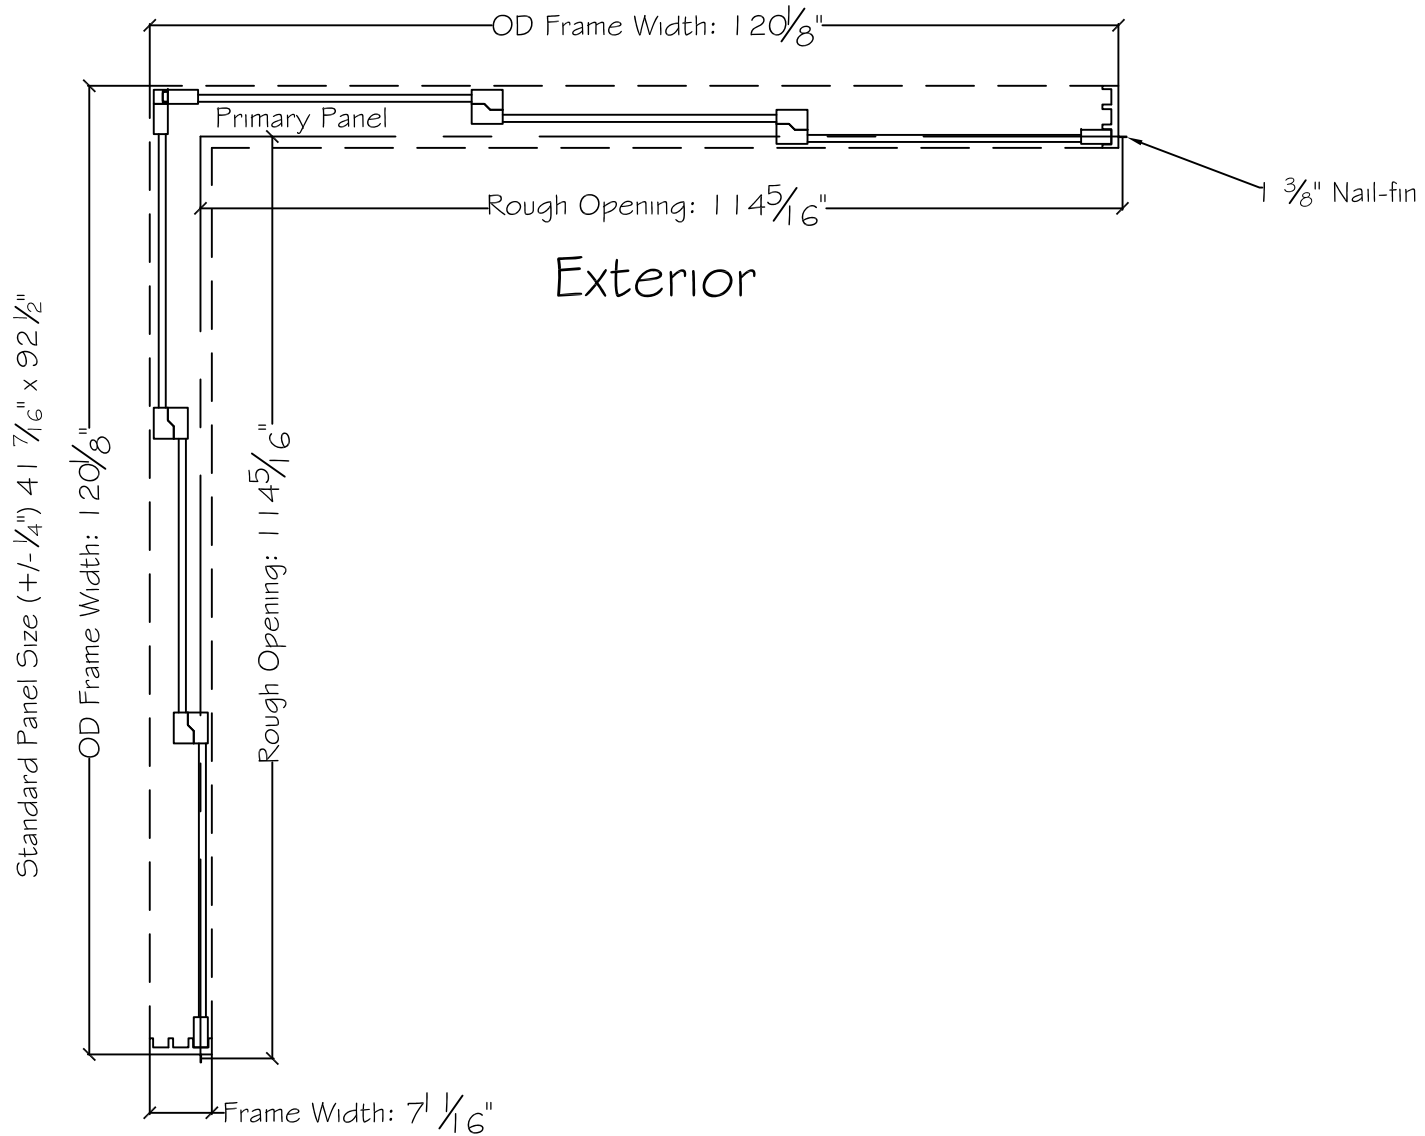

3750 Series Interior

Standard Panel Size (+/- 1/4") 41 7/16" x 92 1/2"

450 Delta Ave
Brea, Ca 92821
(714) 385-1202

Notice: This document contains information proprietary to and is protected by copyright of Win-Dor Inc. and shall not be copied, disclosed to others, or used for any purpose other than that for which it is given, without the written permission of Win-Dor Inc.

Project:	File name: 3750 Multislide 270 with 1.375 inch Nail-fin Ext.	Date: 20180621
Notes:	Layout: 100100 270.3.3P	Drawn by: J Johnson