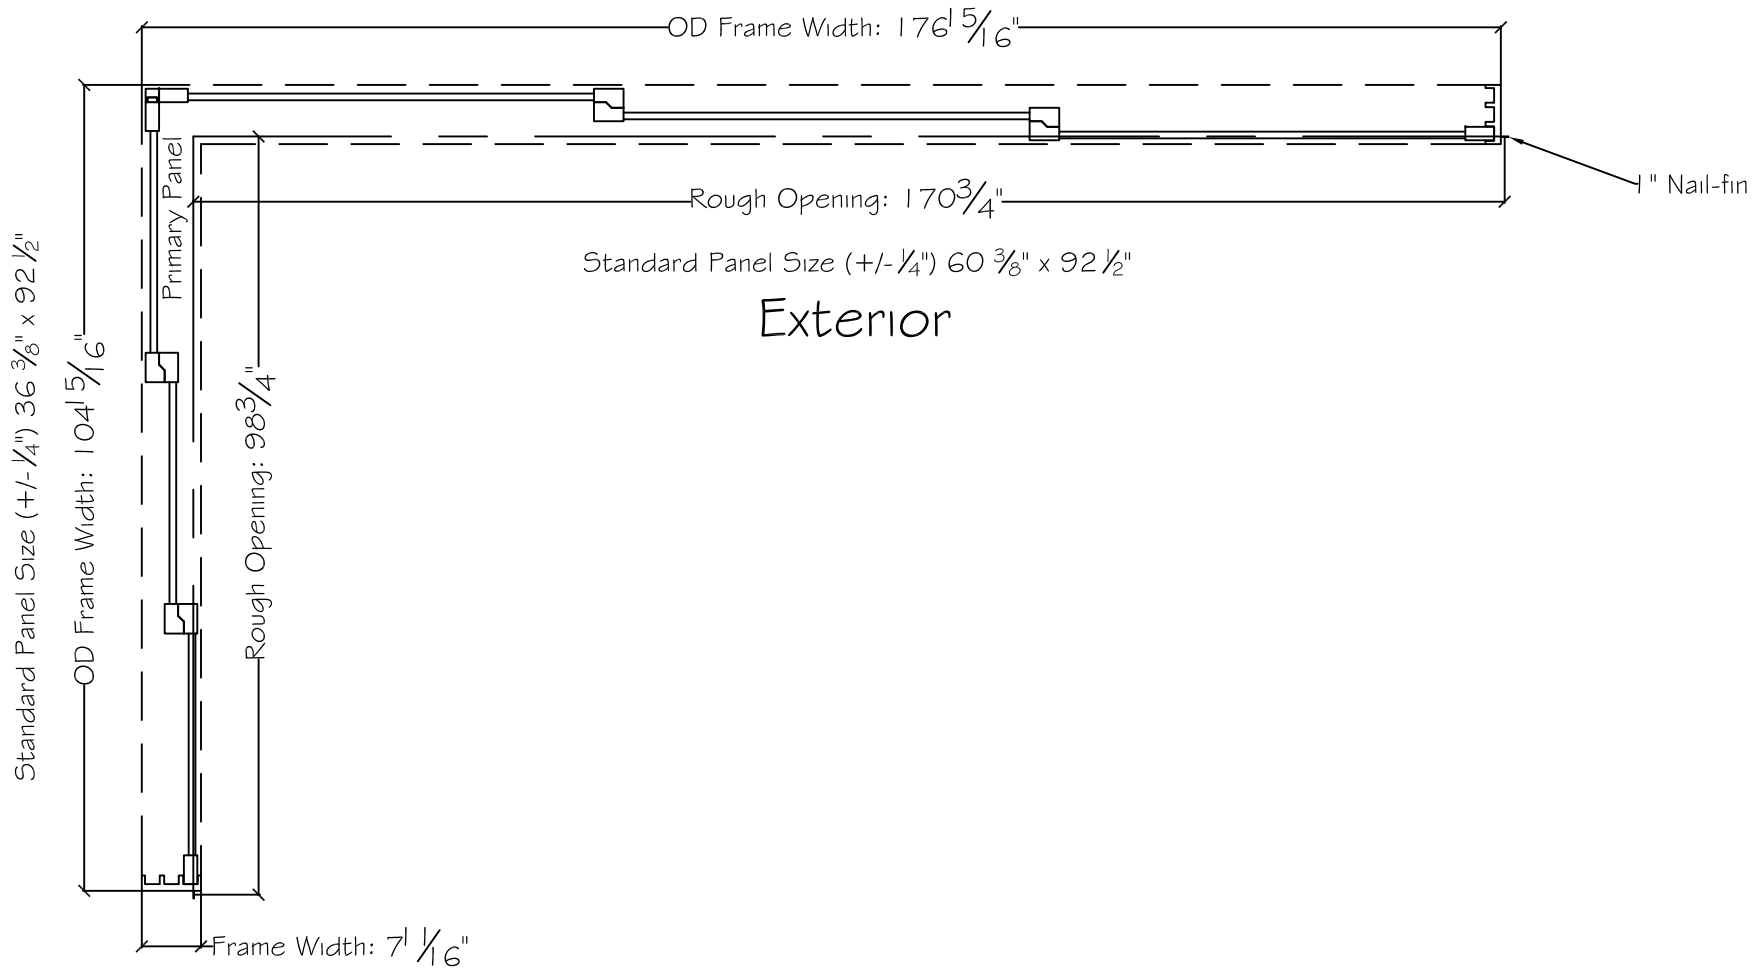

3750 Series Interior

450 Delta Ave
Brea, Ca 92821
(714) 385-1202

Notice: This document contains information proprietary to and is protected by copyright of Win-Dor Inc. and shall not be copied, disclosed to others, or used for any purpose other than that for which it is given, without the written permission of Win-Dor Inc.

Project:	File name: 3750 Multislide 270 with 1 inch Nail-fin Ext.	Date: 20180627
Notes:	Layout: 90150 270.3P.3	Drawn by: J Johnson