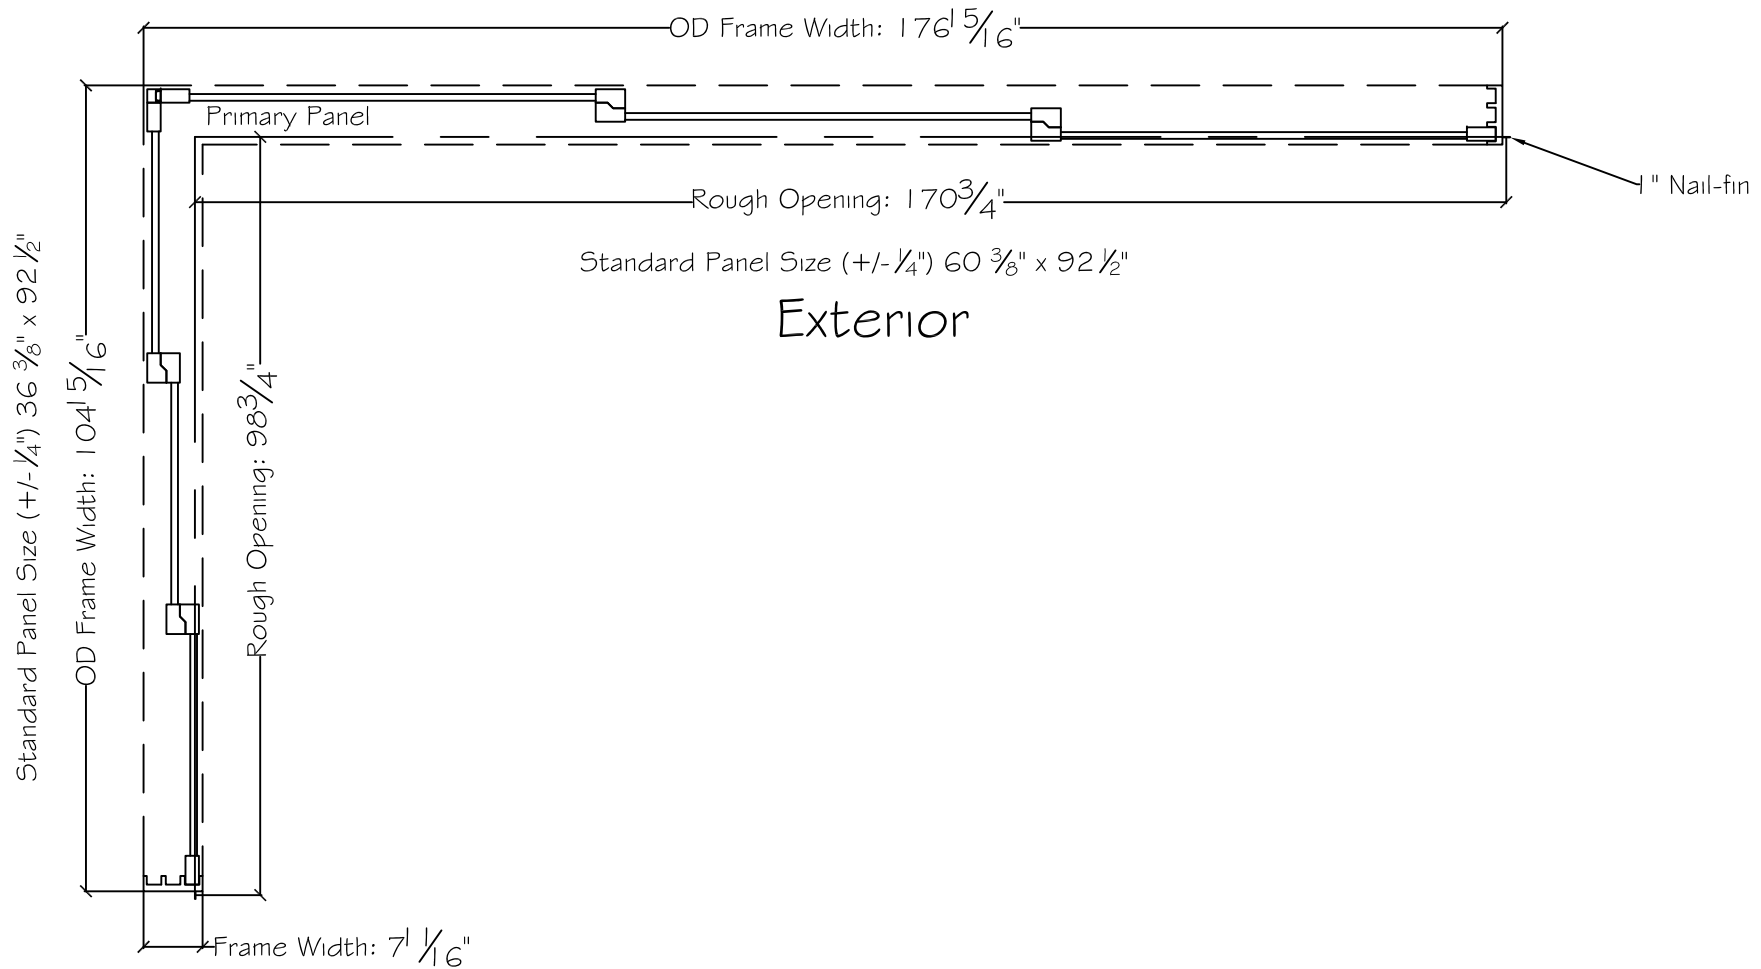

3750 Series Interior

450 Delta Ave
Brea, Ca 92821
(714) 385-1202

Notice: This document contains information proprietary to and is protected by copyright of Win-Dor Inc. and shall not be copied, disclosed to others, or used for any purpose other than that for which it is given, without the written permission of Win-Dor Inc.

Project:	File name: 3750 Multislide 270 with 1 inch Nail-fin Ext.	Date: 20180627
Notes:	Layout: 90150 270.3.3P	Drawn by: J Johnson