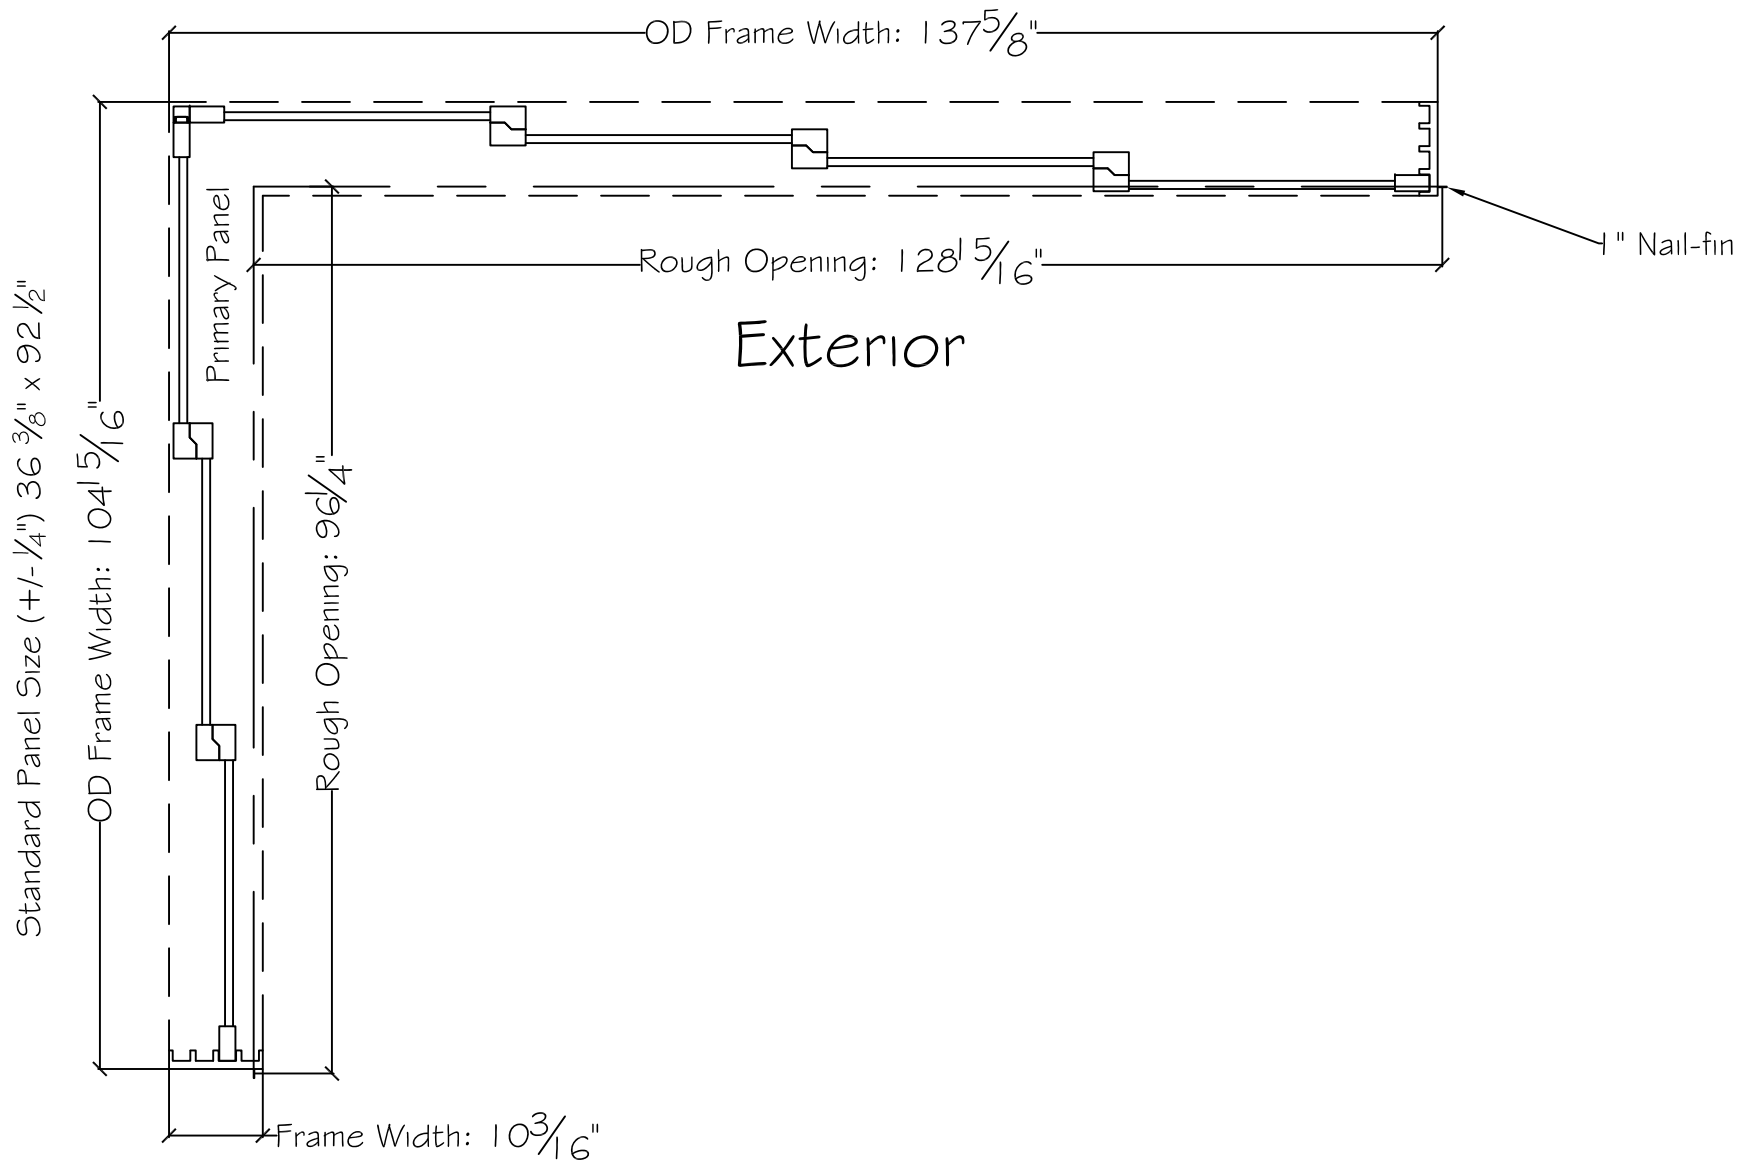

Interior

Standard Panel Size (+/- 1/4") 36 3/8" x 92 1/2"

450 Delta Ave
Brea, Ca 92821
(714) 385-1202

Notice: This document contains information proprietary to and is protected by copyright of Win-Dor Inc. and shall not be copied, disclosed to others, or used for any purpose other than that for which it is given, without the written permission of Win-Dor Inc.

Project:	File name: 3750 Multislide 270 with 1 inch Nail-fin	Date: 20180103
Notes:	Layout: 90120 3P.4 with 36.375 inch Panels	Drawn by: J Johnson