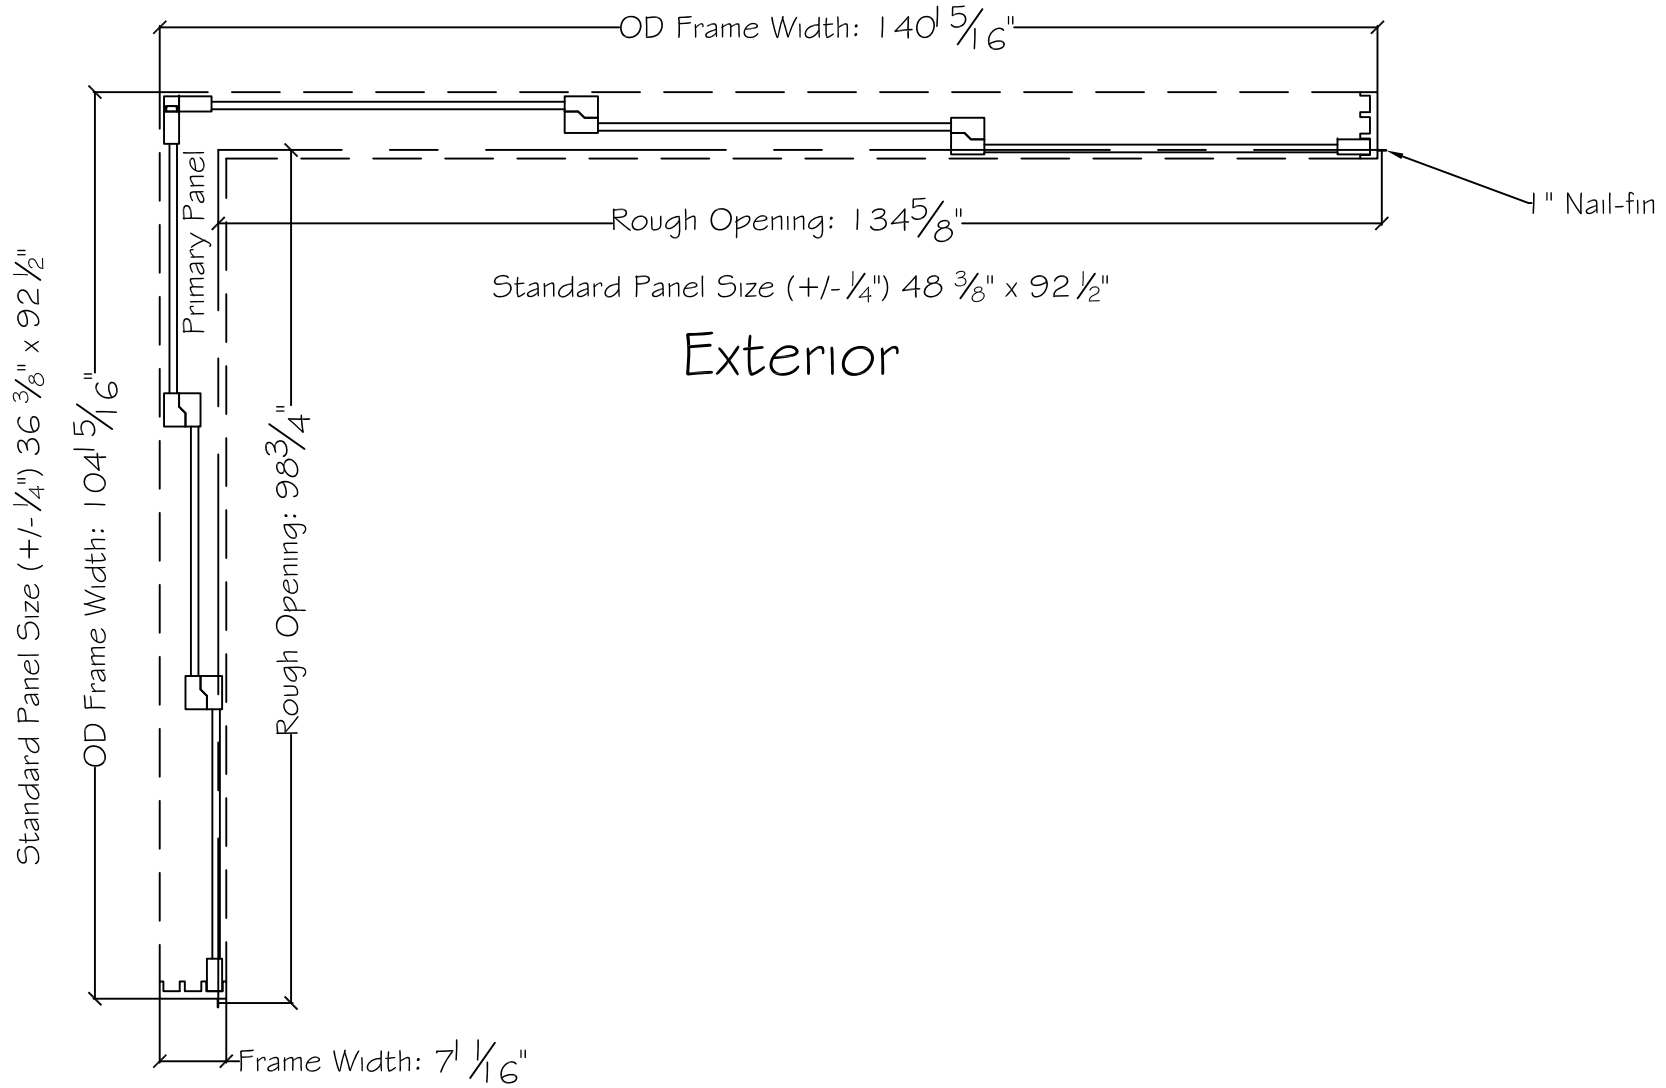

3750 Series Interior

Notice: This document contains information proprietary to and is protected by copyright of Win-Dor Inc. and shall not be copied, disclosed to others, or used for any purpose other than that for which it is given, without the written permission of Win-Dor Inc.

450 Delta Ave
Brea, Ca 92821
(714) 385-1202

Project:	File name: 3750 Multislide 270 with 1 inch Nail-fin Ext.	Date: 20180627
Notes:	Layout: 90120 270.3P.3	Drawn by: J Johnson