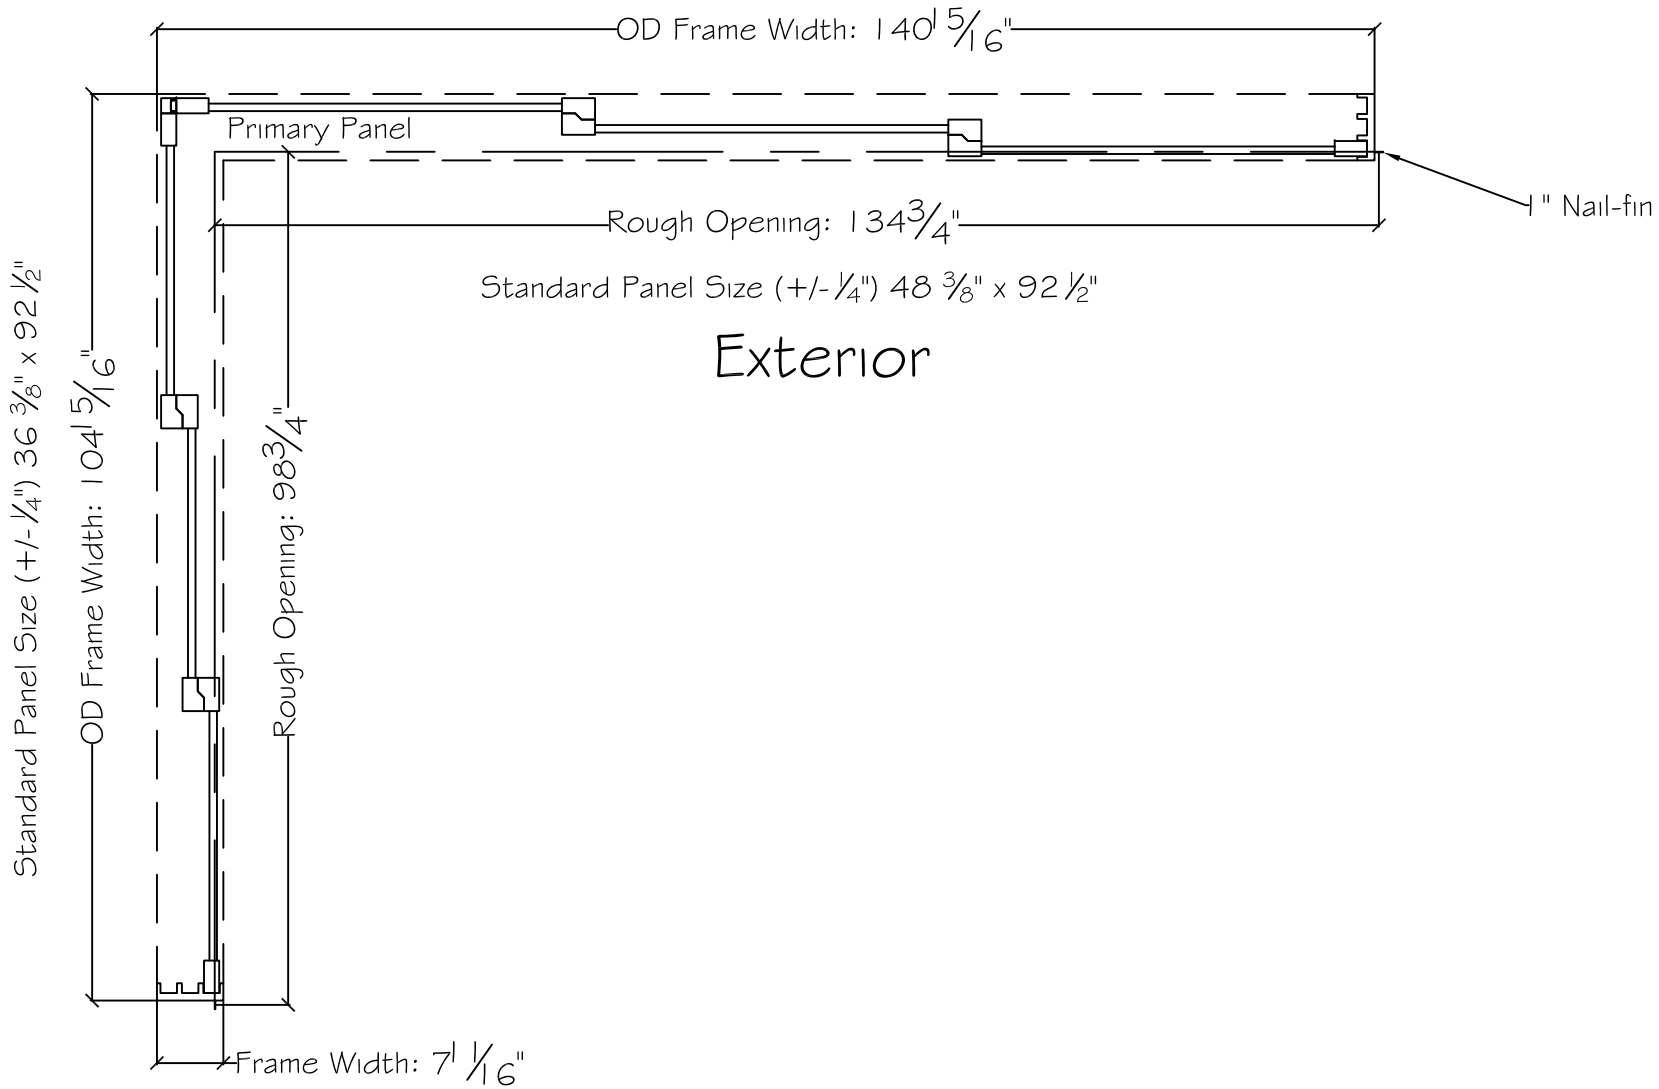

3750 Series Interior

450 Delta Ave
Brea, Ca 92821
(714) 385-1202

Notice: This document contains information proprietary to and is protected by copyright of Win-Dor Inc. and shall not be copied, disclosed to others, or used for any purpose other than that for which it is given, without the written permission of Win-Dor Inc.

Project:	File name: 3750 Multislide 270 with 1 inch Nail-fin Ext.	Date: 20180627
Notes:	Layout: 90120 270.3.3P	Drawn by: J Johnson