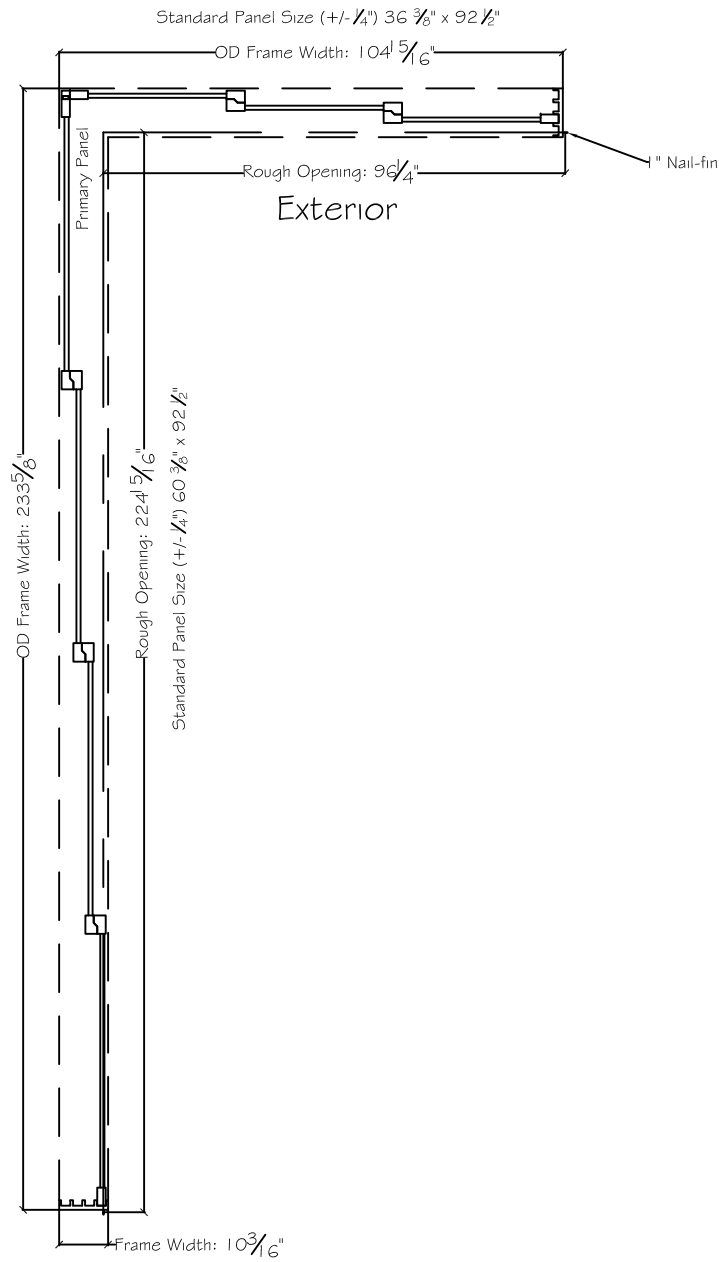

# 3750 Series Interior

450 Delta Ave  
Brea, Ca 92821  
(714) 385-1202

www.windorsystems.com

Notice: This document contains information proprietary to and is protected by copyright of Win-Dor Inc. and shall not be copied, disclosed to others, or used for any purpose other than that for which it is given, without the written permission of Win-Dor Inc.

Project:	File name: 3750 Multislide 270 with 1 inch Nail-fin Ext.	Date: 20180627
Notes:	Layout: 20090 270.4P.3	Drawn by: J Johnson