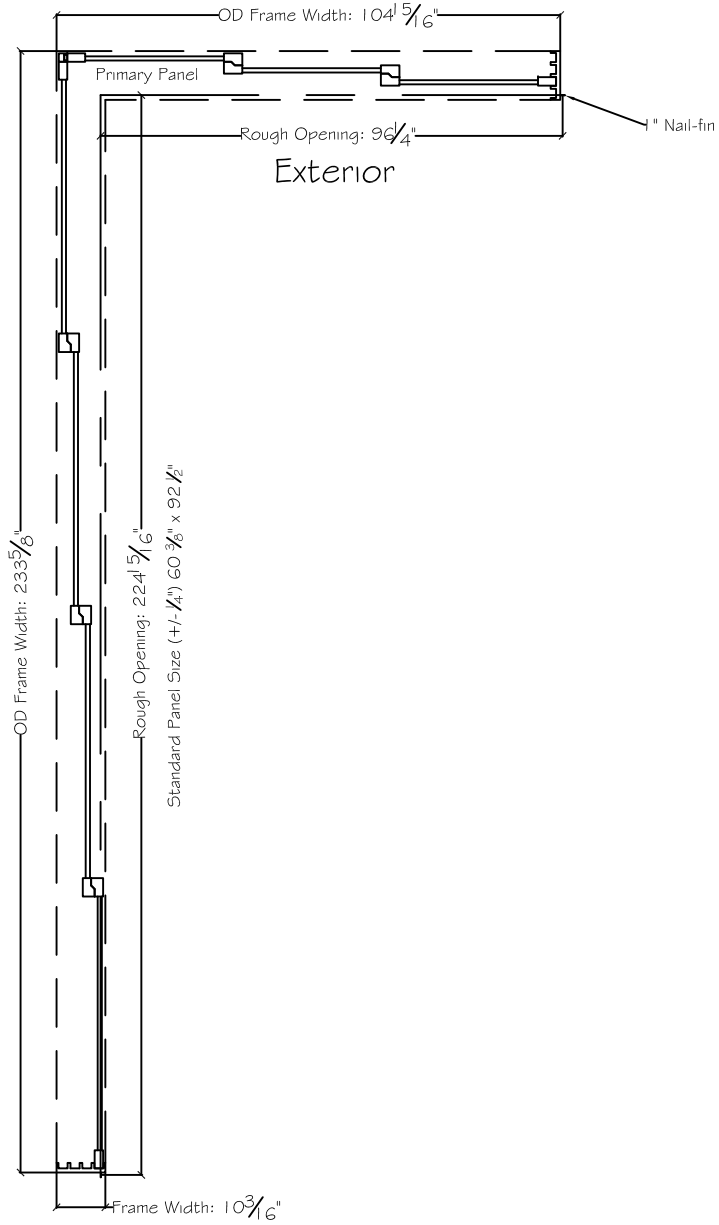

3750 Series Interior

Standard Panel Size (+/- 1/4") 36 3/8" x 92 1/2"

450 Delta Ave
Brea, Ca 92821
(714) 385-1202

Notice: This document contains information proprietary to and is protected by copyright of Win-Dor Inc. and shall not be copied, disclosed to others, or used for any purpose other than that for which it is given, without the written permission of Win-Dor Inc.

Project:	File name: 3750 Multislide 270 with 1 inch Nail-fin Ext.	Date: 20180627
Notes:	Layout: 20090 270.4.3P	Drawn by: J Johnson