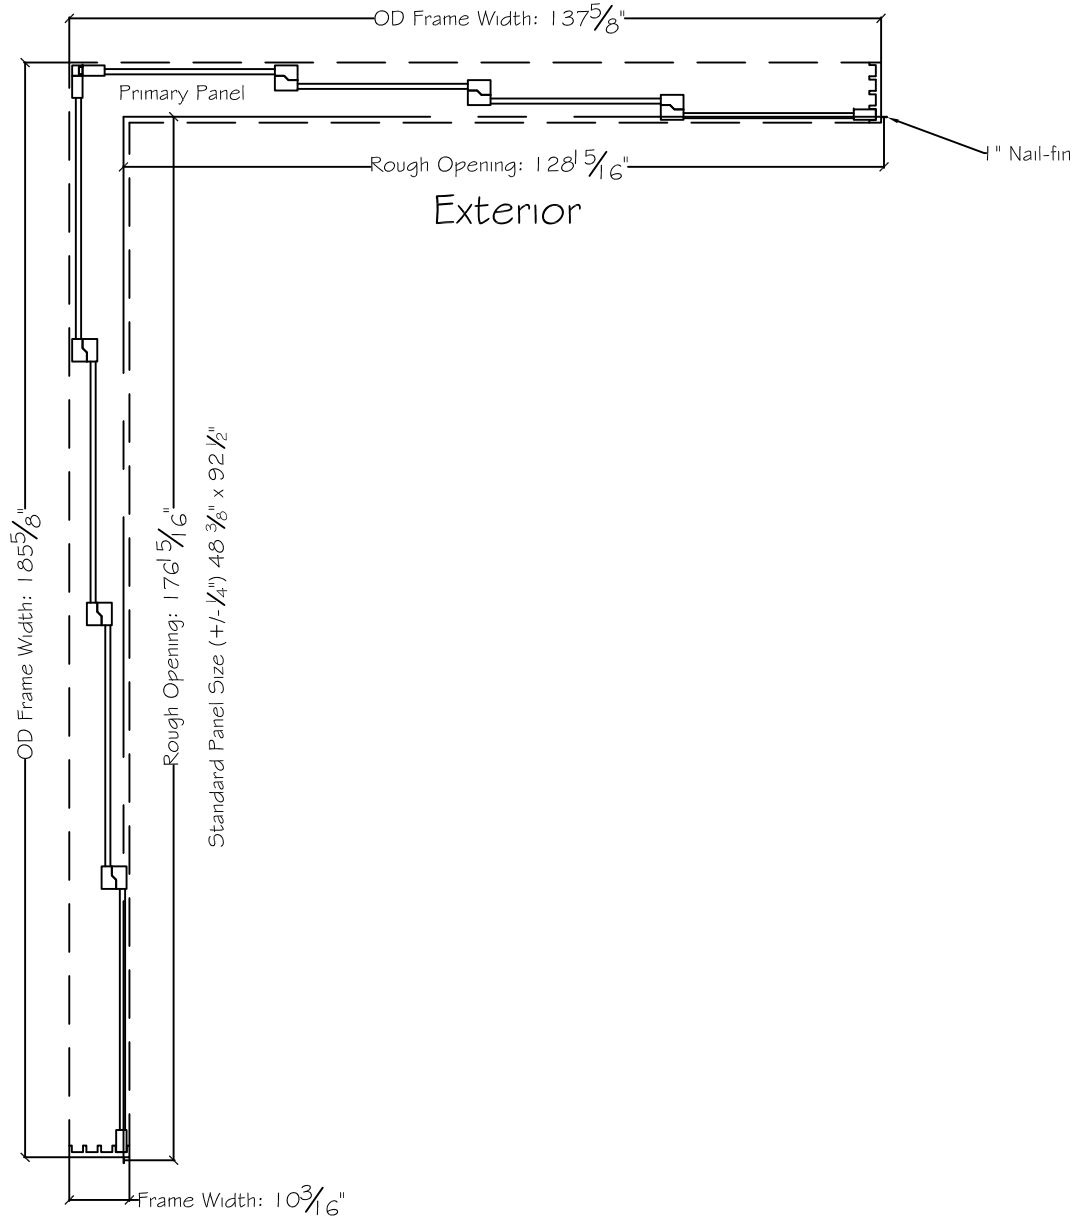

# 3750 Series Interior

Standard Panel Size (+/- 1/4") 36 3/8" x 92 1/2"

450 Delta Ave  
Brea, Ca 92821  
(714) 385-1202

Notice: This document contains information proprietary to and is protected by copyright of Win-Dor Inc. and shall not be copied, disclosed to others, or used for any purpose other than that for which it is given, without the written permission of Win-Dor Inc.

Project:	File name: 3750 Multislide 270 with 1 inch Nail-fin Ext.	Date: 20180627
Notes:	Layout: 160120 270.4.4P	Drawn by: J Johnson