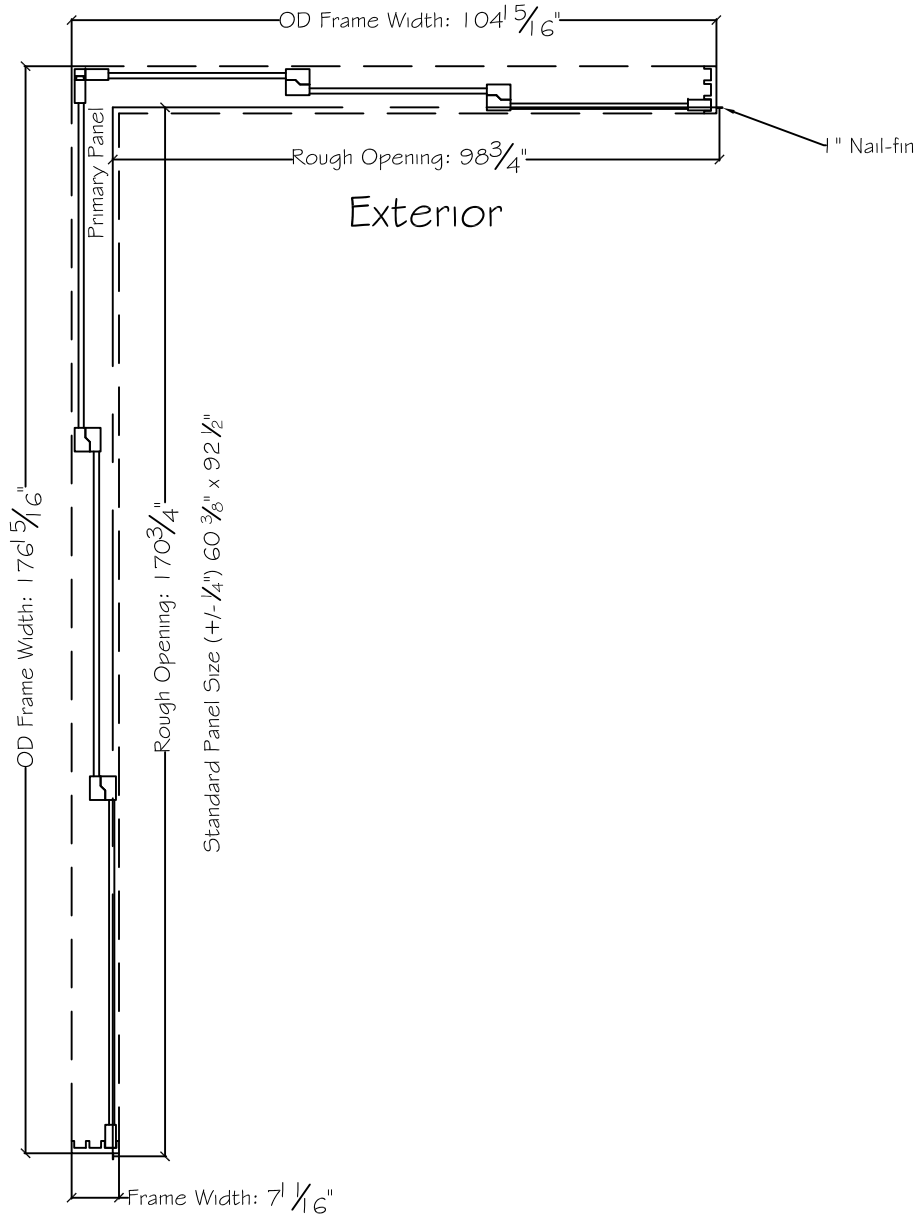

# 3750 Series Interior

Standard Panel Size (+/- 1/4") 36 3/8" x 92 1/2"

450 Delta Ave  
Brea, Ca 92821  
(714) 385-1202

Notice: This document contains information proprietary to and is protected by copyright of Win-Dor Inc. and shall not be copied, disclosed to others, or used for any purpose other than that for which it is given, without the written permission of Win-Dor Inc.

Project:	File name: 3750 Multislide 270 with 1 inch Nail-fin Ext.	Date: 20180627
Notes:	Layout: 15090 270.3P.3	Drawn by: J Johnson