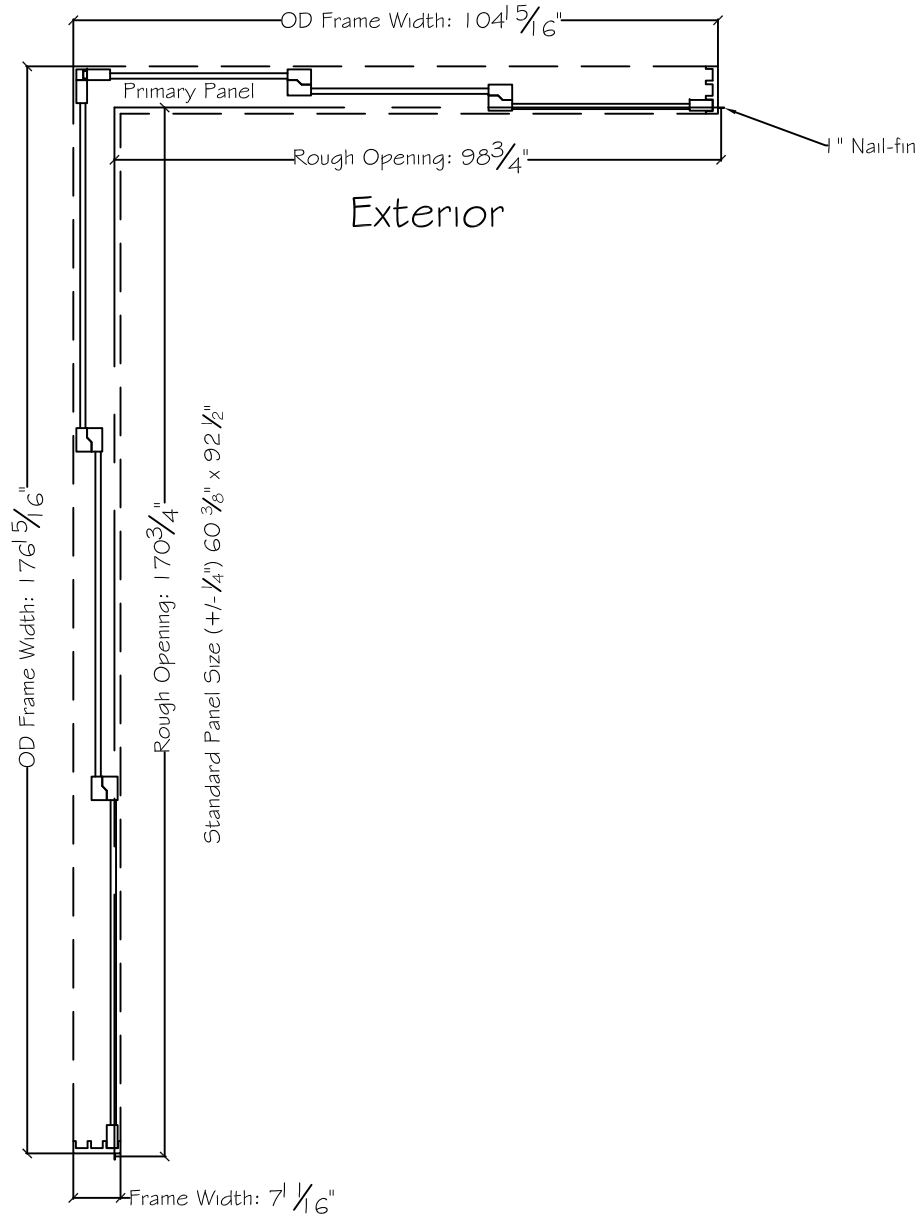

# 3750 Series Interior

Standard Panel Size (+/- 1/4") 36 3/8" x 92 1/2"

450 Delta Ave  
Brea, Ca 92821  
(714) 385-1202

Notice: This document contains information proprietary to and is protected by copyright of Win-Dor Inc. and shall not be copied, disclosed to others, or used for any purpose other than that for which it is given, without the written permission of Win-Dor Inc.

Project:	File name: 3750 Multislide 270 with 1 inch Nail-fin Ext.	Date: 20180627
Notes:	Layout: 15090 270.3.3P	Drawn by: J Johnson